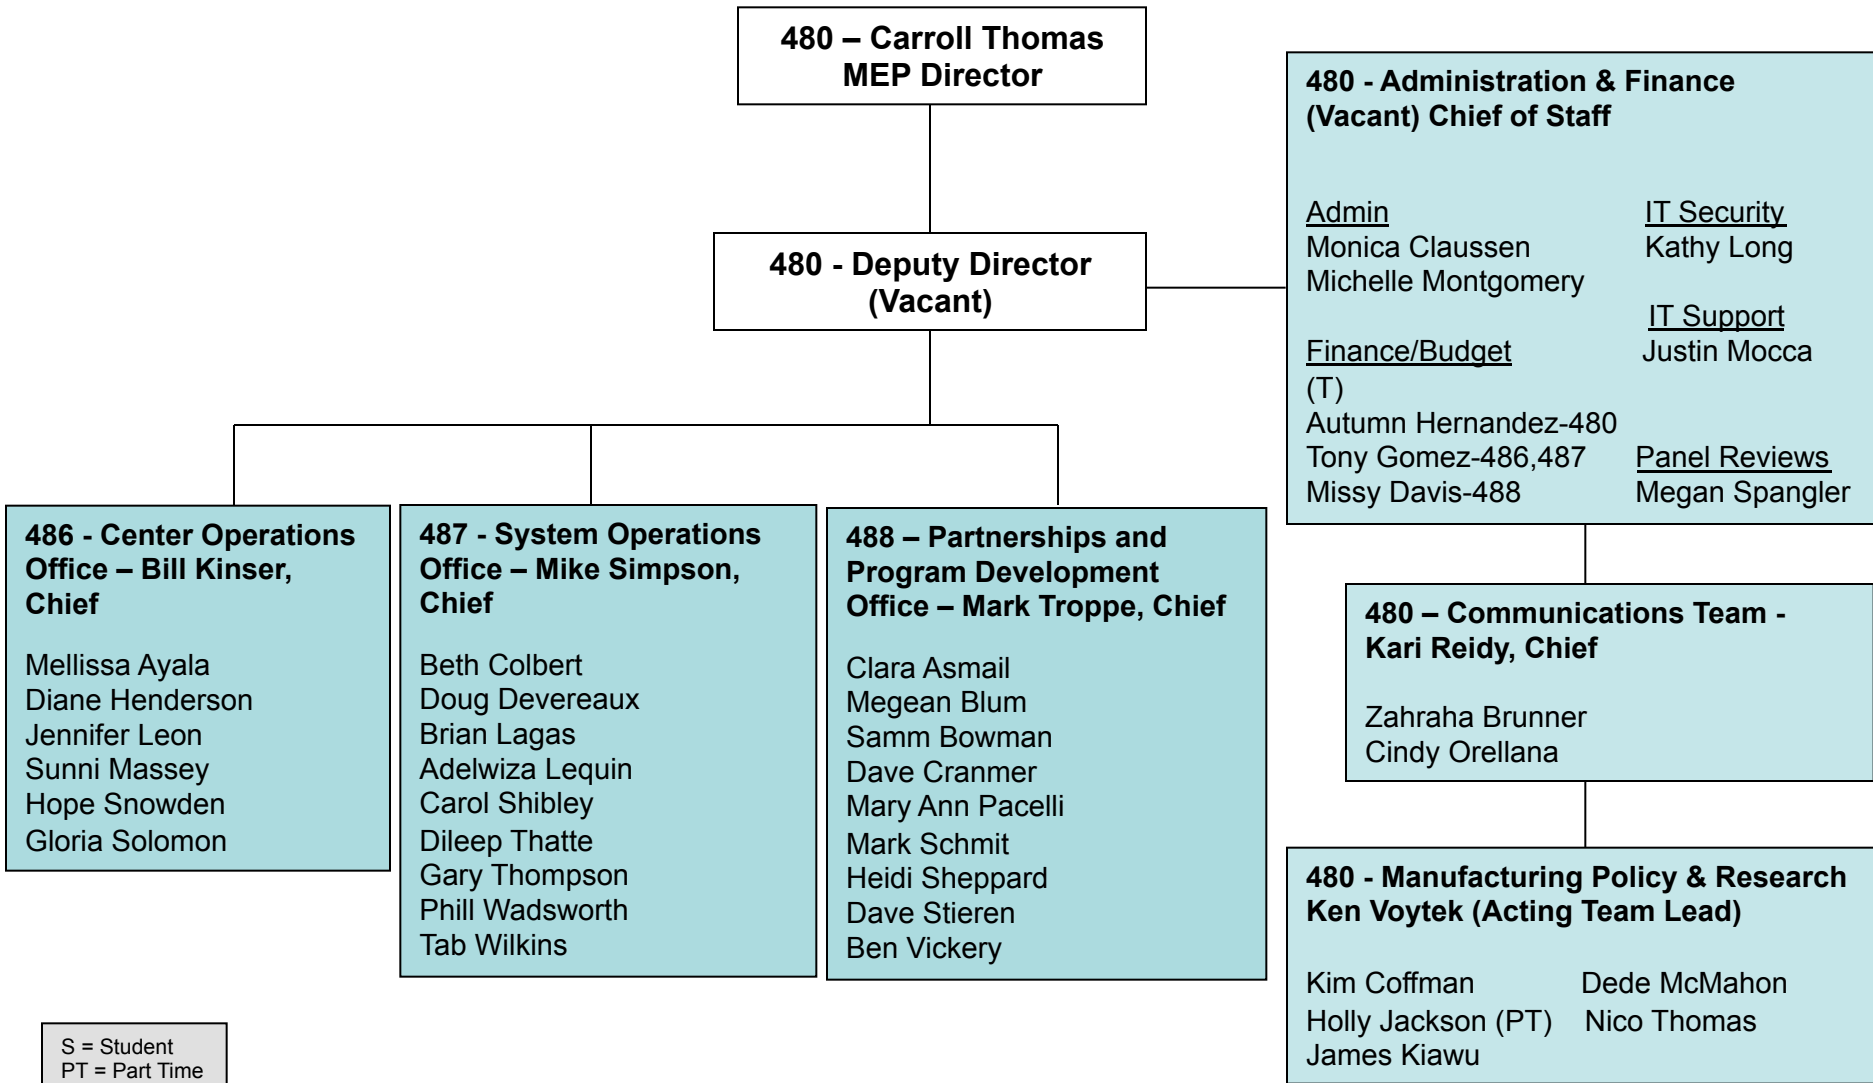

MEP Org Chart

June, 2015

S = Student
PT = Part Time
T = Term Appt.