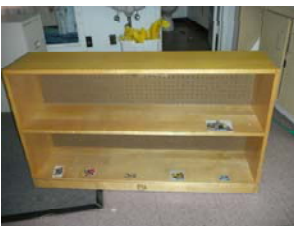

Wooden Storage

Dimensions: 48"L x 12"D x 27.5"H

Quantity: 1