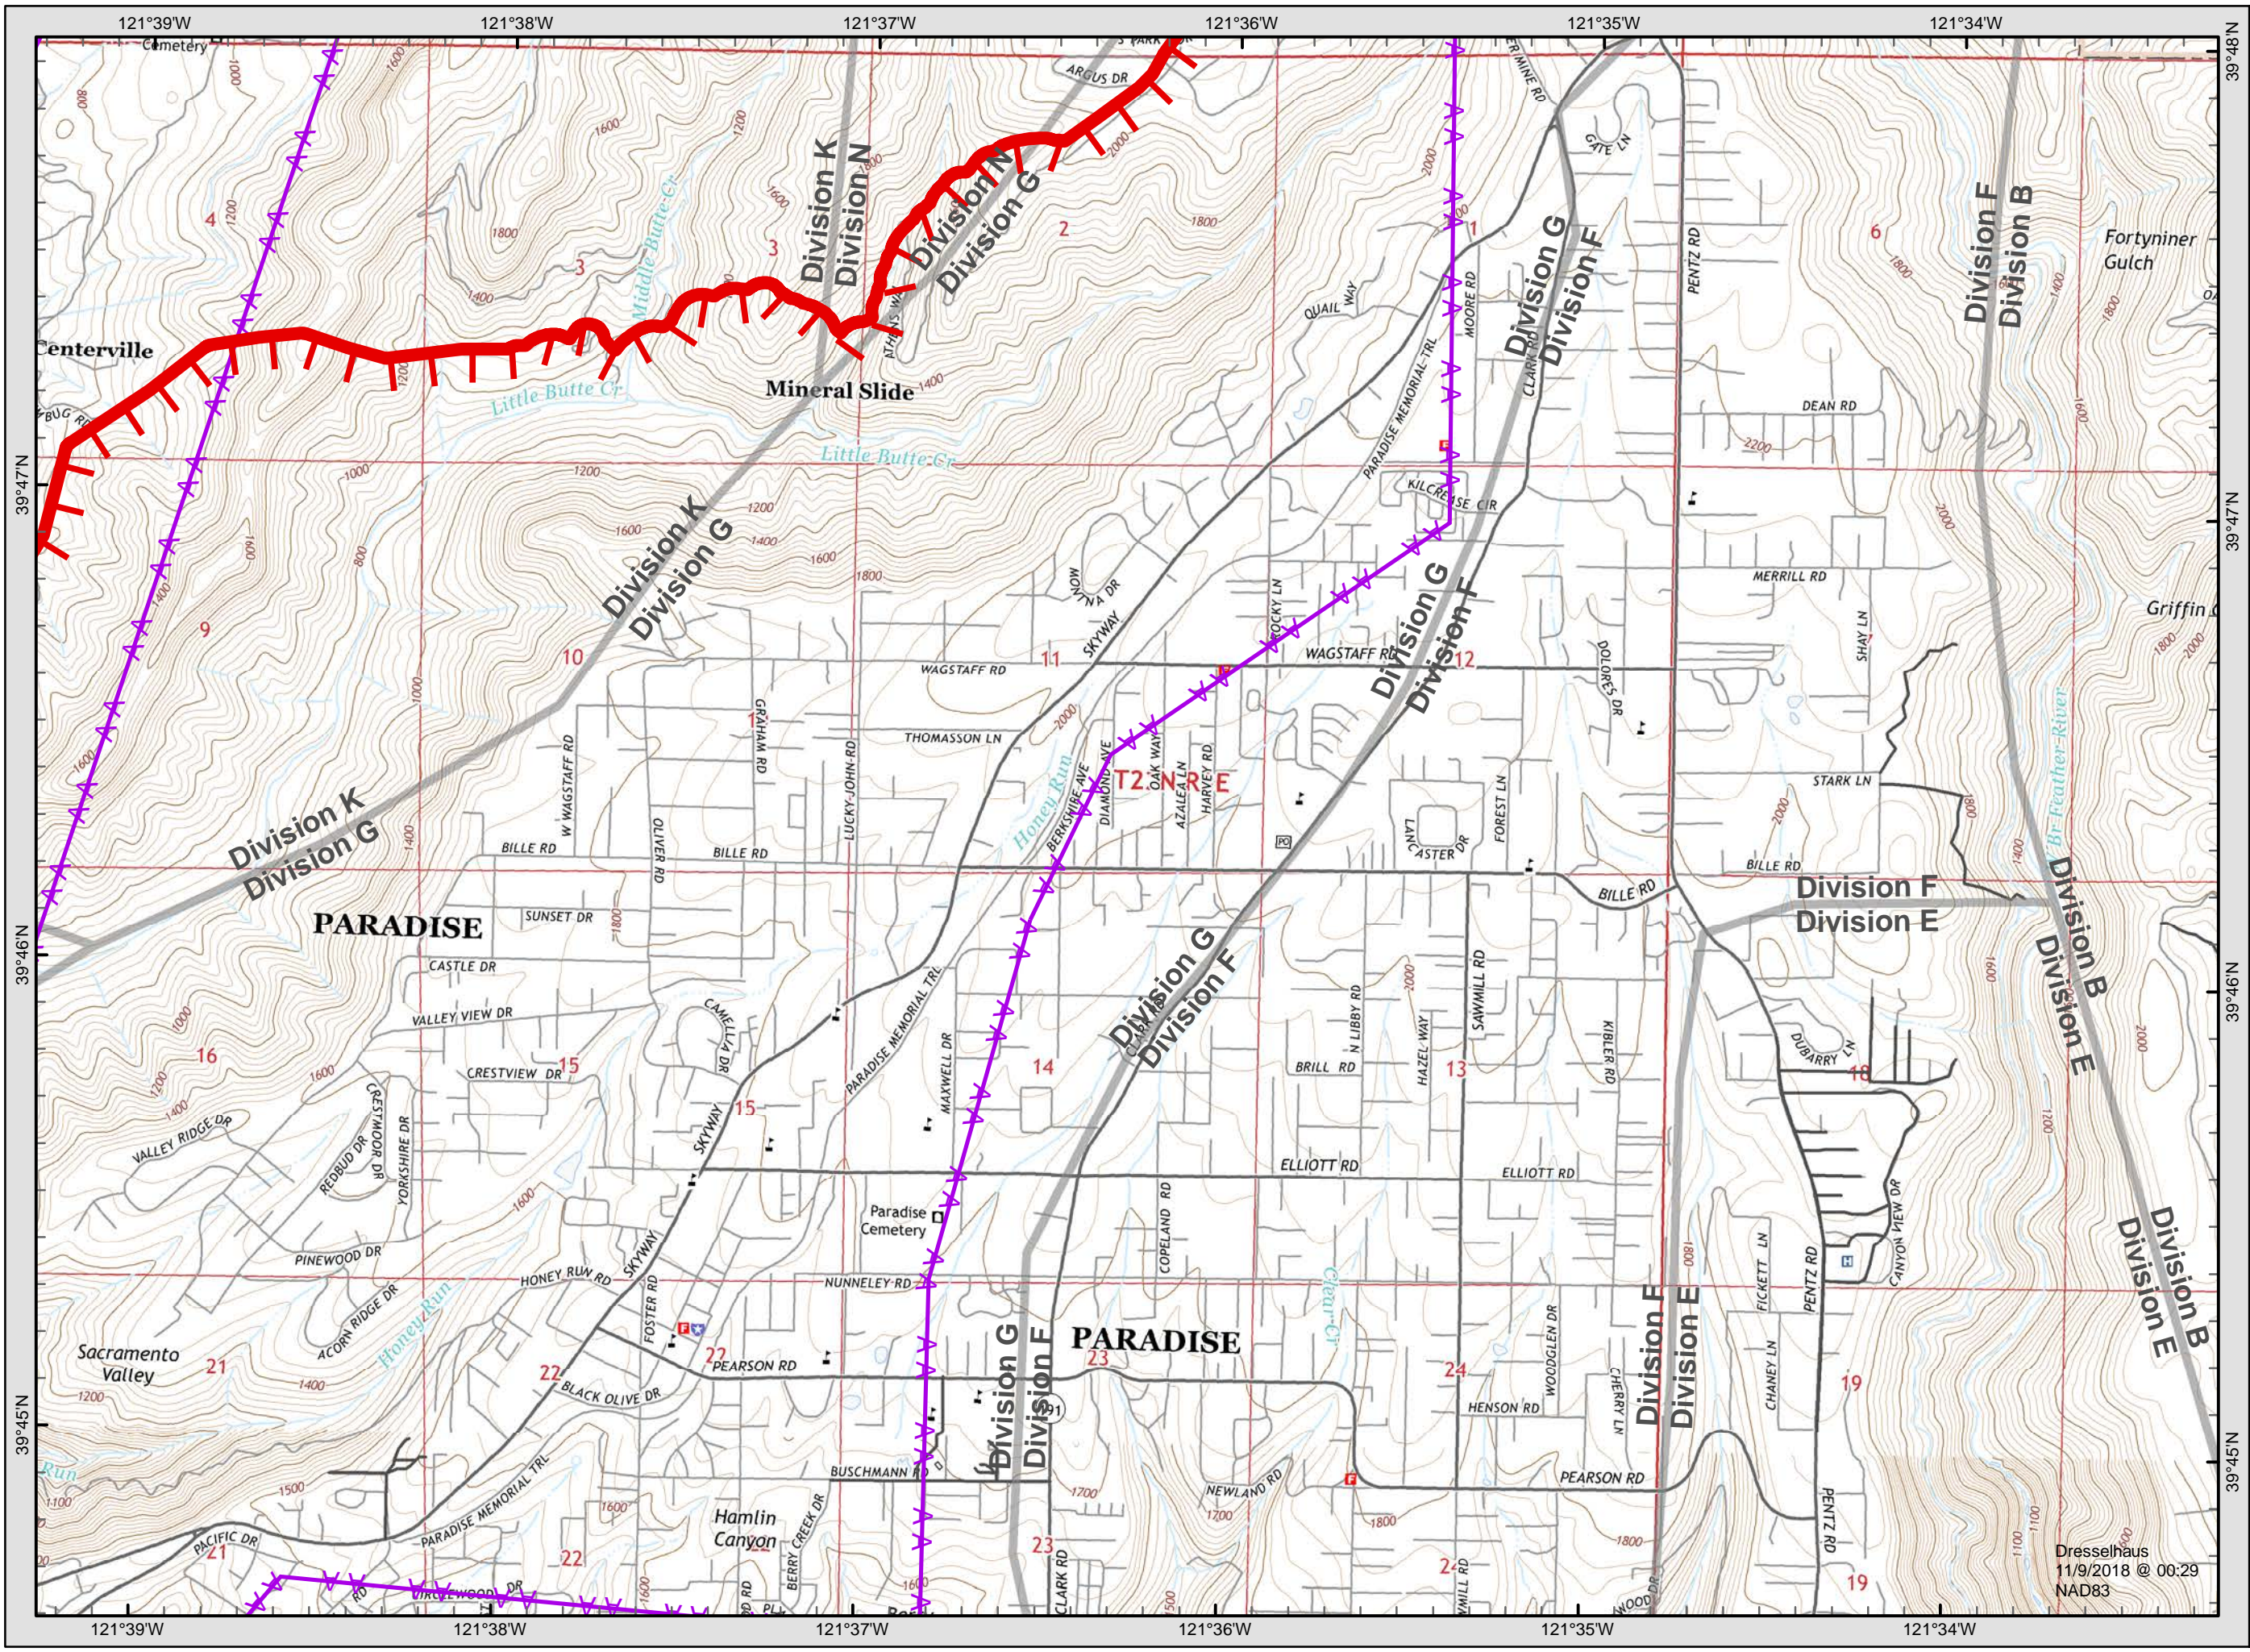

Camp Incident
CA-BTU-016737
November 9, 2018
IAP Map

Page 10

1. **Legend**
2. Division
   - Branch
   - Completed Line
   - Uncontrolled Fire Edge
   - Completed Dozer Line
   - Proposed Dozer Line
   - Drop Point
   - Spot Fire
   - Helispot
   - Staging Area
   - Water Source

Dresselhaus
11/9/2018 @ 00:29
NAD83