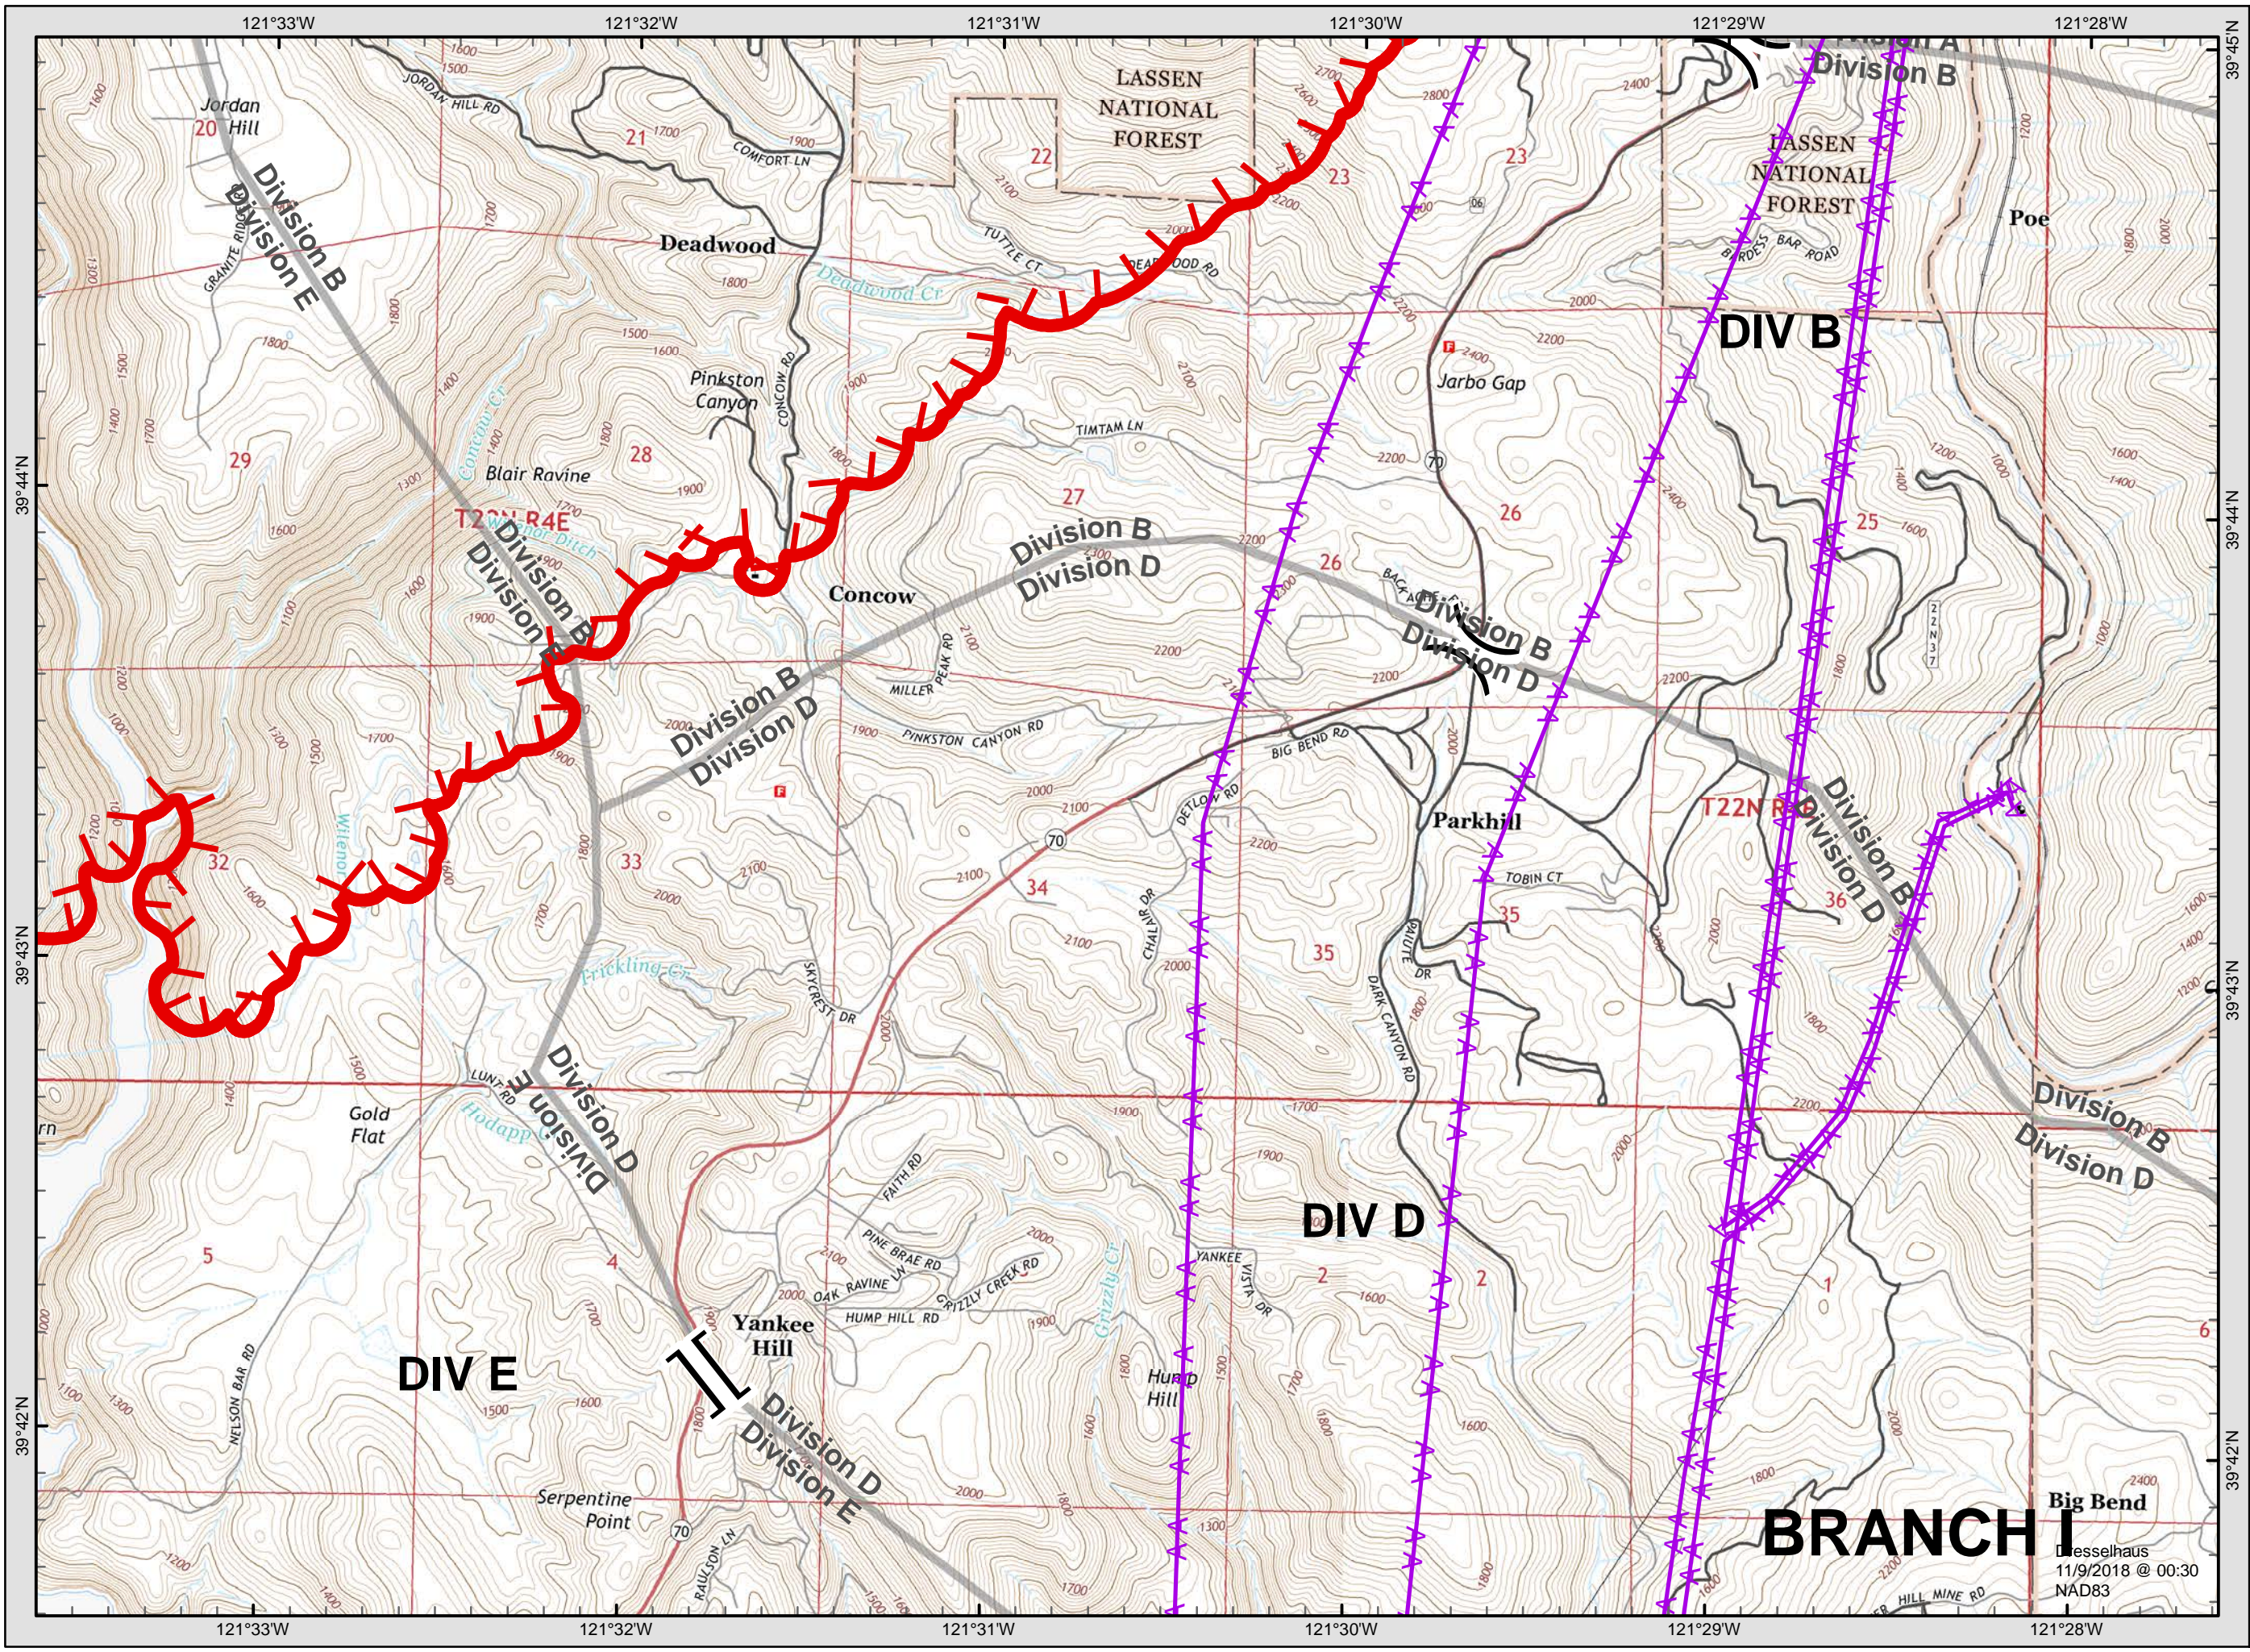

Camp Incident
CA-BTU-016737
November 9, 2018
IAP Map

Page 14

Legend

- Division
- Branch
- Completed Line
- Uncontrolled Fire Edge
- Completed Dozer Line
- Proposed Dozer Line
- Drop Point
- Spot Fire
- Helispot
- Staging Area
- Water Source

Big Bend
Dresselhaus
11/9/2018 @ 00:30
NAD83