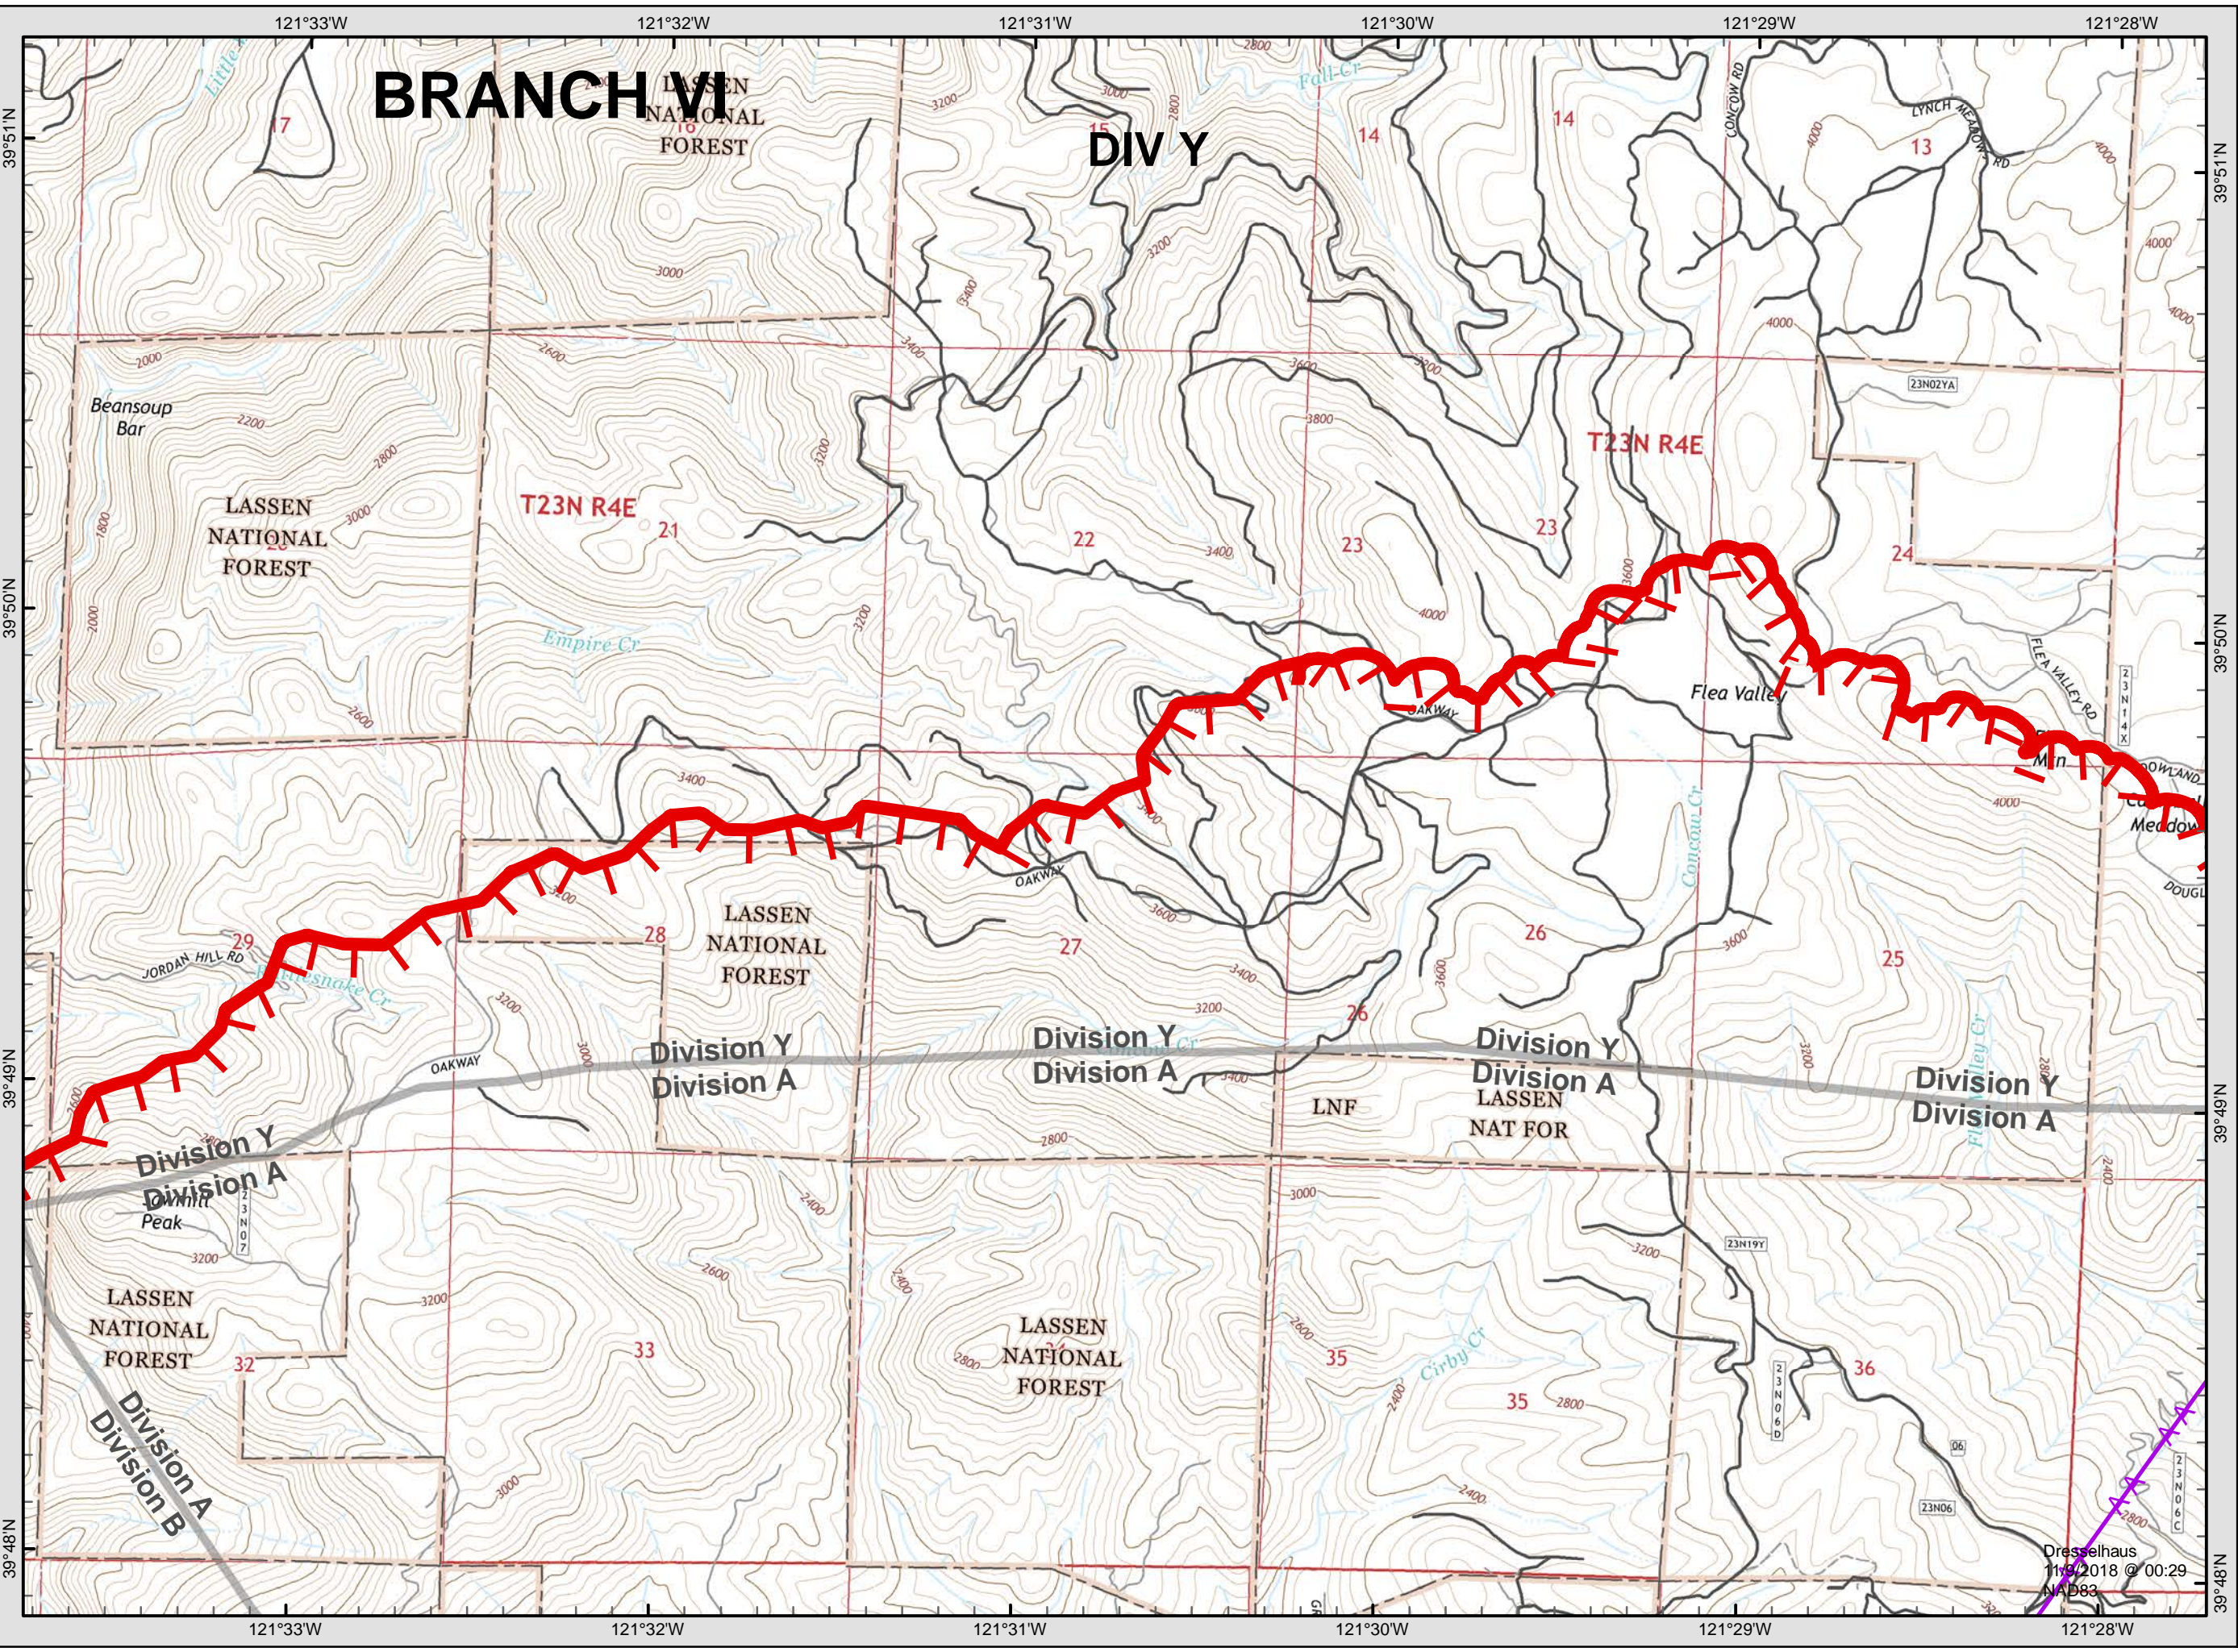

Camp Incident
CA-BTU-016737
November 9, 2018
IAP Map

Page 5

1. **Legend**
2.) (Division
   - | | Branch
   - Completed Line
   - ┆ Uncontrolled Fire Edge
   - XXXXX Completed Dozer Line
   - X• Proposed Dozer Line
   - Drop Point
   - Spot Fire
   - Helispot
   - Staging Area
   - Water Source

Dresselhaus
11/9/2018 @ 00:29
NAD83