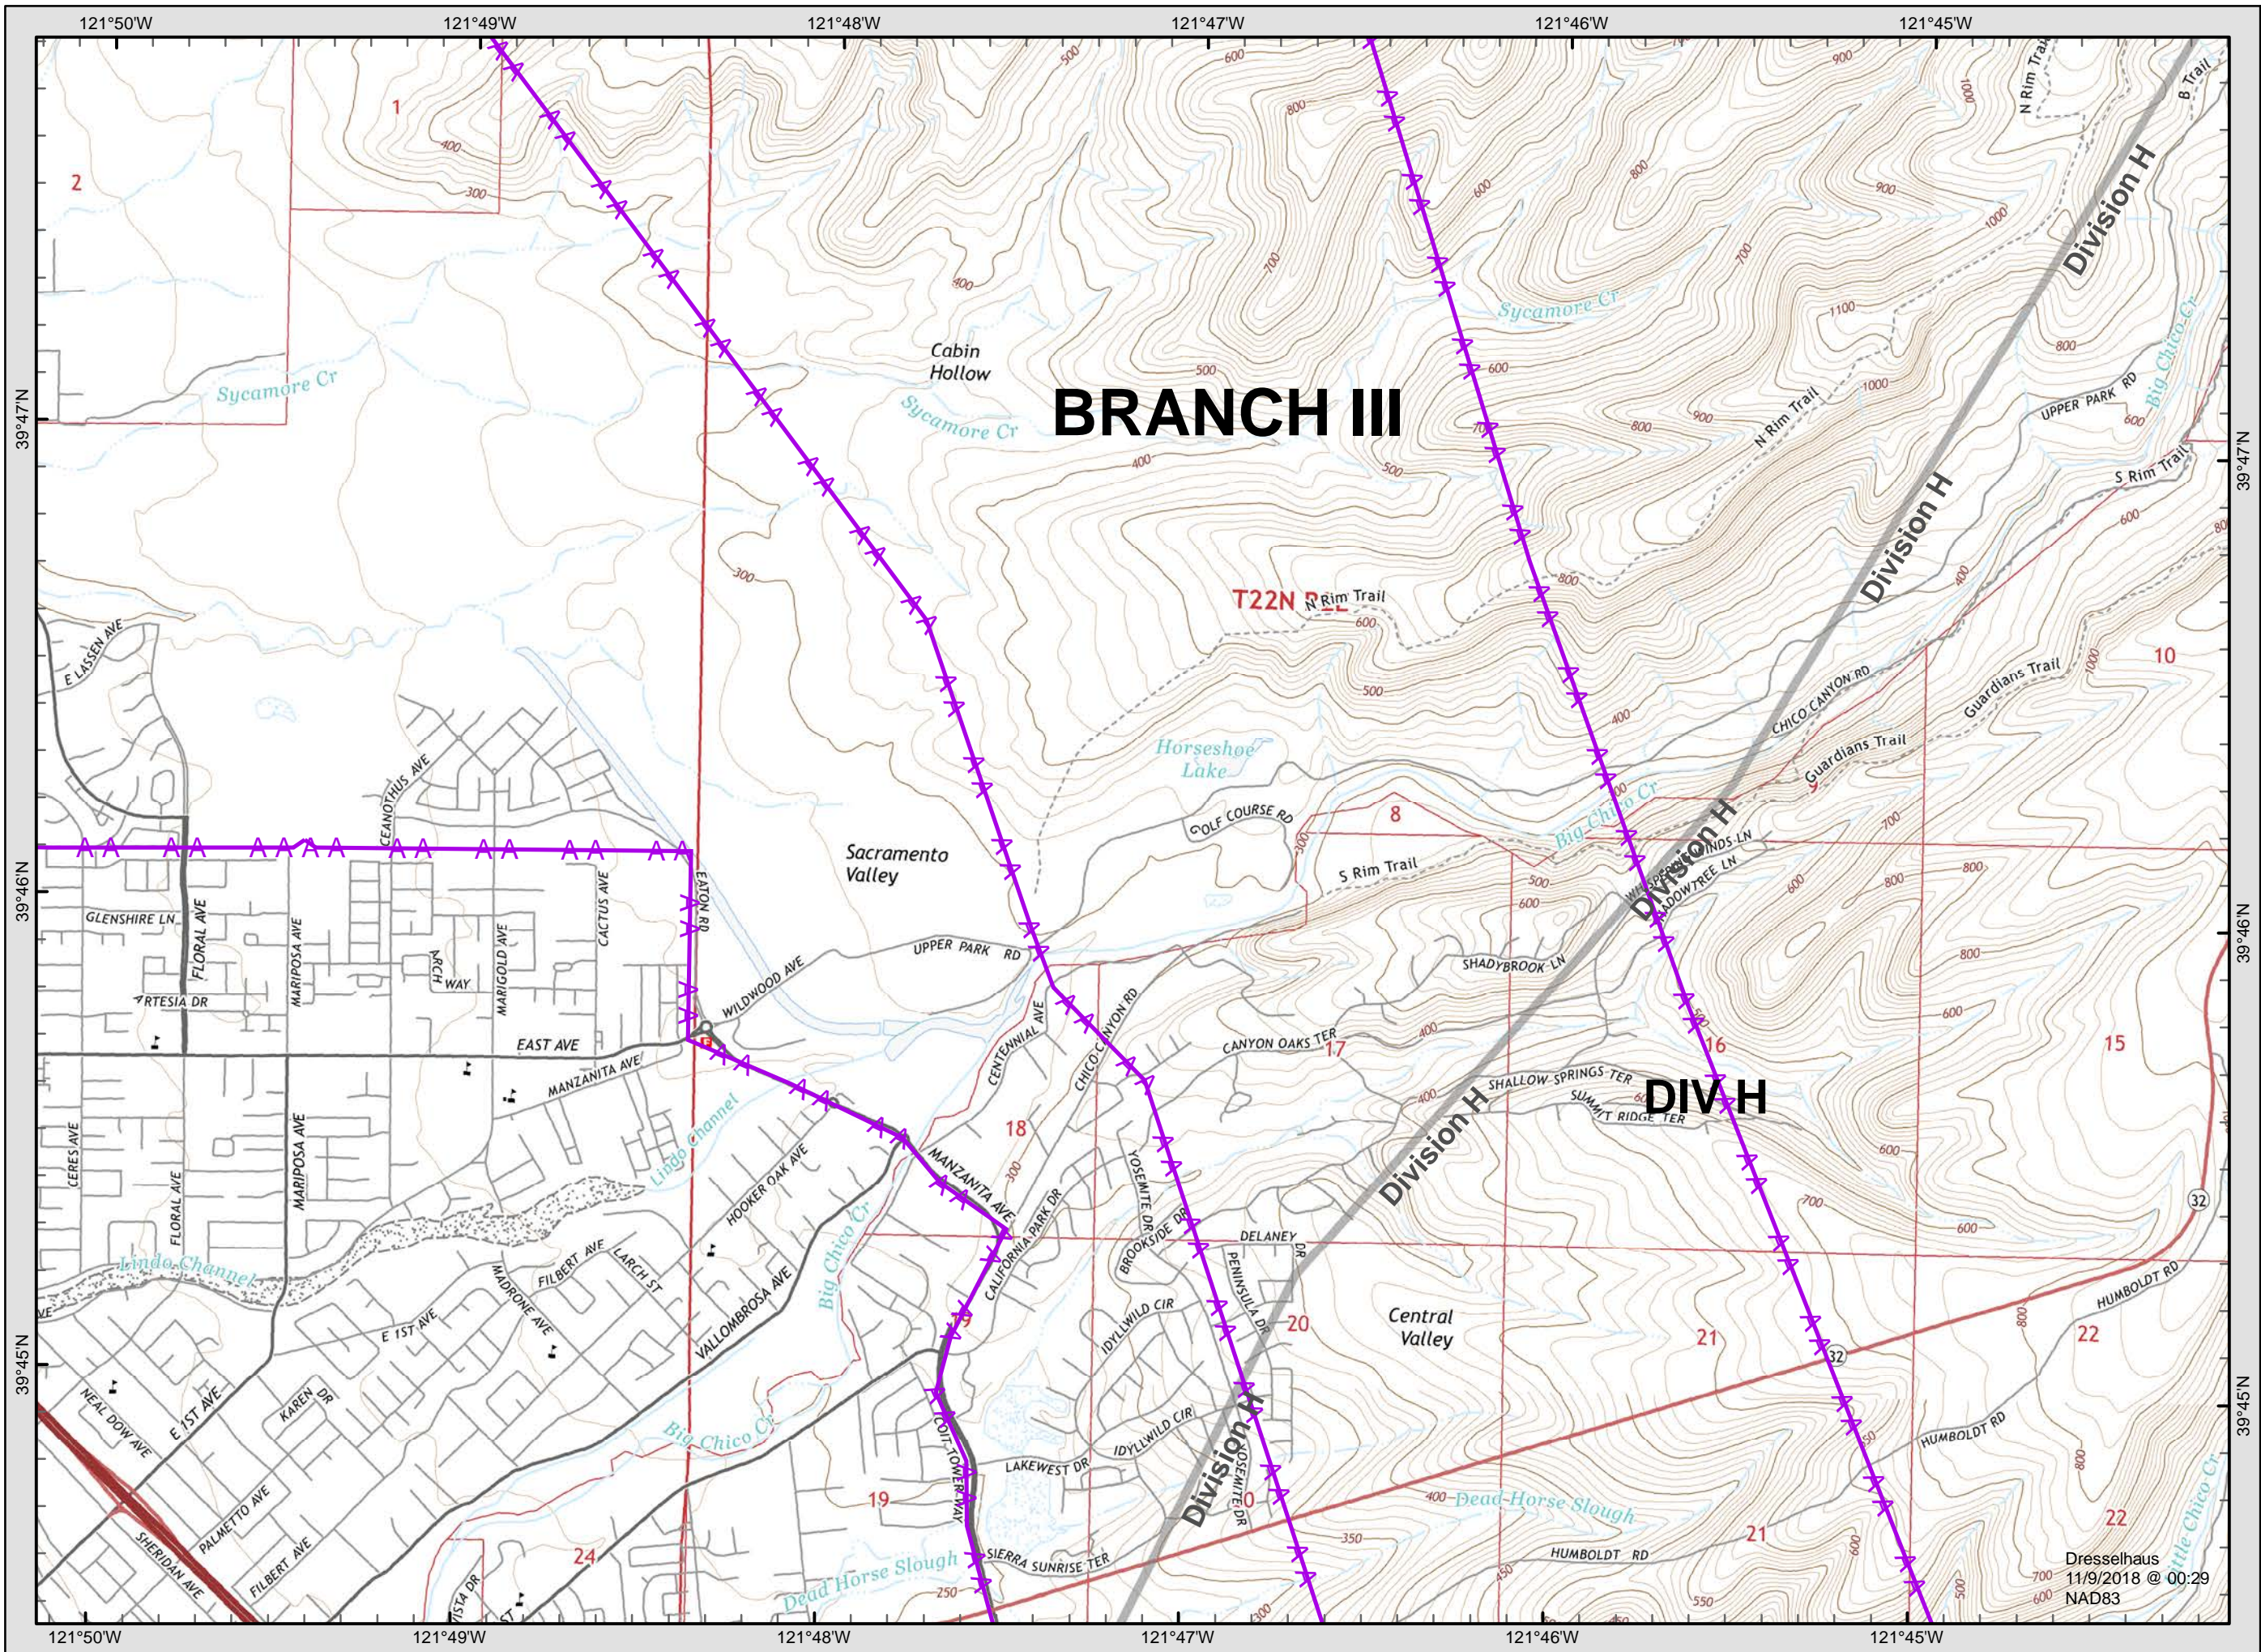

Camp Incident
CA-BTU-016737
November 9, 2018
IAP Map

Page 8

1. **Legend**
2. Division
   - Branch
   - Completed Line
   - Uncontrolled Fire Edge
   - Completed Dozer Line
   - Proposed Dozer Line
   - Drop Point
   - Spot Fire
   - Helispot
   - Staging Area
   - Water Source

Dresselhaus
11/9/2018 @ 00:29
NAD83