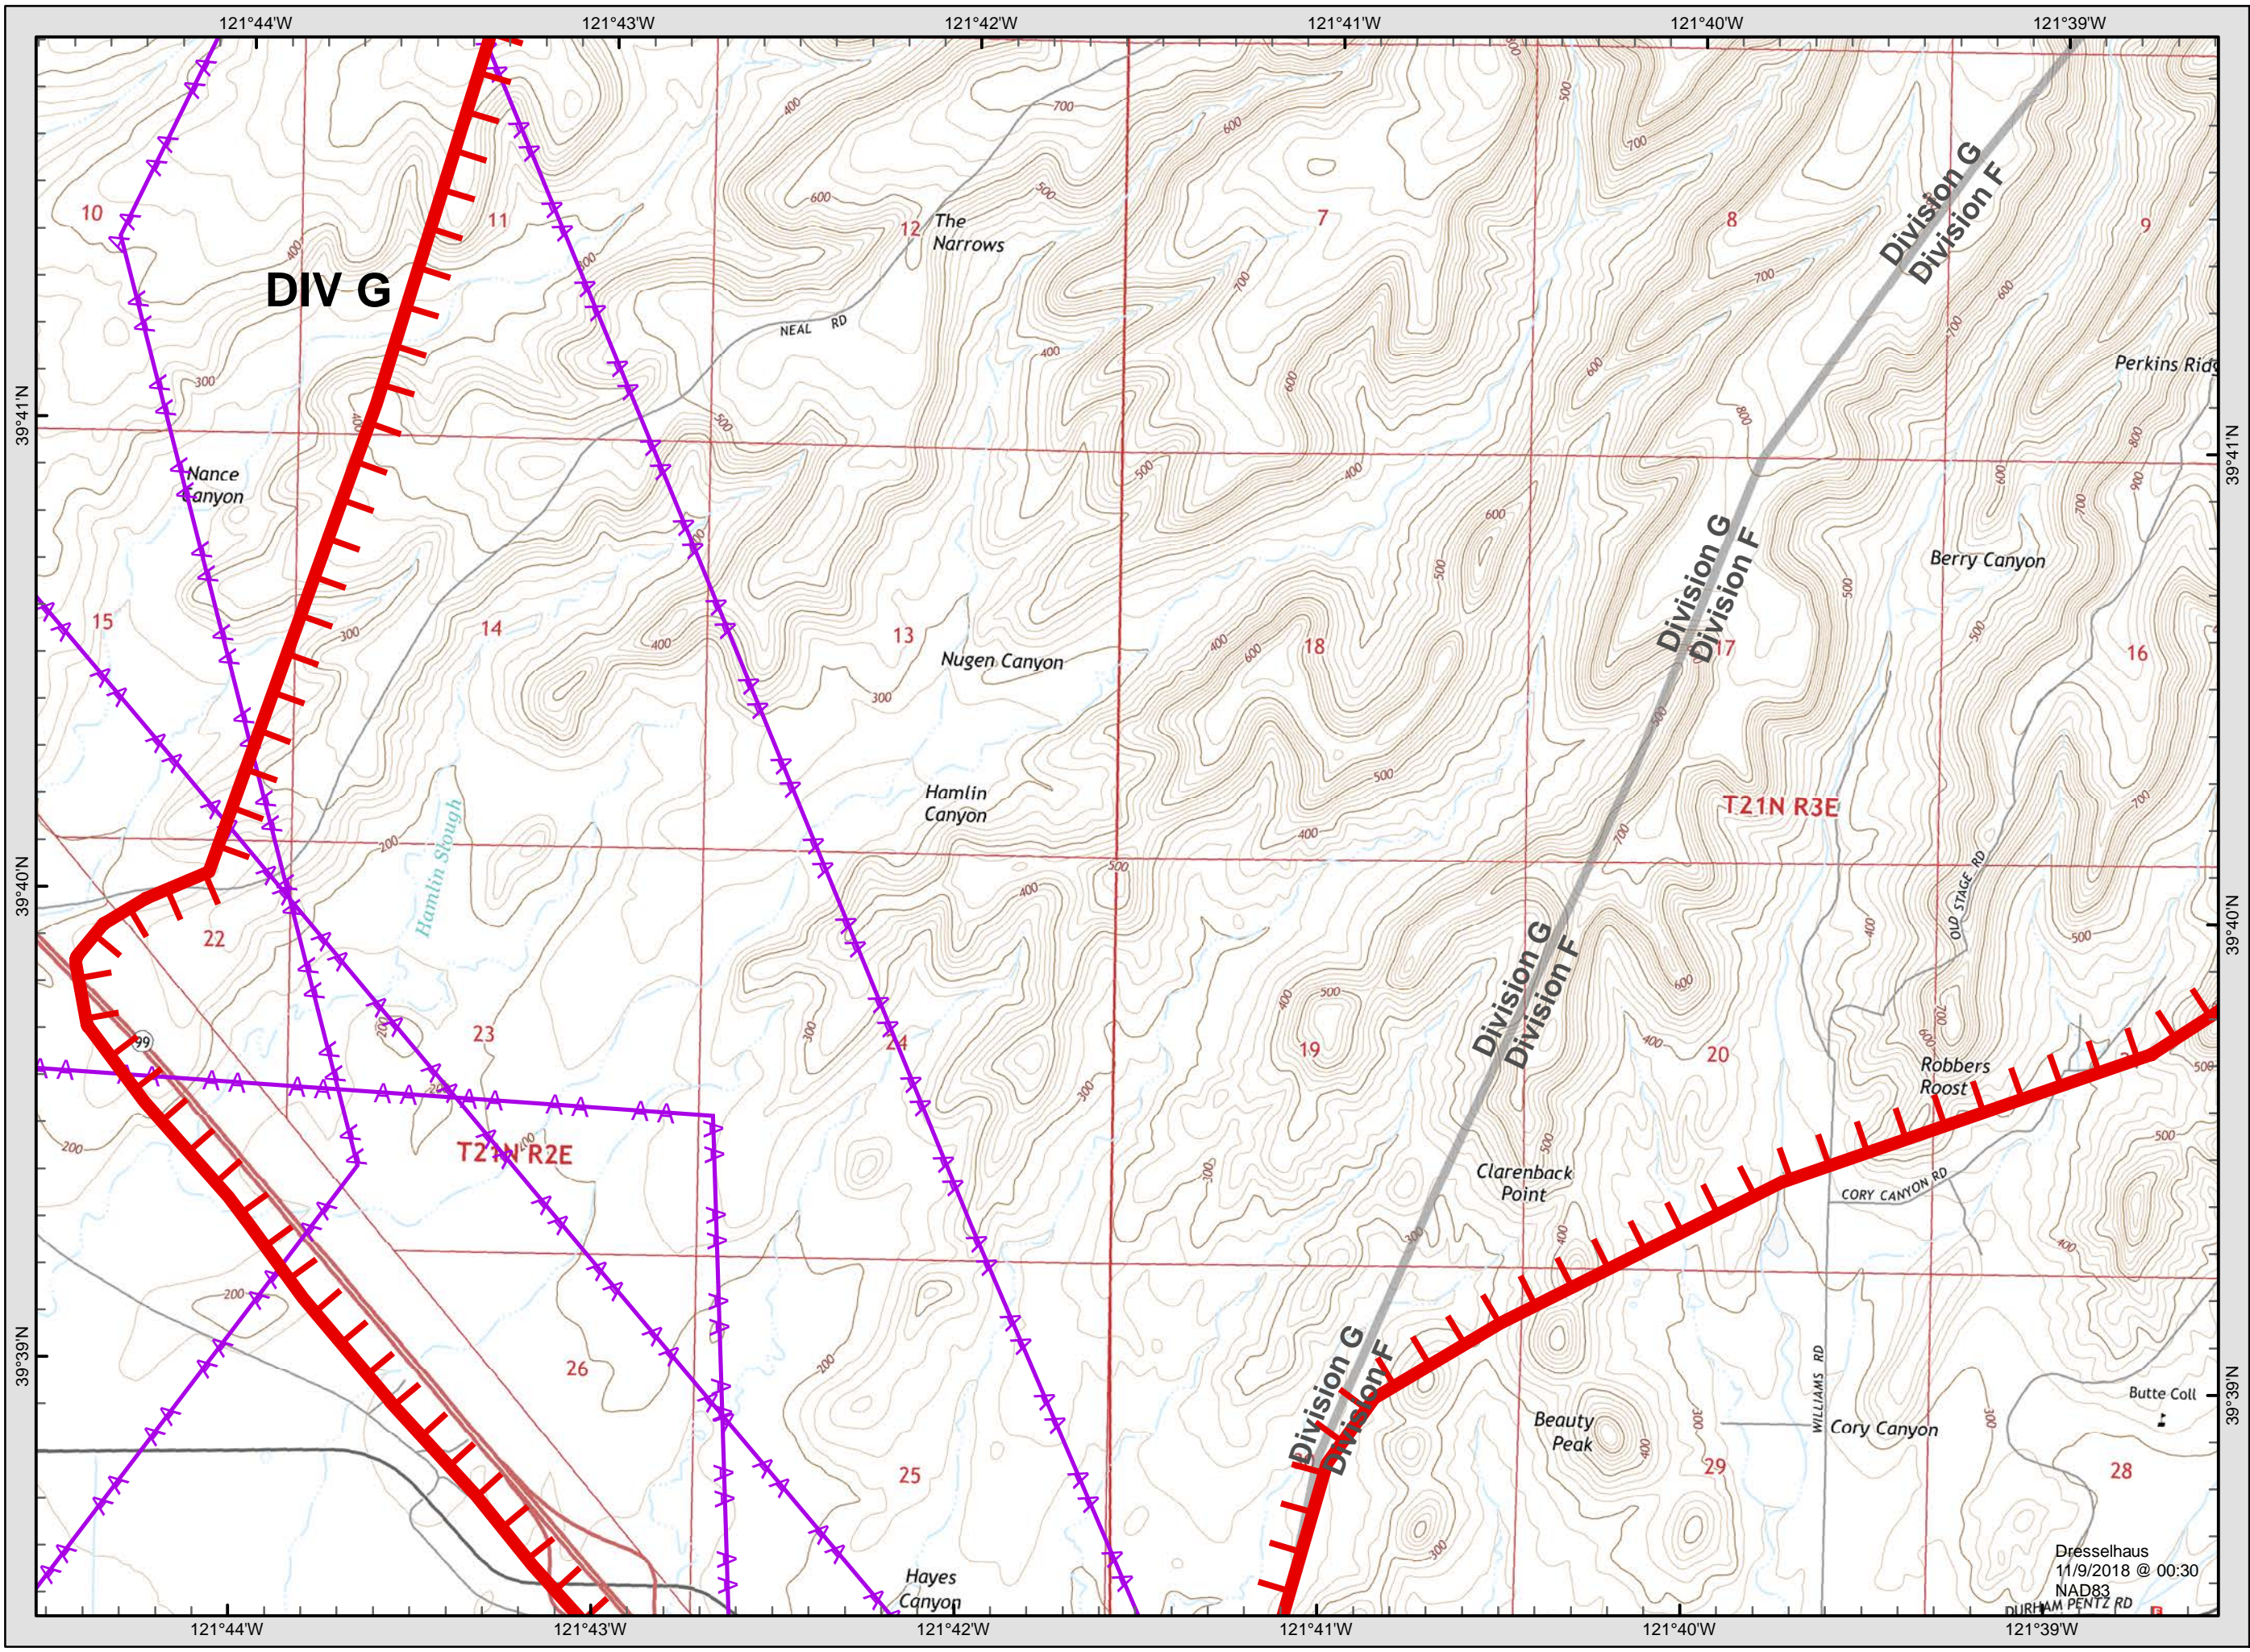

Camp Incident
CA-BTU-016737
November 9, 2018
IAP Map

Page 19

Legend

- Division
- Branch
- Completed Line
- Uncontrolled Fire Edge
- Completed Dozer Line
- Proposed Dozer Line
- Drop Point
- Spot Fire
- Helispot
- Staging Area
- Water Source

Dresselhaus
11/9/2018 @ 00:30
NAD83
DURHAM PENTZ RD