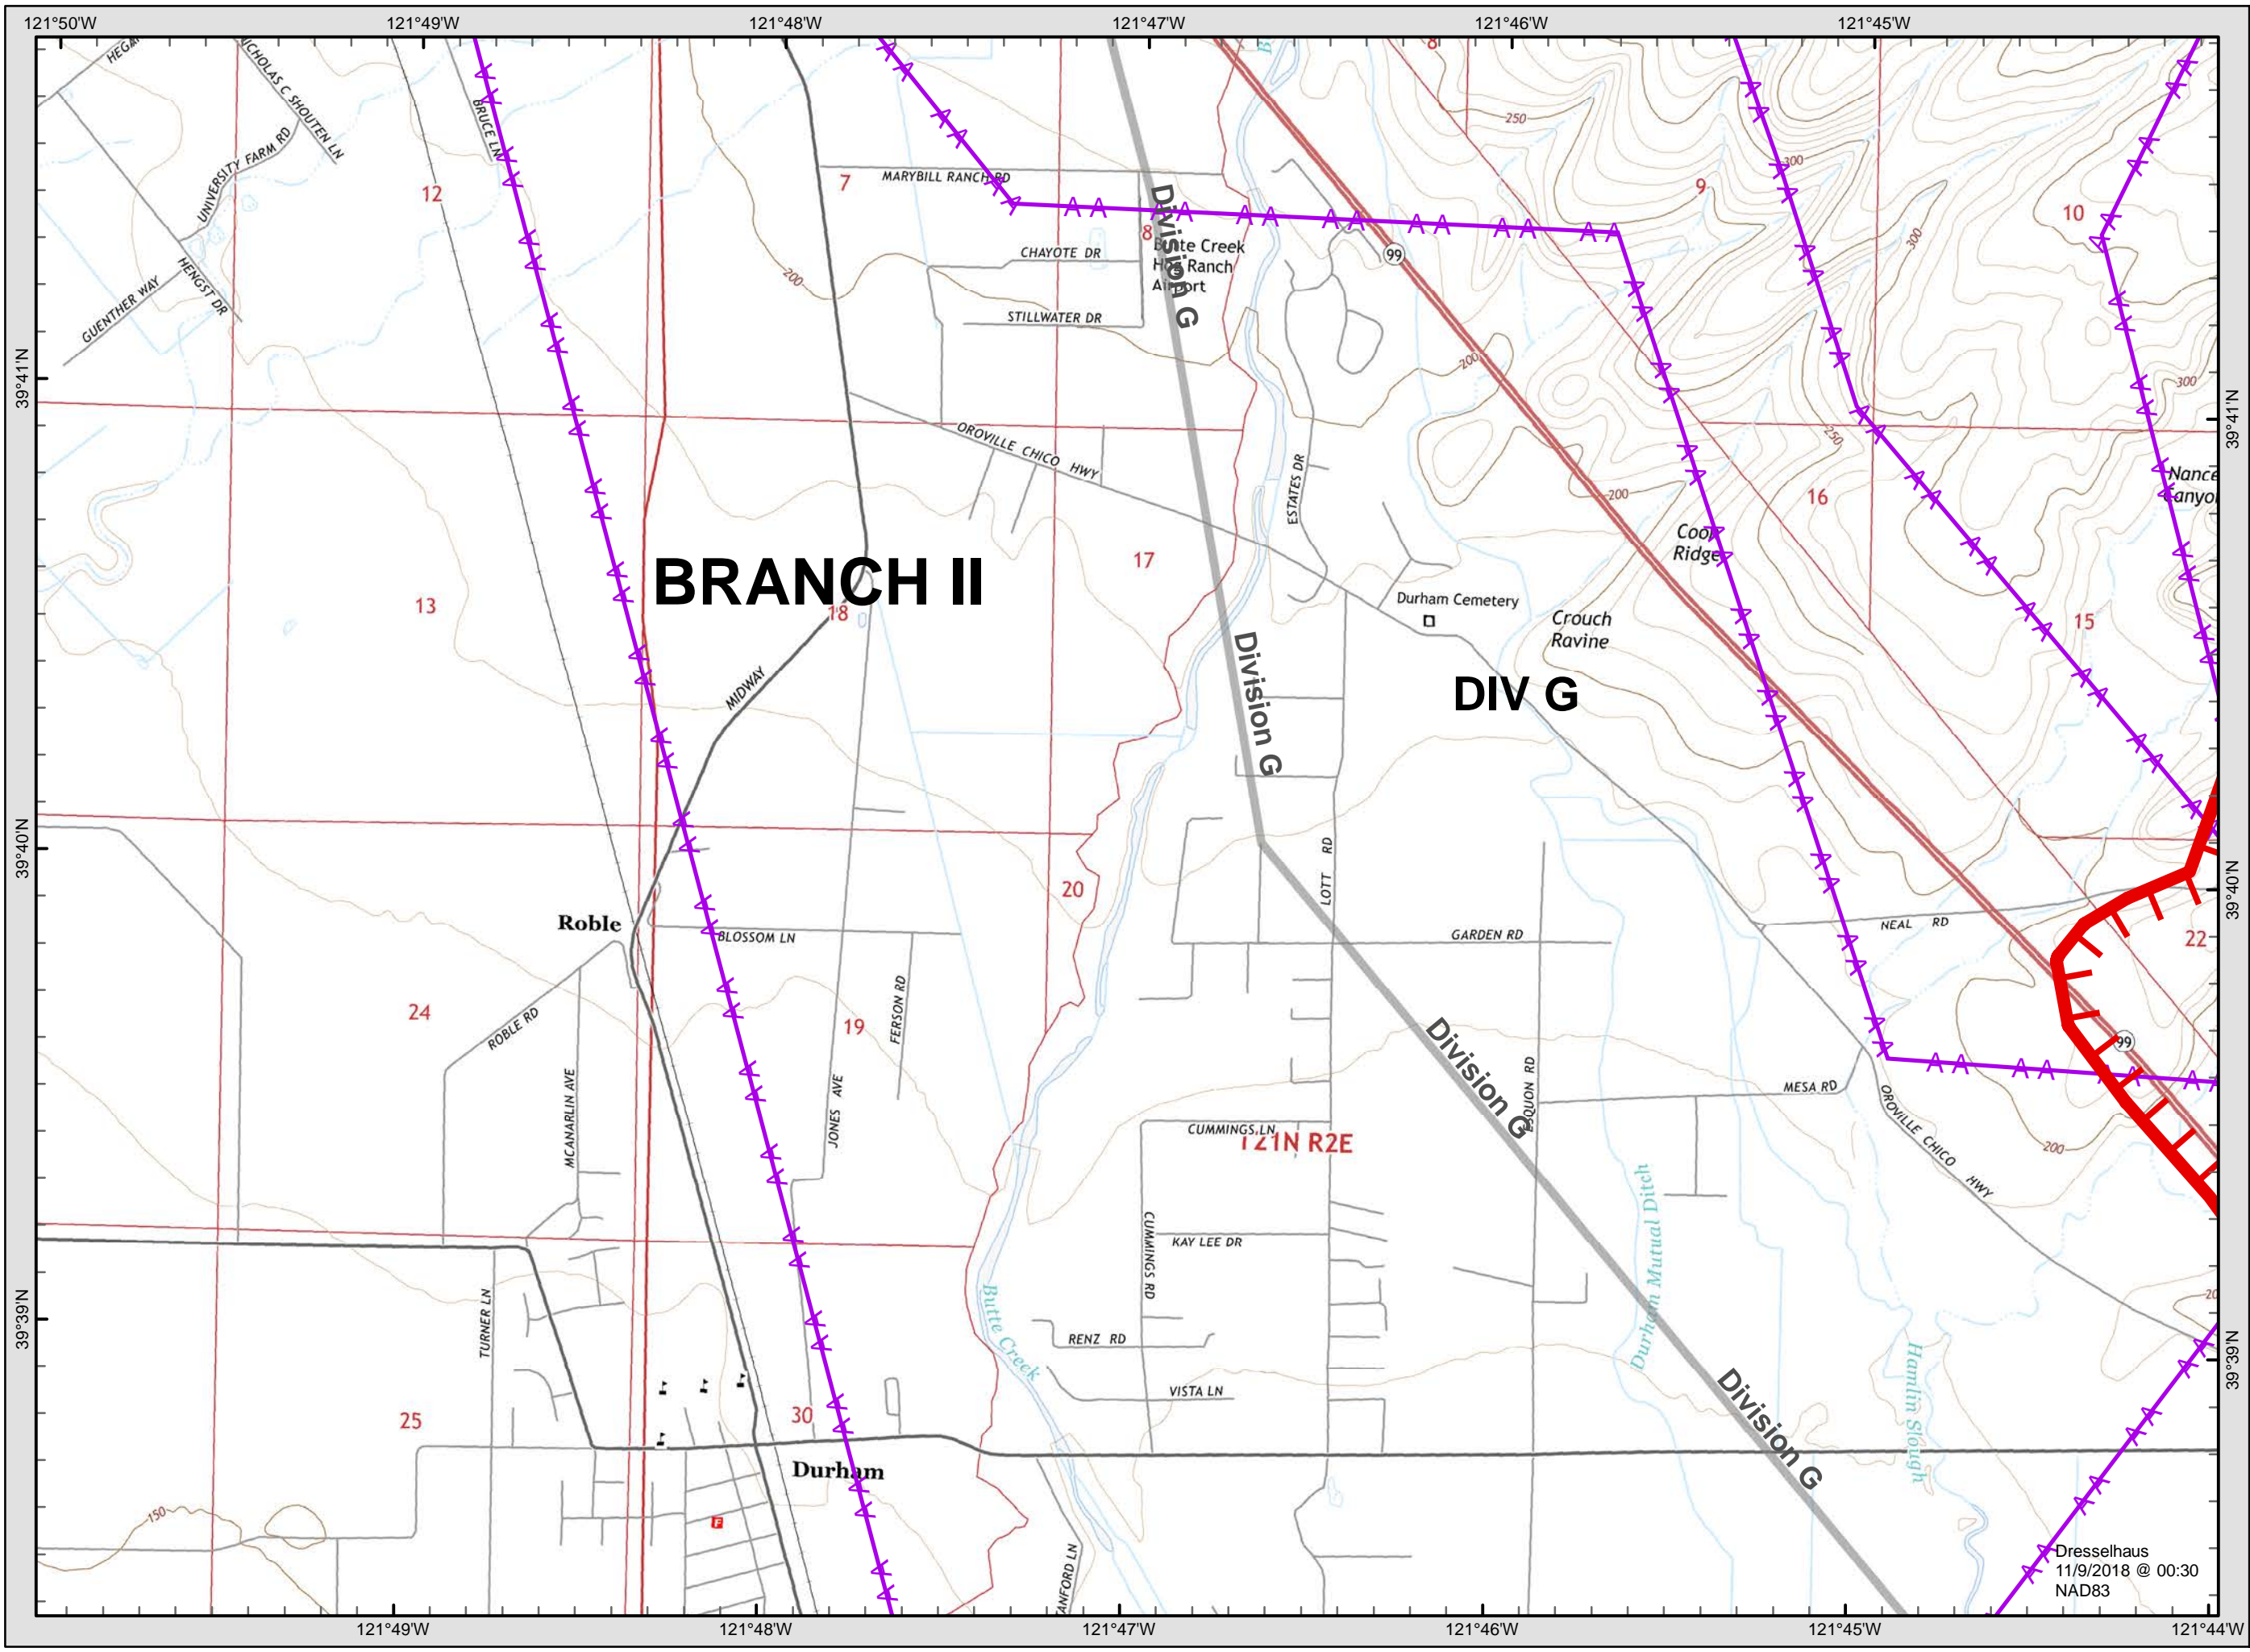

Camp Incident
CA-BTU-016737
November 9, 2018
IAP Map

Page 18

1. **Legend**
2. Division
   - Branch
   - Completed Line
   - Uncontrolled Fire Edge
   - Completed Dozer Line
   - Proposed Dozer Line
   - Drop Point
   - Spot Fire
   - Helispot
   - Staging Area
   - Water Source

Dresselhaus
11/9/2018 @ 00:30
NAD83