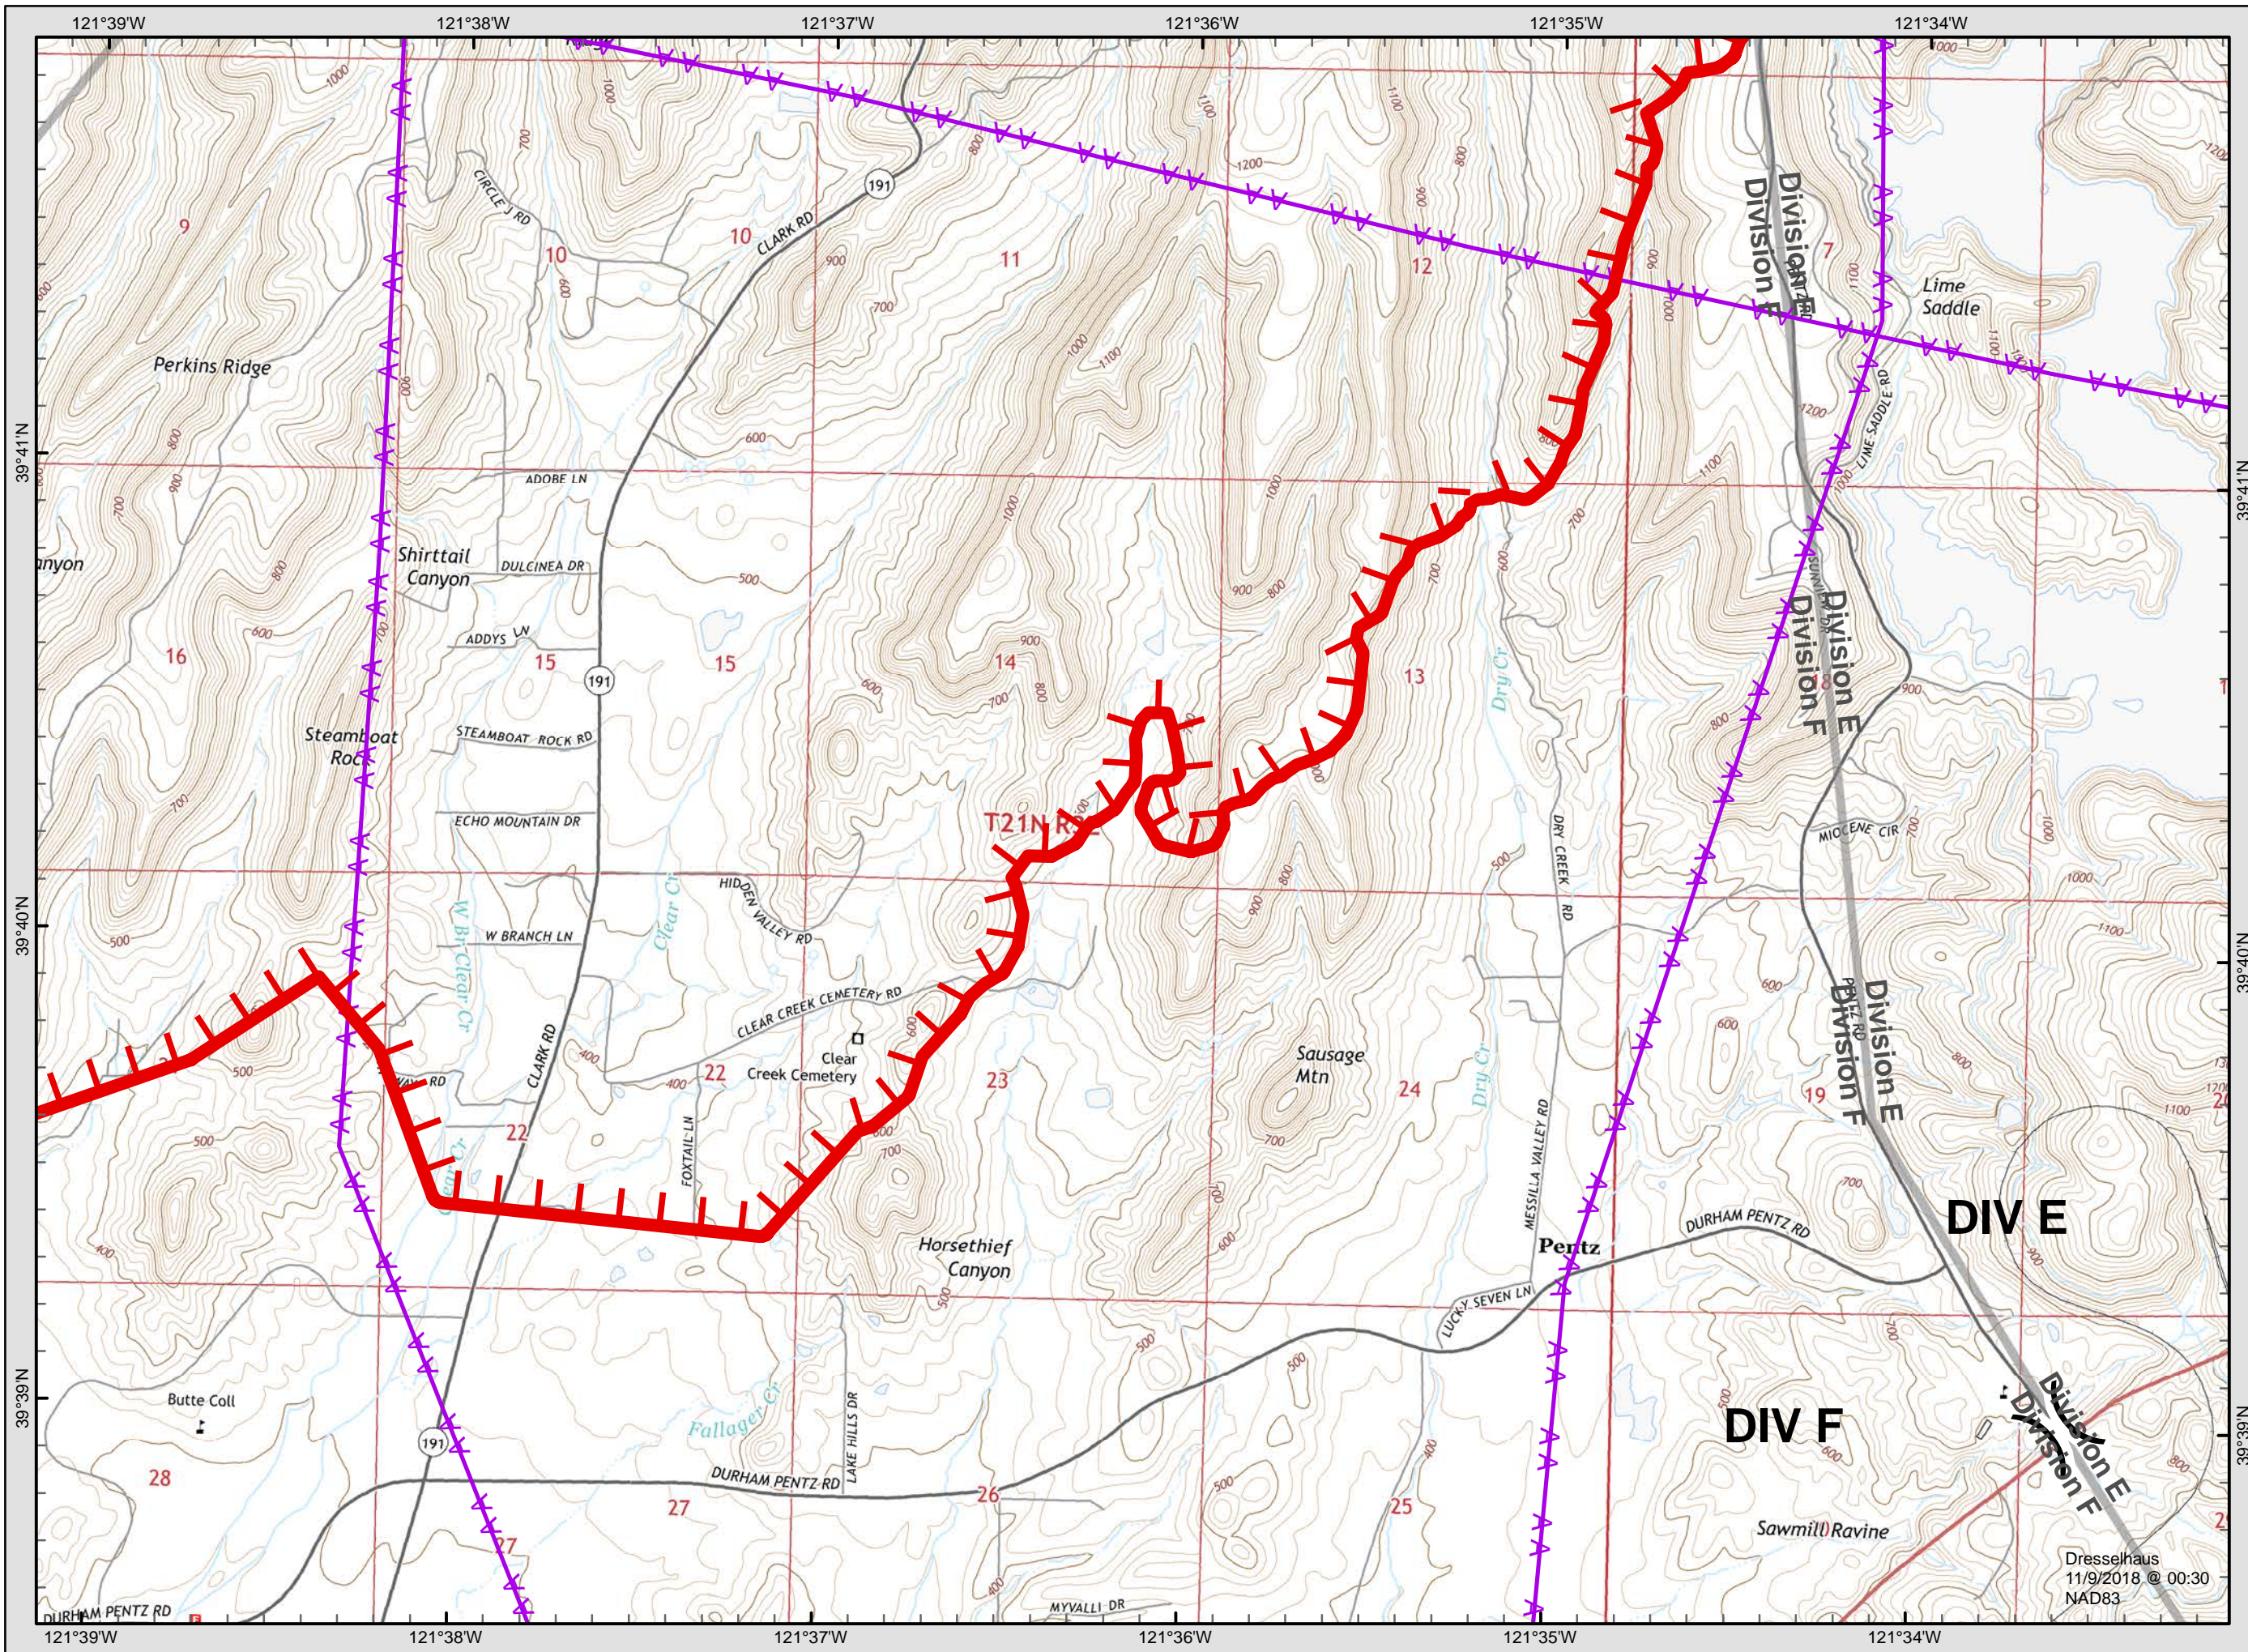

Camp Incident
CA-BTU-016737
November 9, 2018
IAP Map

Page 20

Legend

- Division
- Branch
- Completed Line
- Uncontrolled Fire Edge
- Completed Dozer Line
- Proposed Dozer Line
- Drop Point
- Spot Fire
- Helispot
- Staging Area
- Water Source

Dresselhaus
11/9/2018 @ 00:30
NAD83