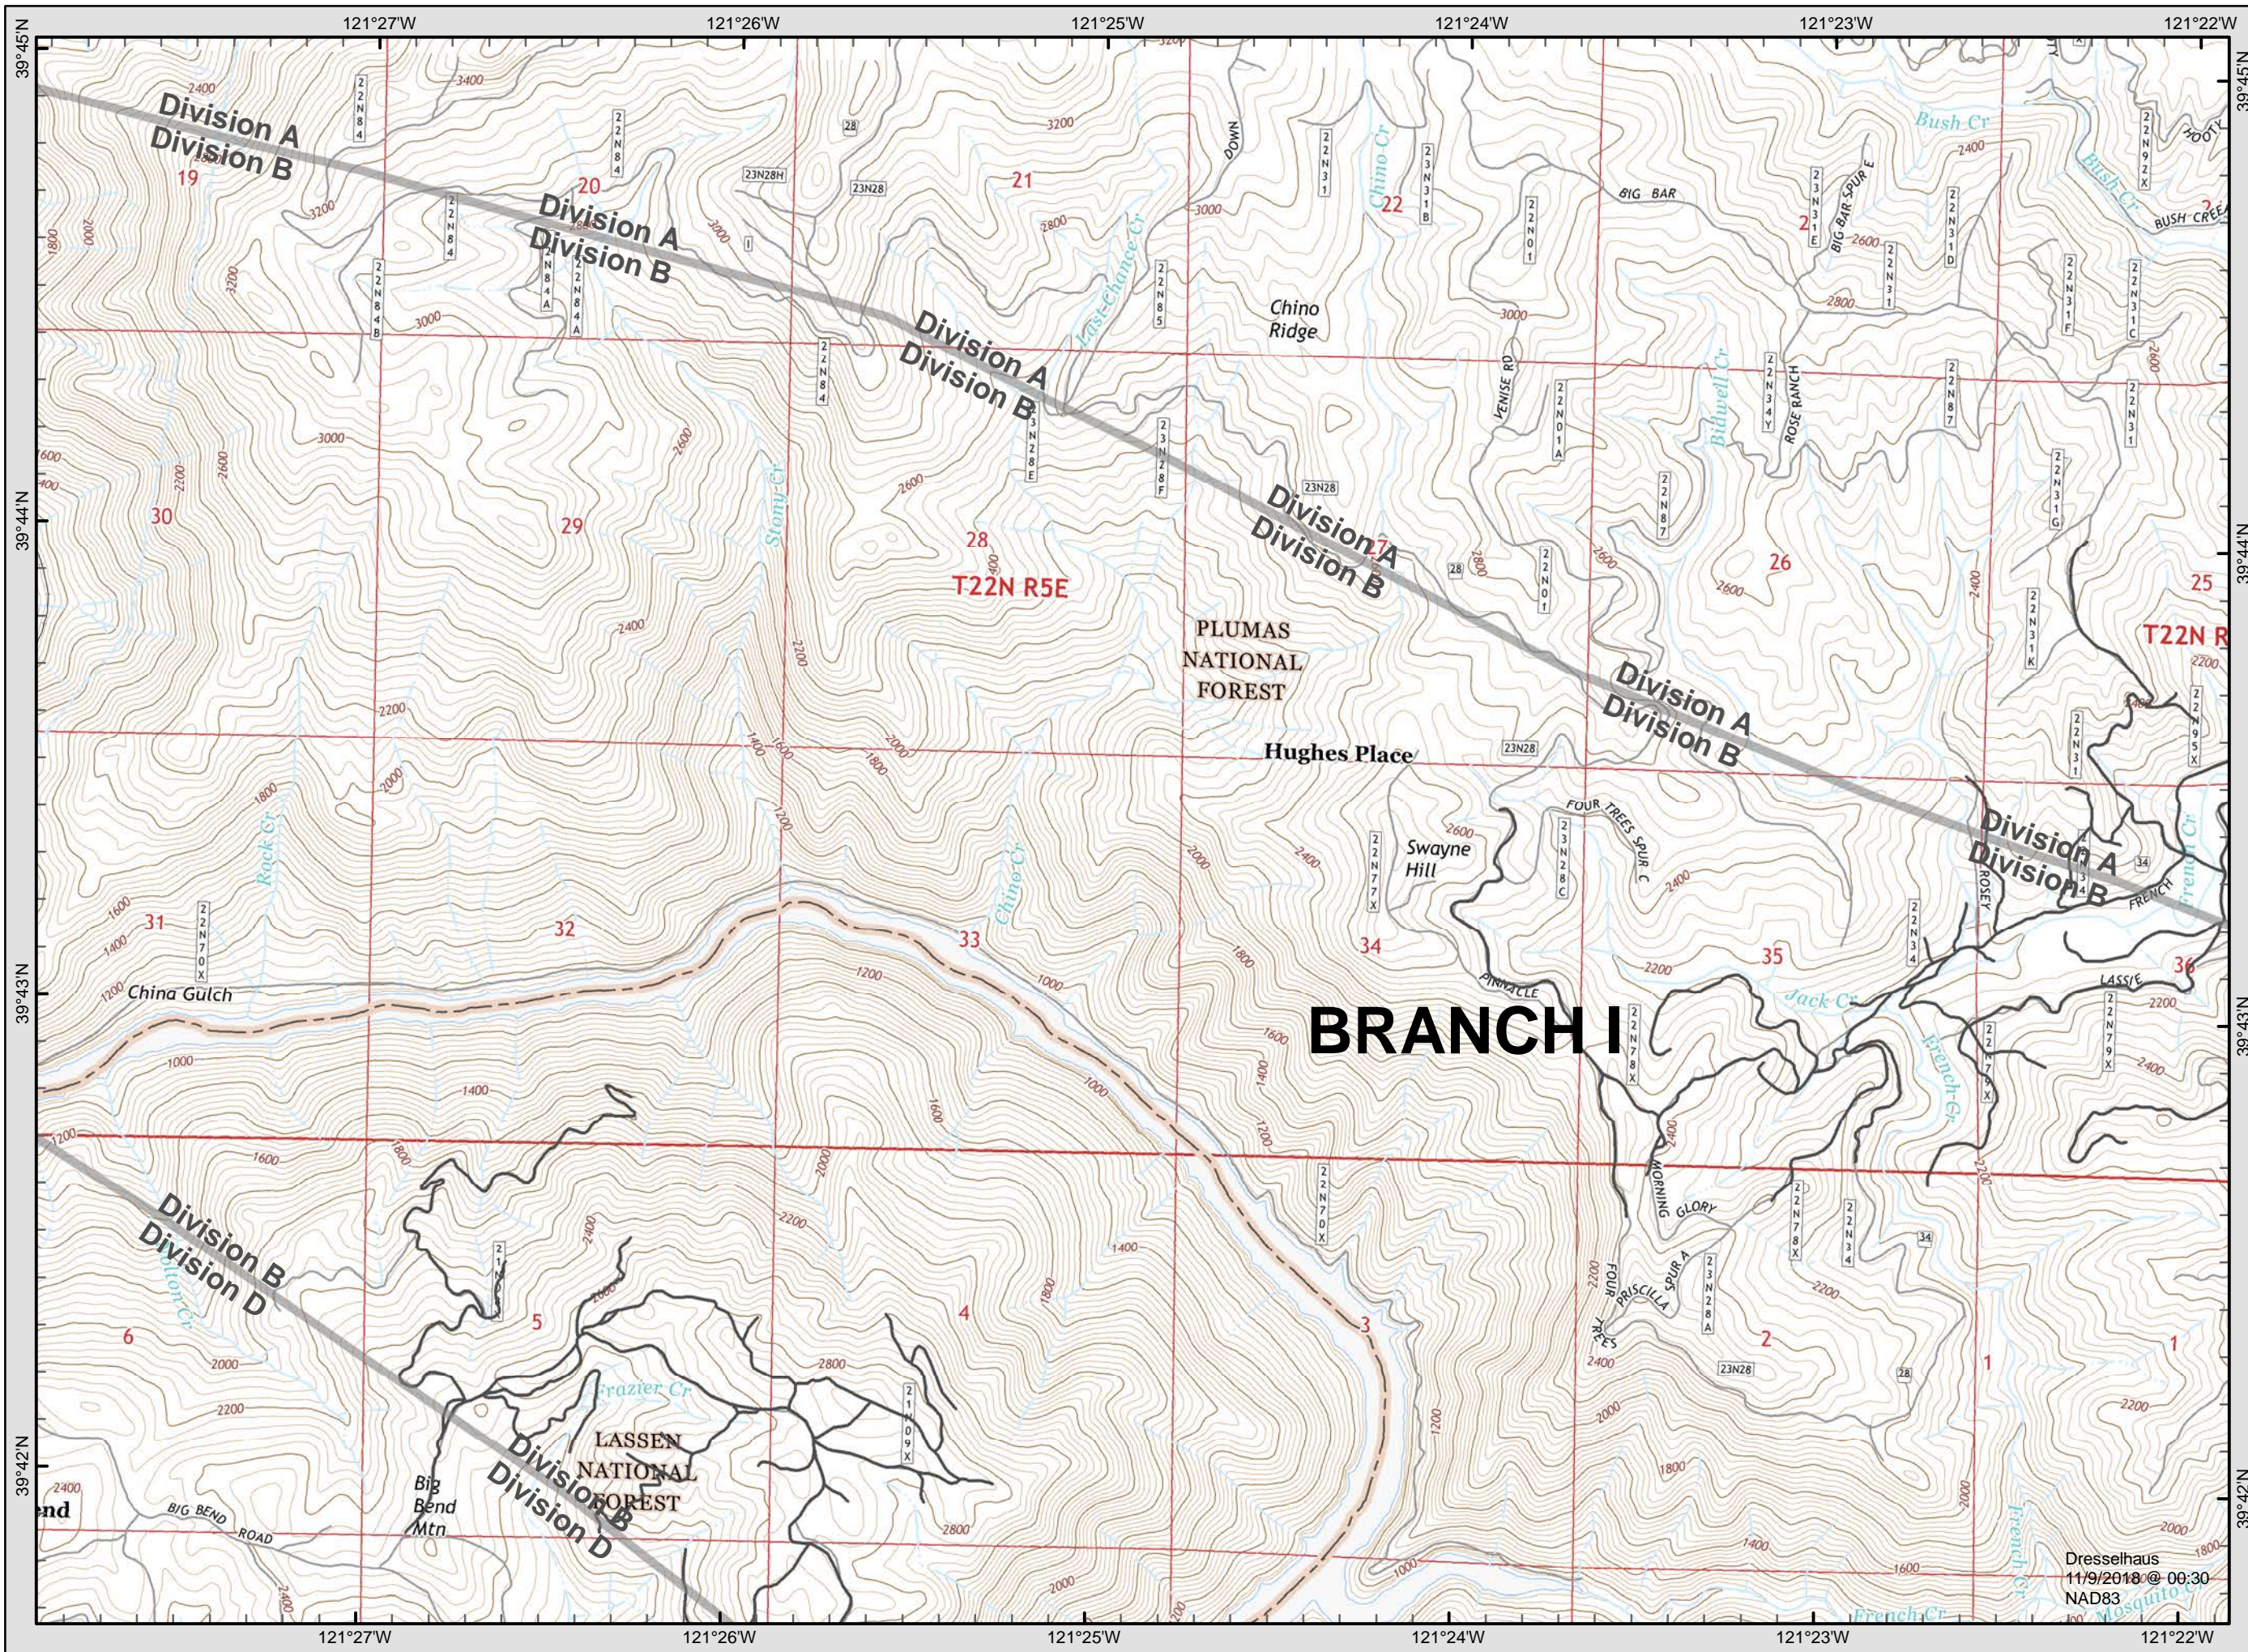

### Legend

- Division
- Branch
- Completed Line
- Uncontrolled Fire Edge
- Completed Dozer Line
- Proposed Dozer Line
- Drop Point
- Spot Fire
- Helispot
- Staging Area
- Water Source

Dresselhaus  
11/9/2018 @ 00:29  
NAD83