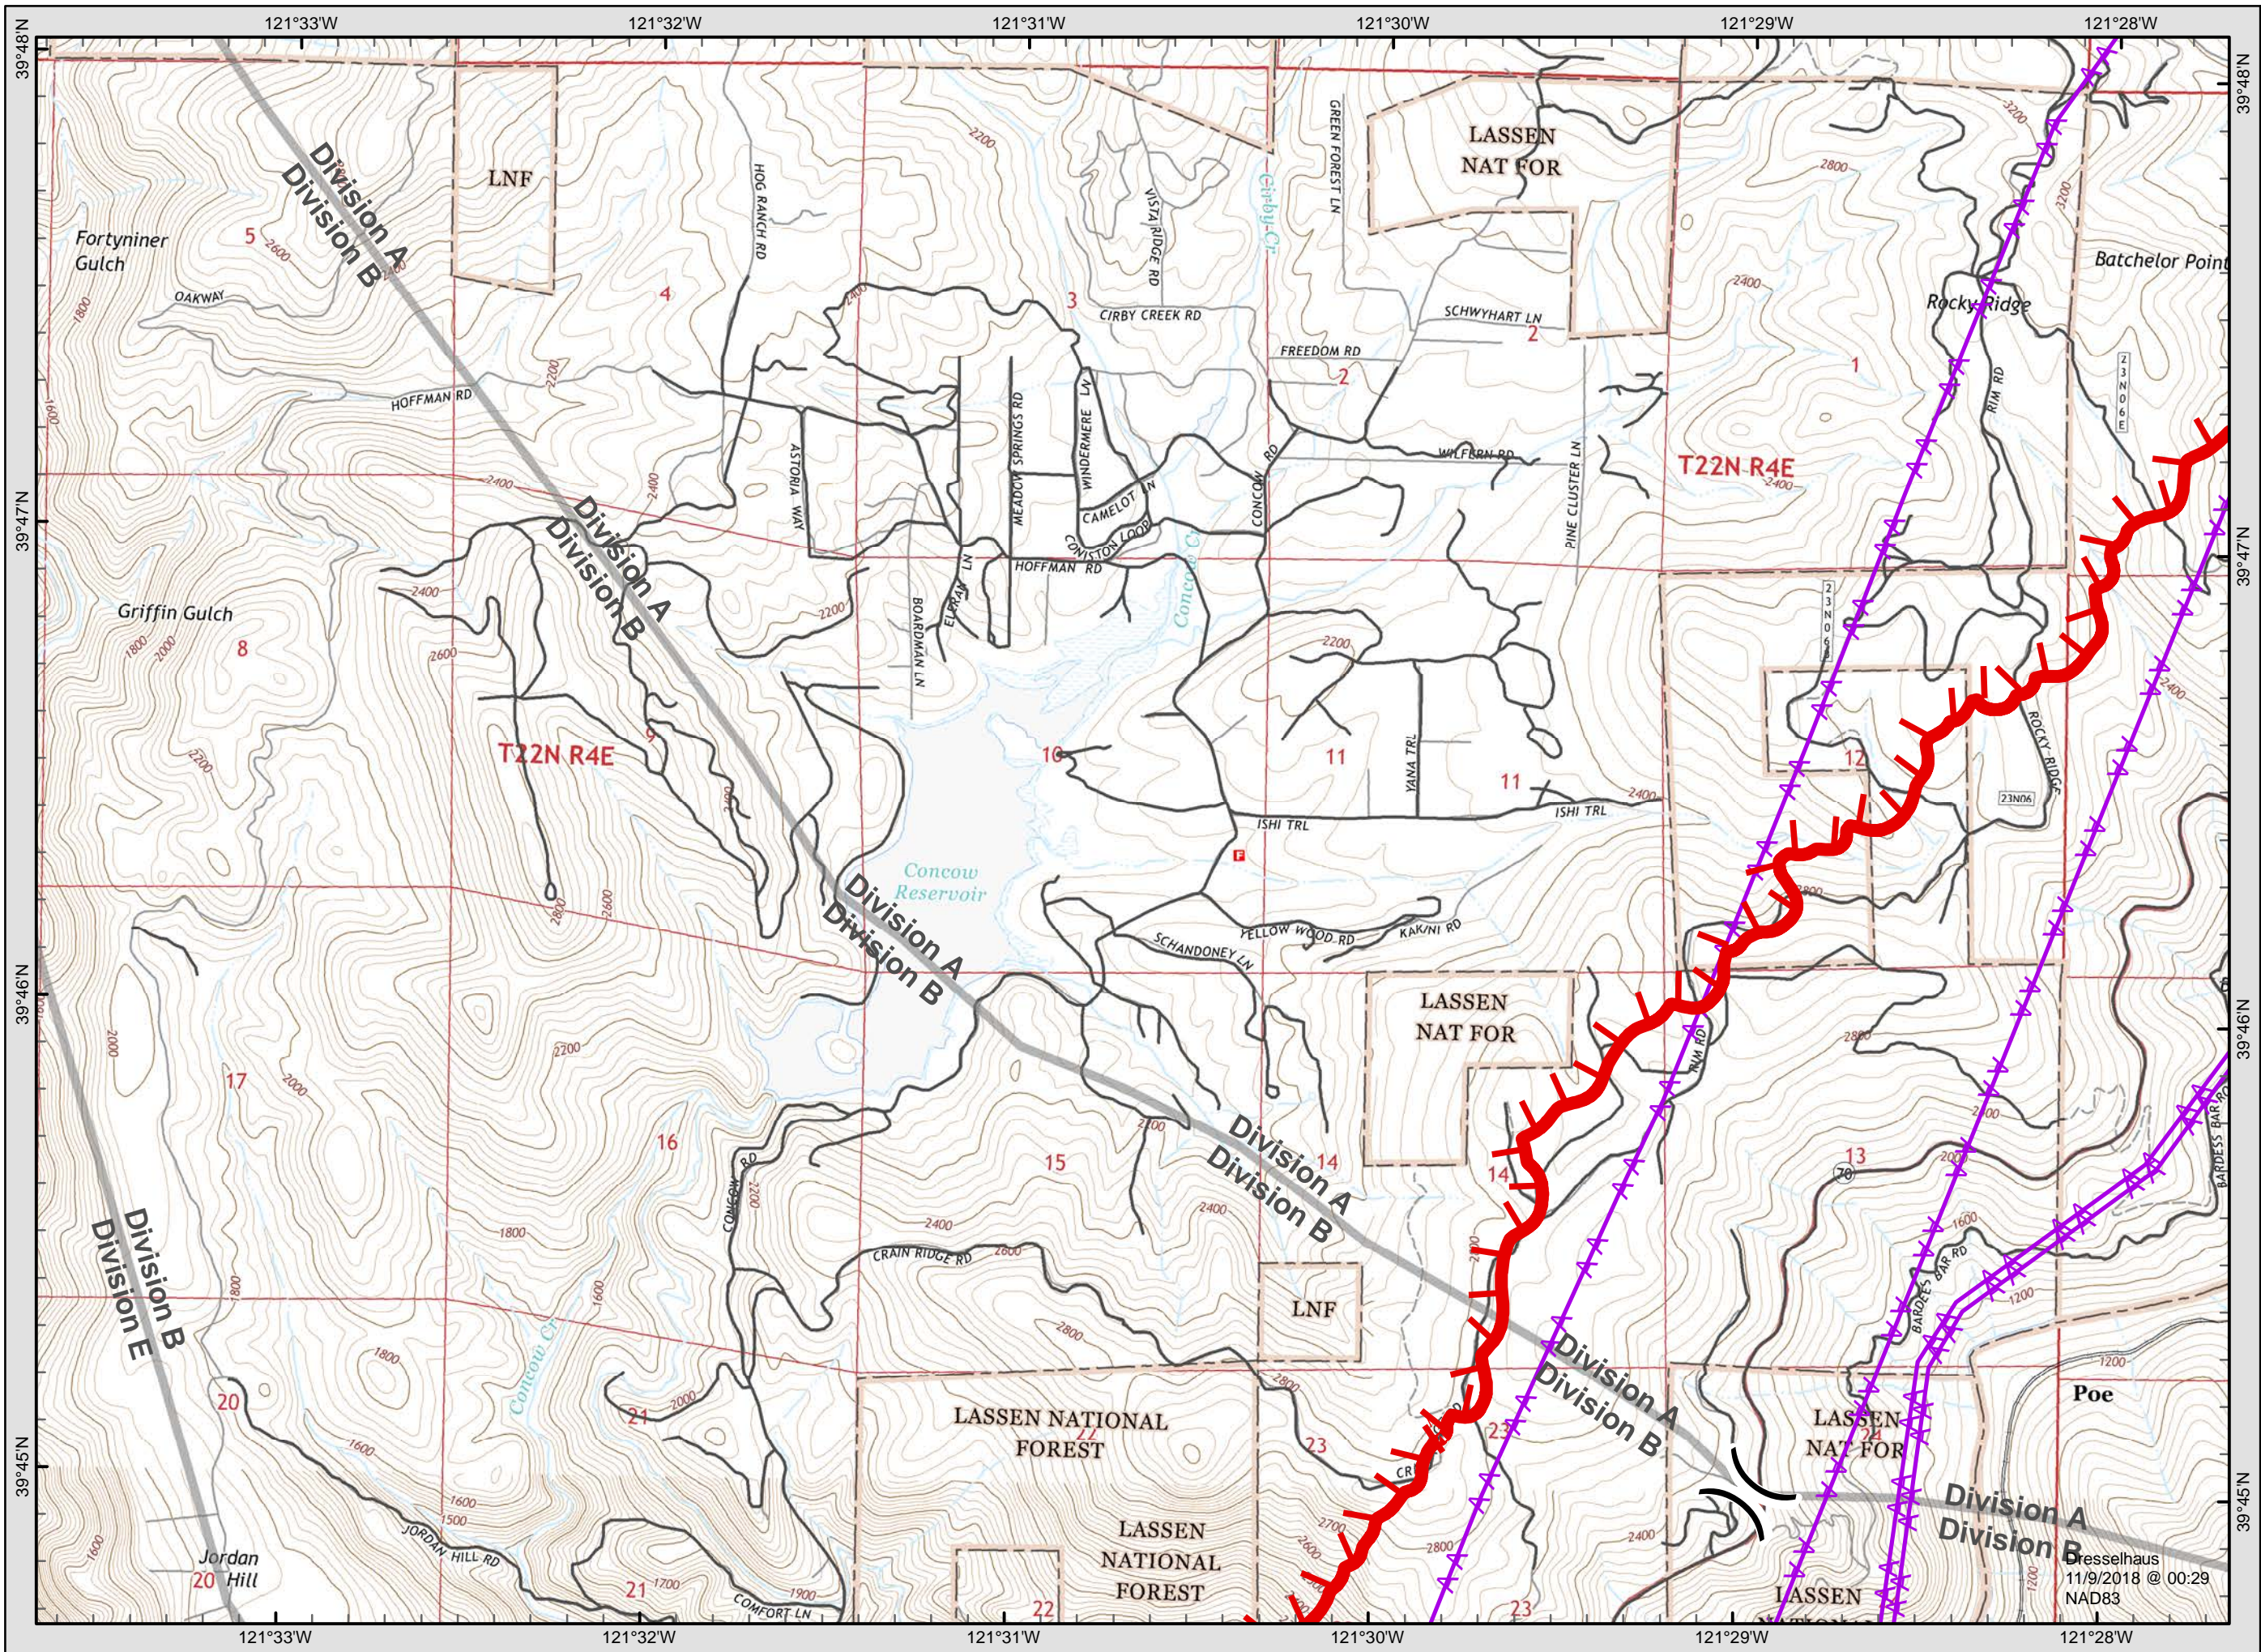

Camp Incident CA-BTU-016737 November 9, 2018 IAP Map

Page 11

1. **Legend**
2. Division
   - Branch
   - Completed Line
   - Uncontrolled Fire Edge
   - Completed Dozer Line
   - Proposed Dozer Line
   - Drop Point
   - Spot Fire
   - Helispot
   - Staging Area
   - Water Source

Dresselhaus
11/9/2018 @ 00:29
NAD83