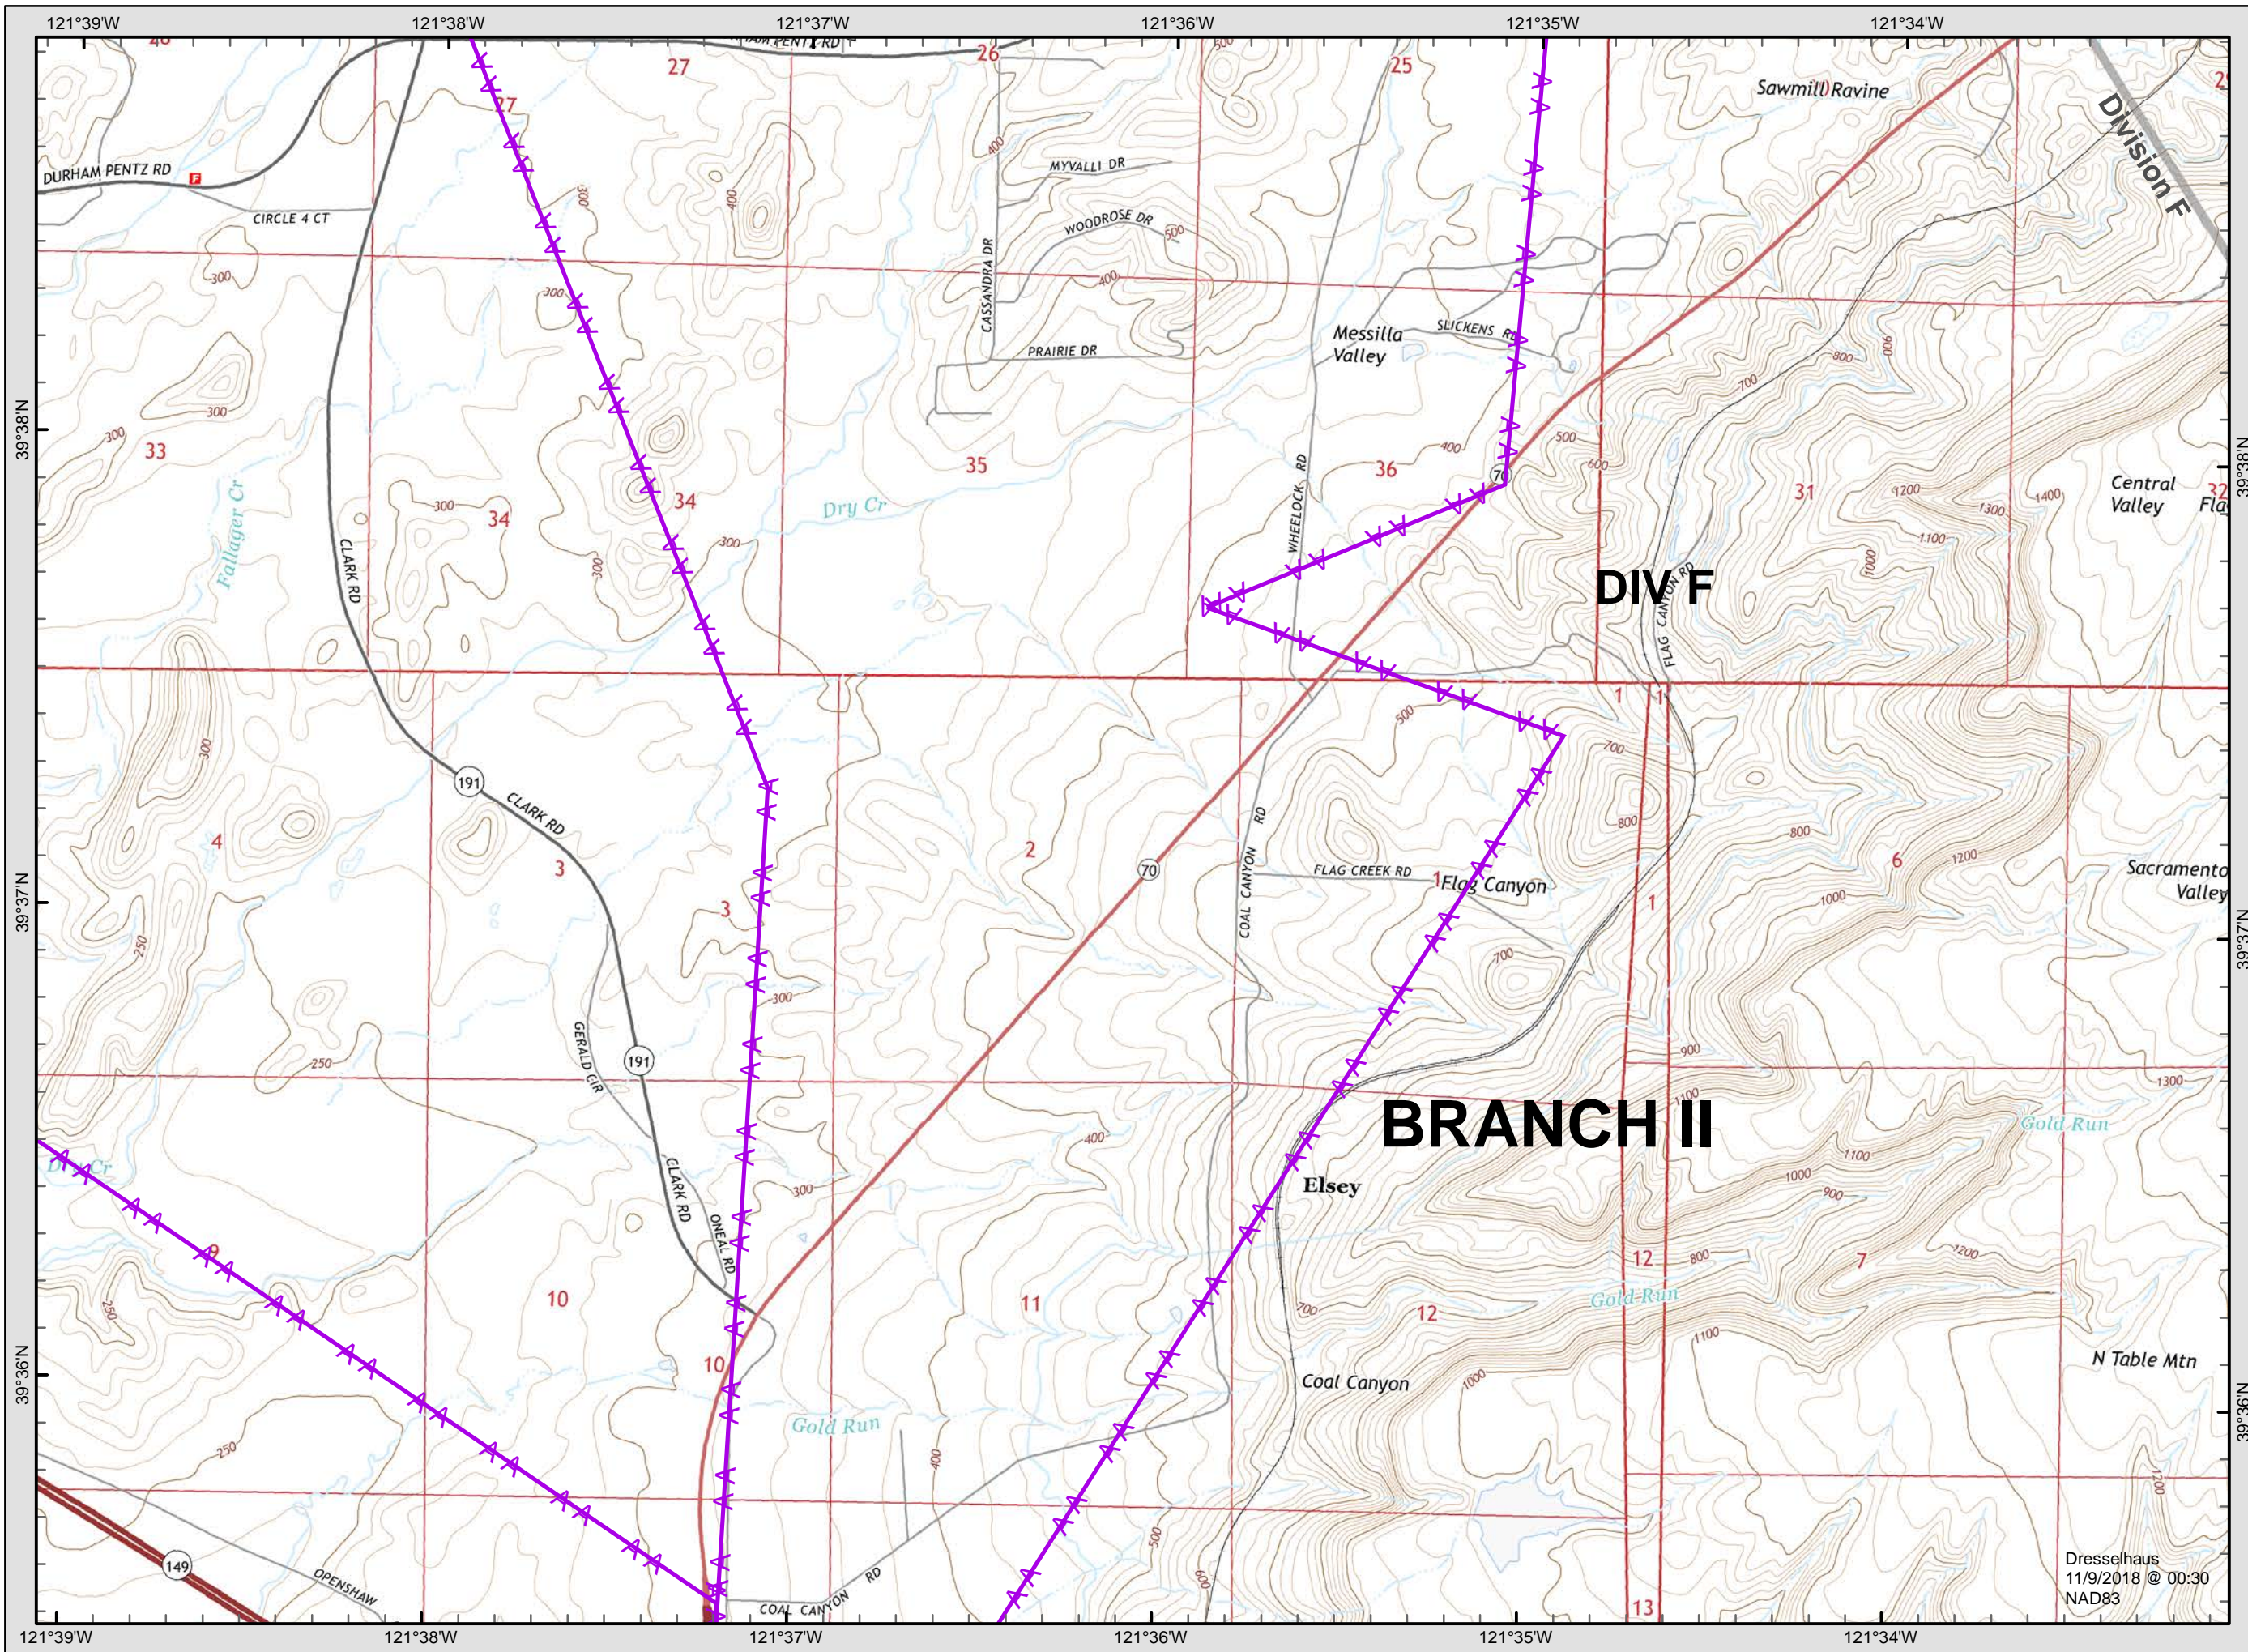

Camp Incident
CA-BTU-016737
November 9, 2018
IAP Map

Page 22

1. **Legend**
2. Division
   - Branch
   - Completed Line
   - Uncontrolled Fire Edge
   - Completed Dozer Line
   - Proposed Dozer Line
   - Drop Point
   - Spot Fire
   - Helispot
   - Staging Area
   - Water Source

Dresselhaus
11/9/2018 @ 00:30
NAD83