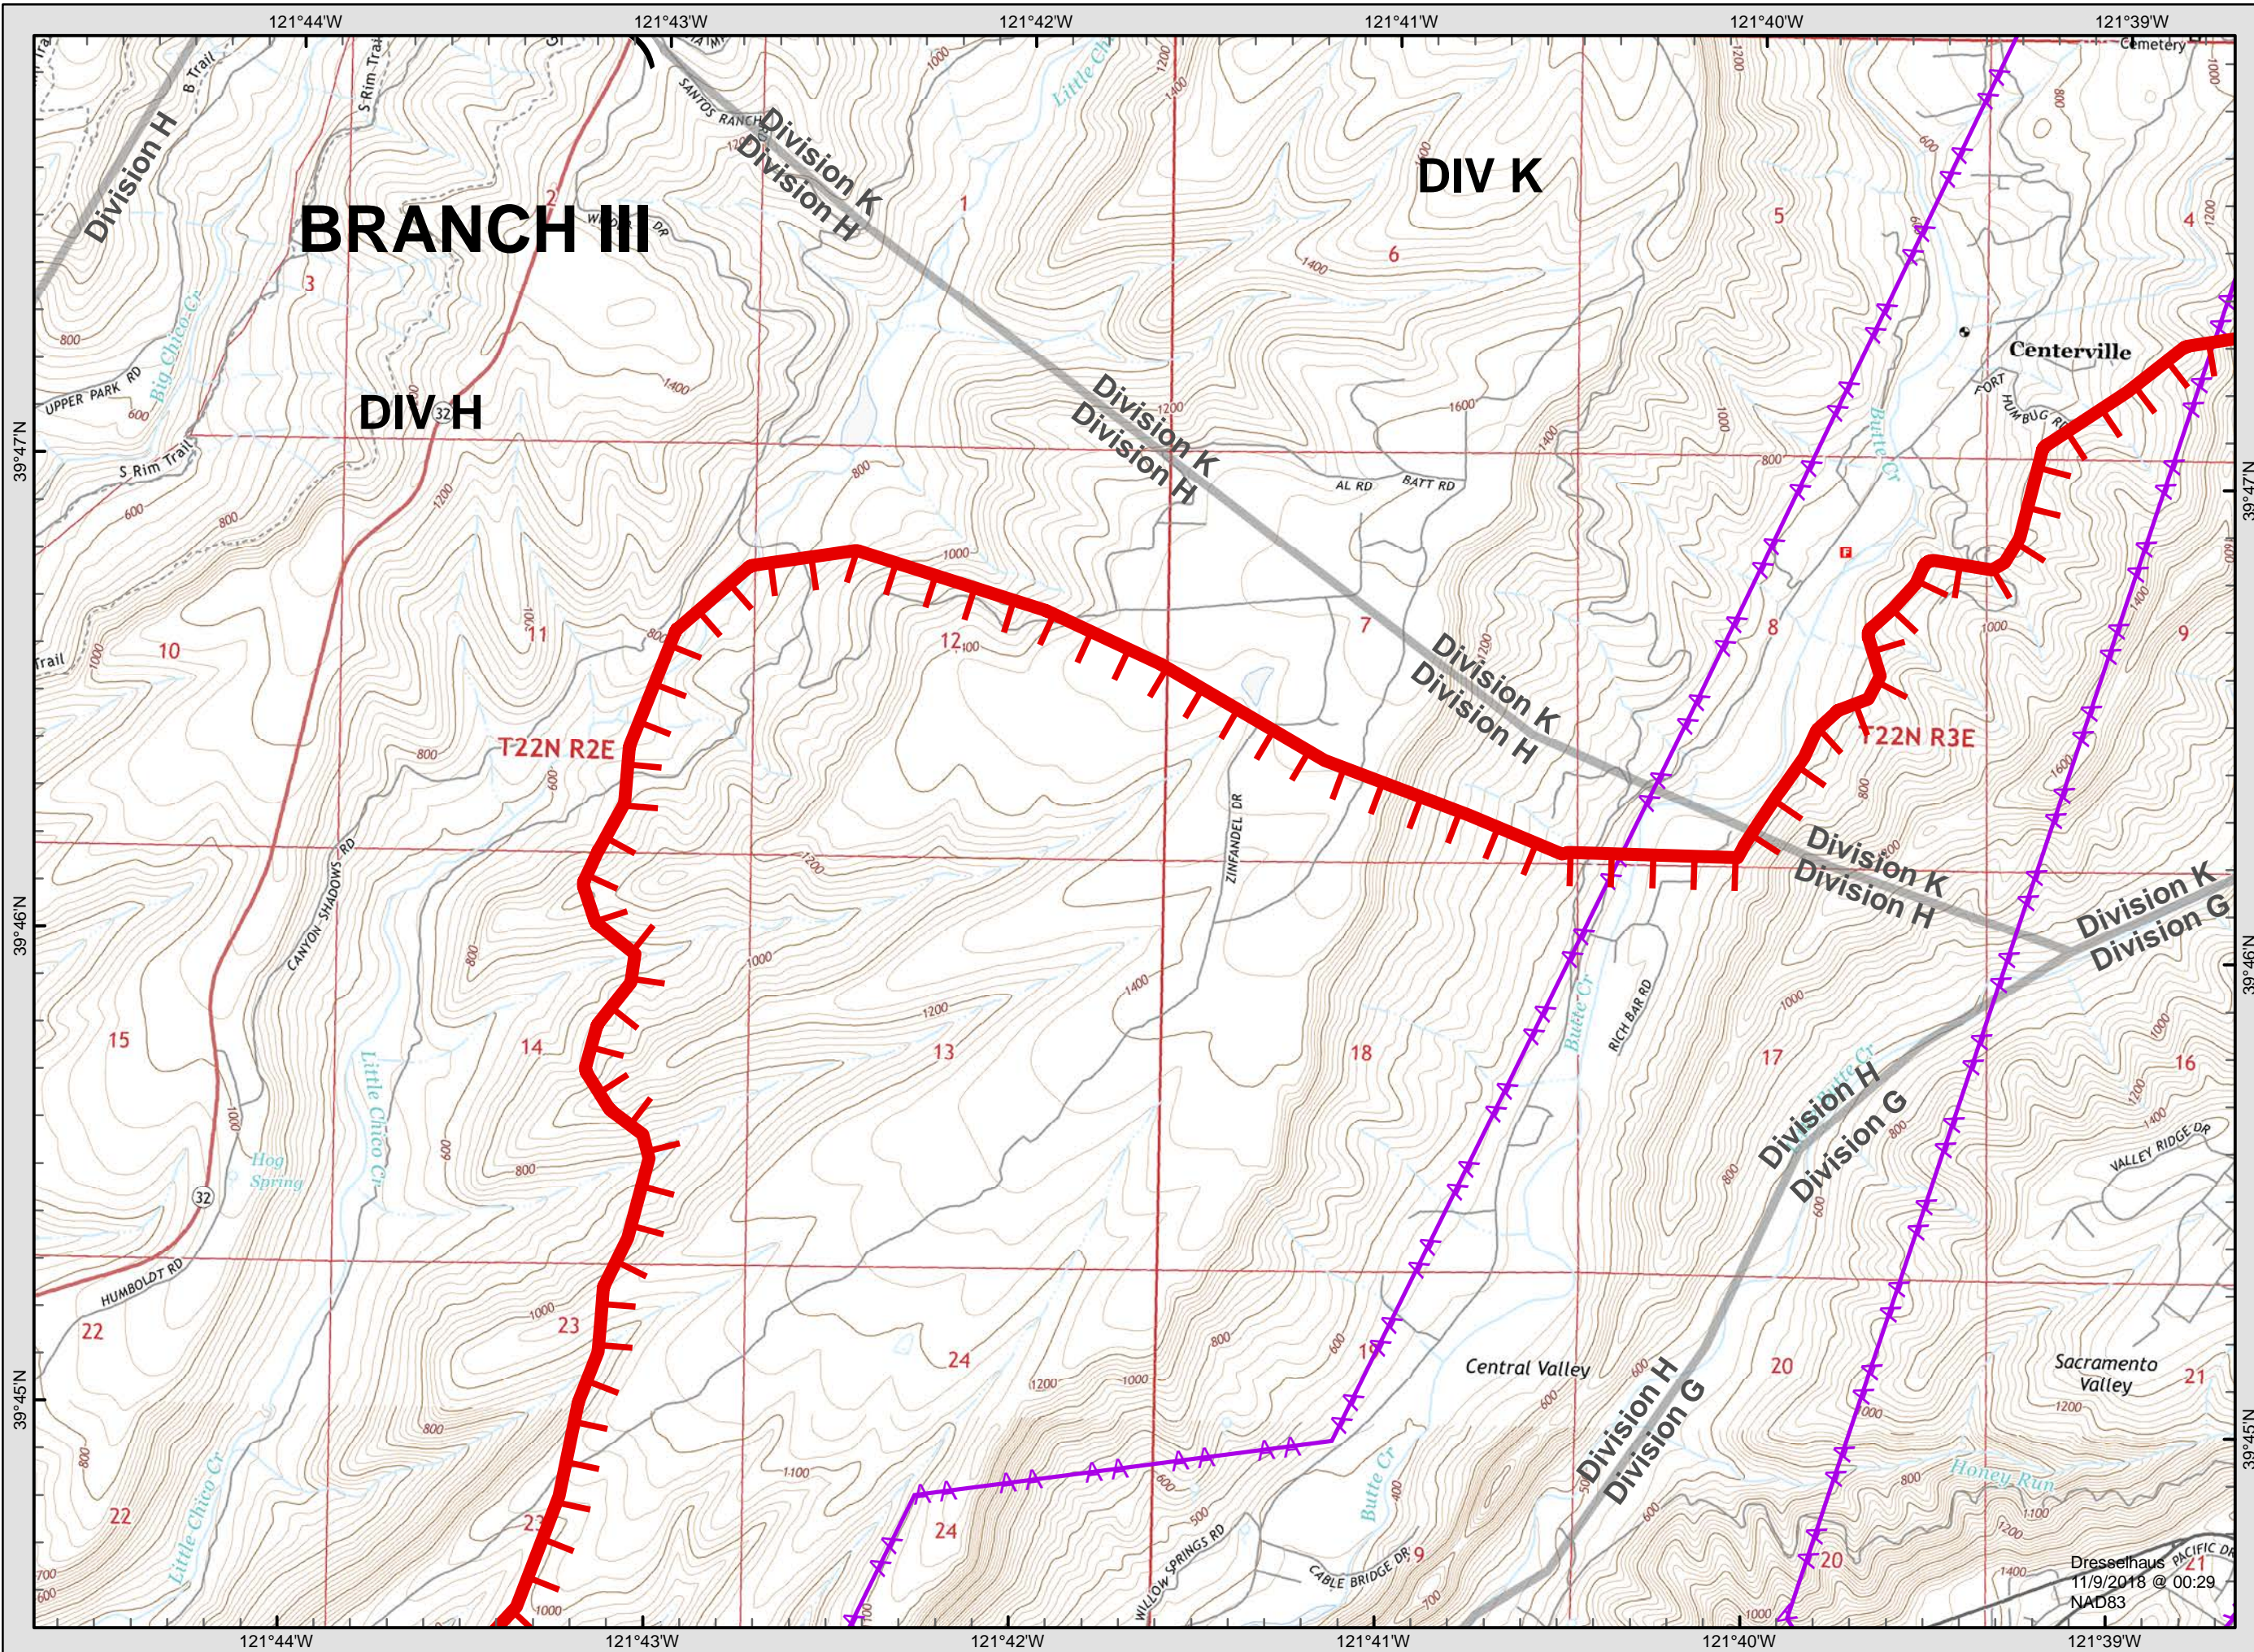

Camp Incident
CA-BTU-016737
November 9, 2018
IAP Map

Page 9

Legend

- Division
- Branch
- Completed Line
- Uncontrolled Fire Edge
- Completed Dozer Line
- Proposed Dozer Line
- Drop Point
- Spot Fire
- Helispot
- Staging Area
- Water Source

Dresselhaus
11/9/2018 @ 00:29
NAD83