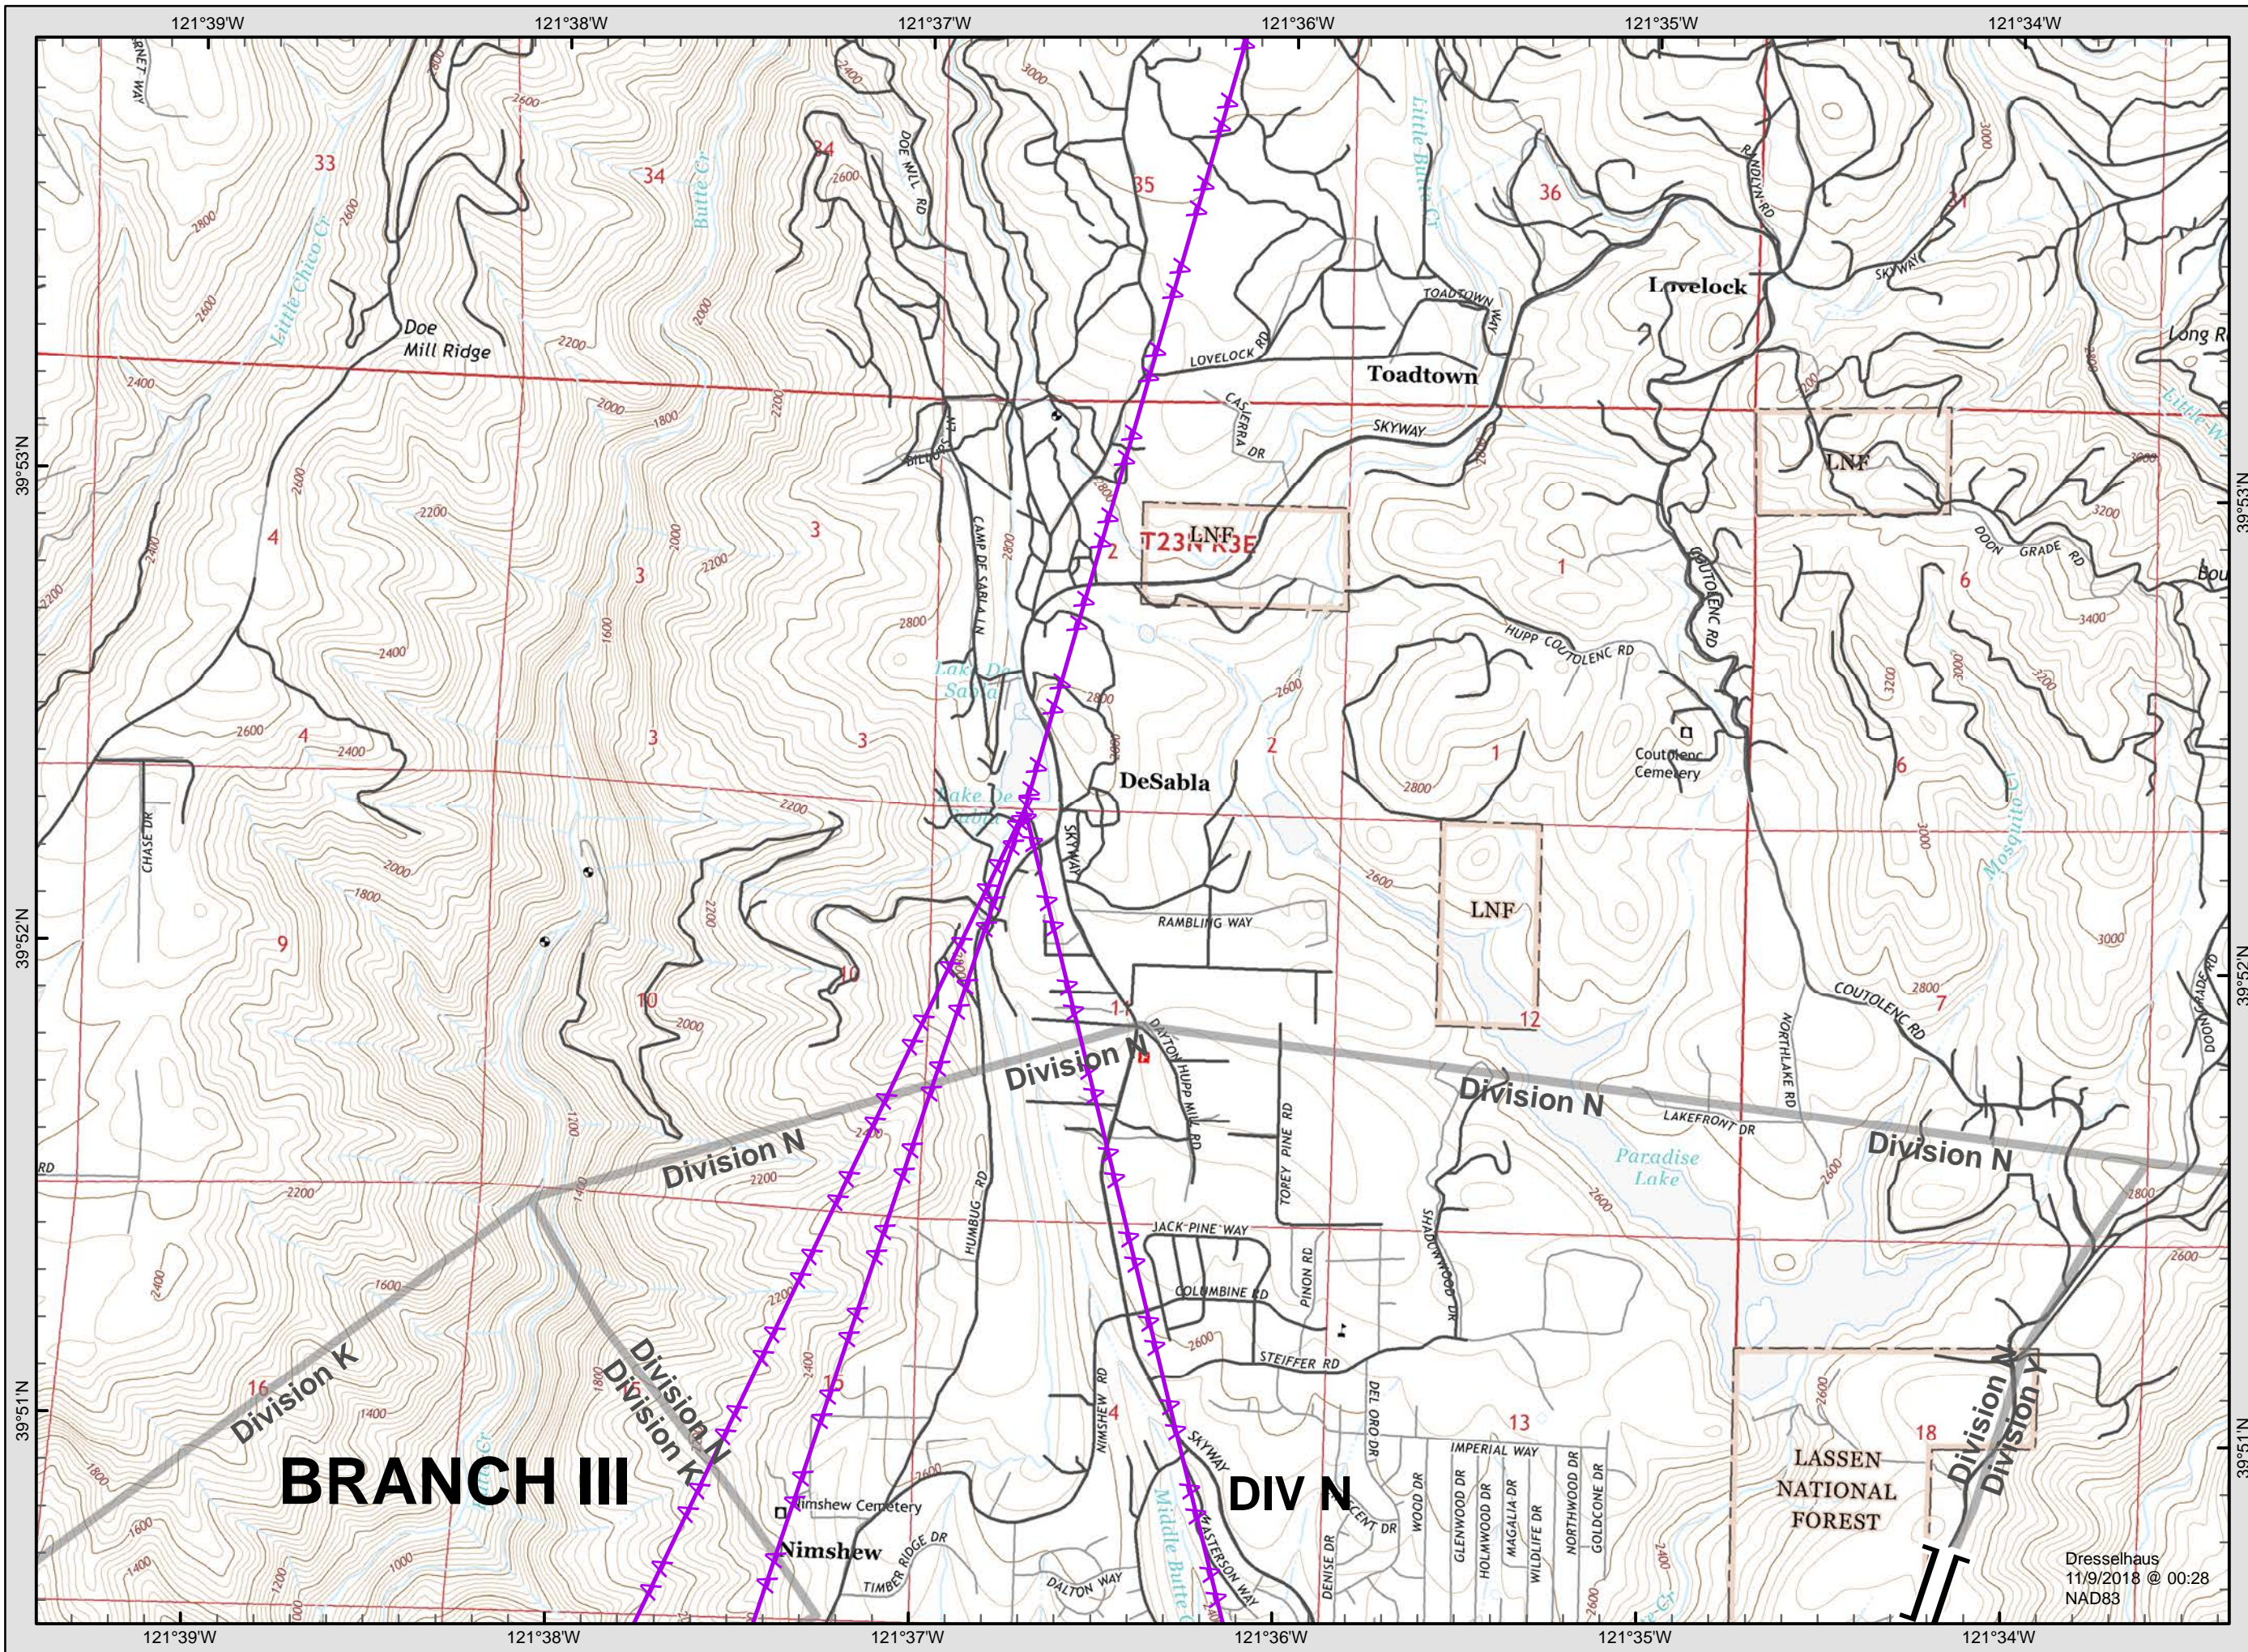

**Camp Incident**  
**CA-BTU-016737**  
**November 9, 2018**  
**IAP Map**

**Index**

**Legend**

- ) ( Division
- ] [ Branch
- Completed Line
- Uncontrolled Fire Edge
- XXXXX Completed Dozer Line
- ⋯ Proposed Dozer Line
- Drop Point
- Spot Fire
- Helispot
- ⊙ Staging Area
- ⊙ Water Source

Dresselhaus  
 11/9/2018 @ 01:39  
 NAD83

**Camp Incident**  
**CA-BTU-016737**  
**November 9, 2018**  
**IAP Map**

**Page 1**

**Legend**

- Division
- Branch
- Completed Line
- Uncontrolled Fire Edge
- Completed Dozer Line
- Proposed Dozer Line
- Drop Point
- Spot Fire
- Helispot
- Staging Area
- Water Source

Dresselhaus  
 11/9/2018 @ 00:28  
 NAD83

**Camp Incident**  
**CA-BTU-016737**  
**November 9, 2018**  
**IAP Map**

**Page 2**

**Legend**

- ( ) Division
- [ ] Branch
- Completed Line
- Uncontrolled Fire Edge
- XXXXX Completed Dozer Line
- X•• Proposed Dozer Line
- Drop Point
- ♂ Spot Fire
- Helipoint
- ⊙ Staging Area
- ⊙ Water Source

Dresselhaus  
 11/9/2018 @ 00:28  
 NAD83

**Camp Incident**  
**CA-BTU-016737**  
**November 9, 2018**  
**IAP Map**

**Page 3**

**Legend**

- Division
- Branch
- Completed Line
- Uncontrolled Fire Edge
- Completed Dozer Line
- Proposed Dozer Line
- Drop Point
- Spot Fire
- Helispot
- Staging Area
- Water Source