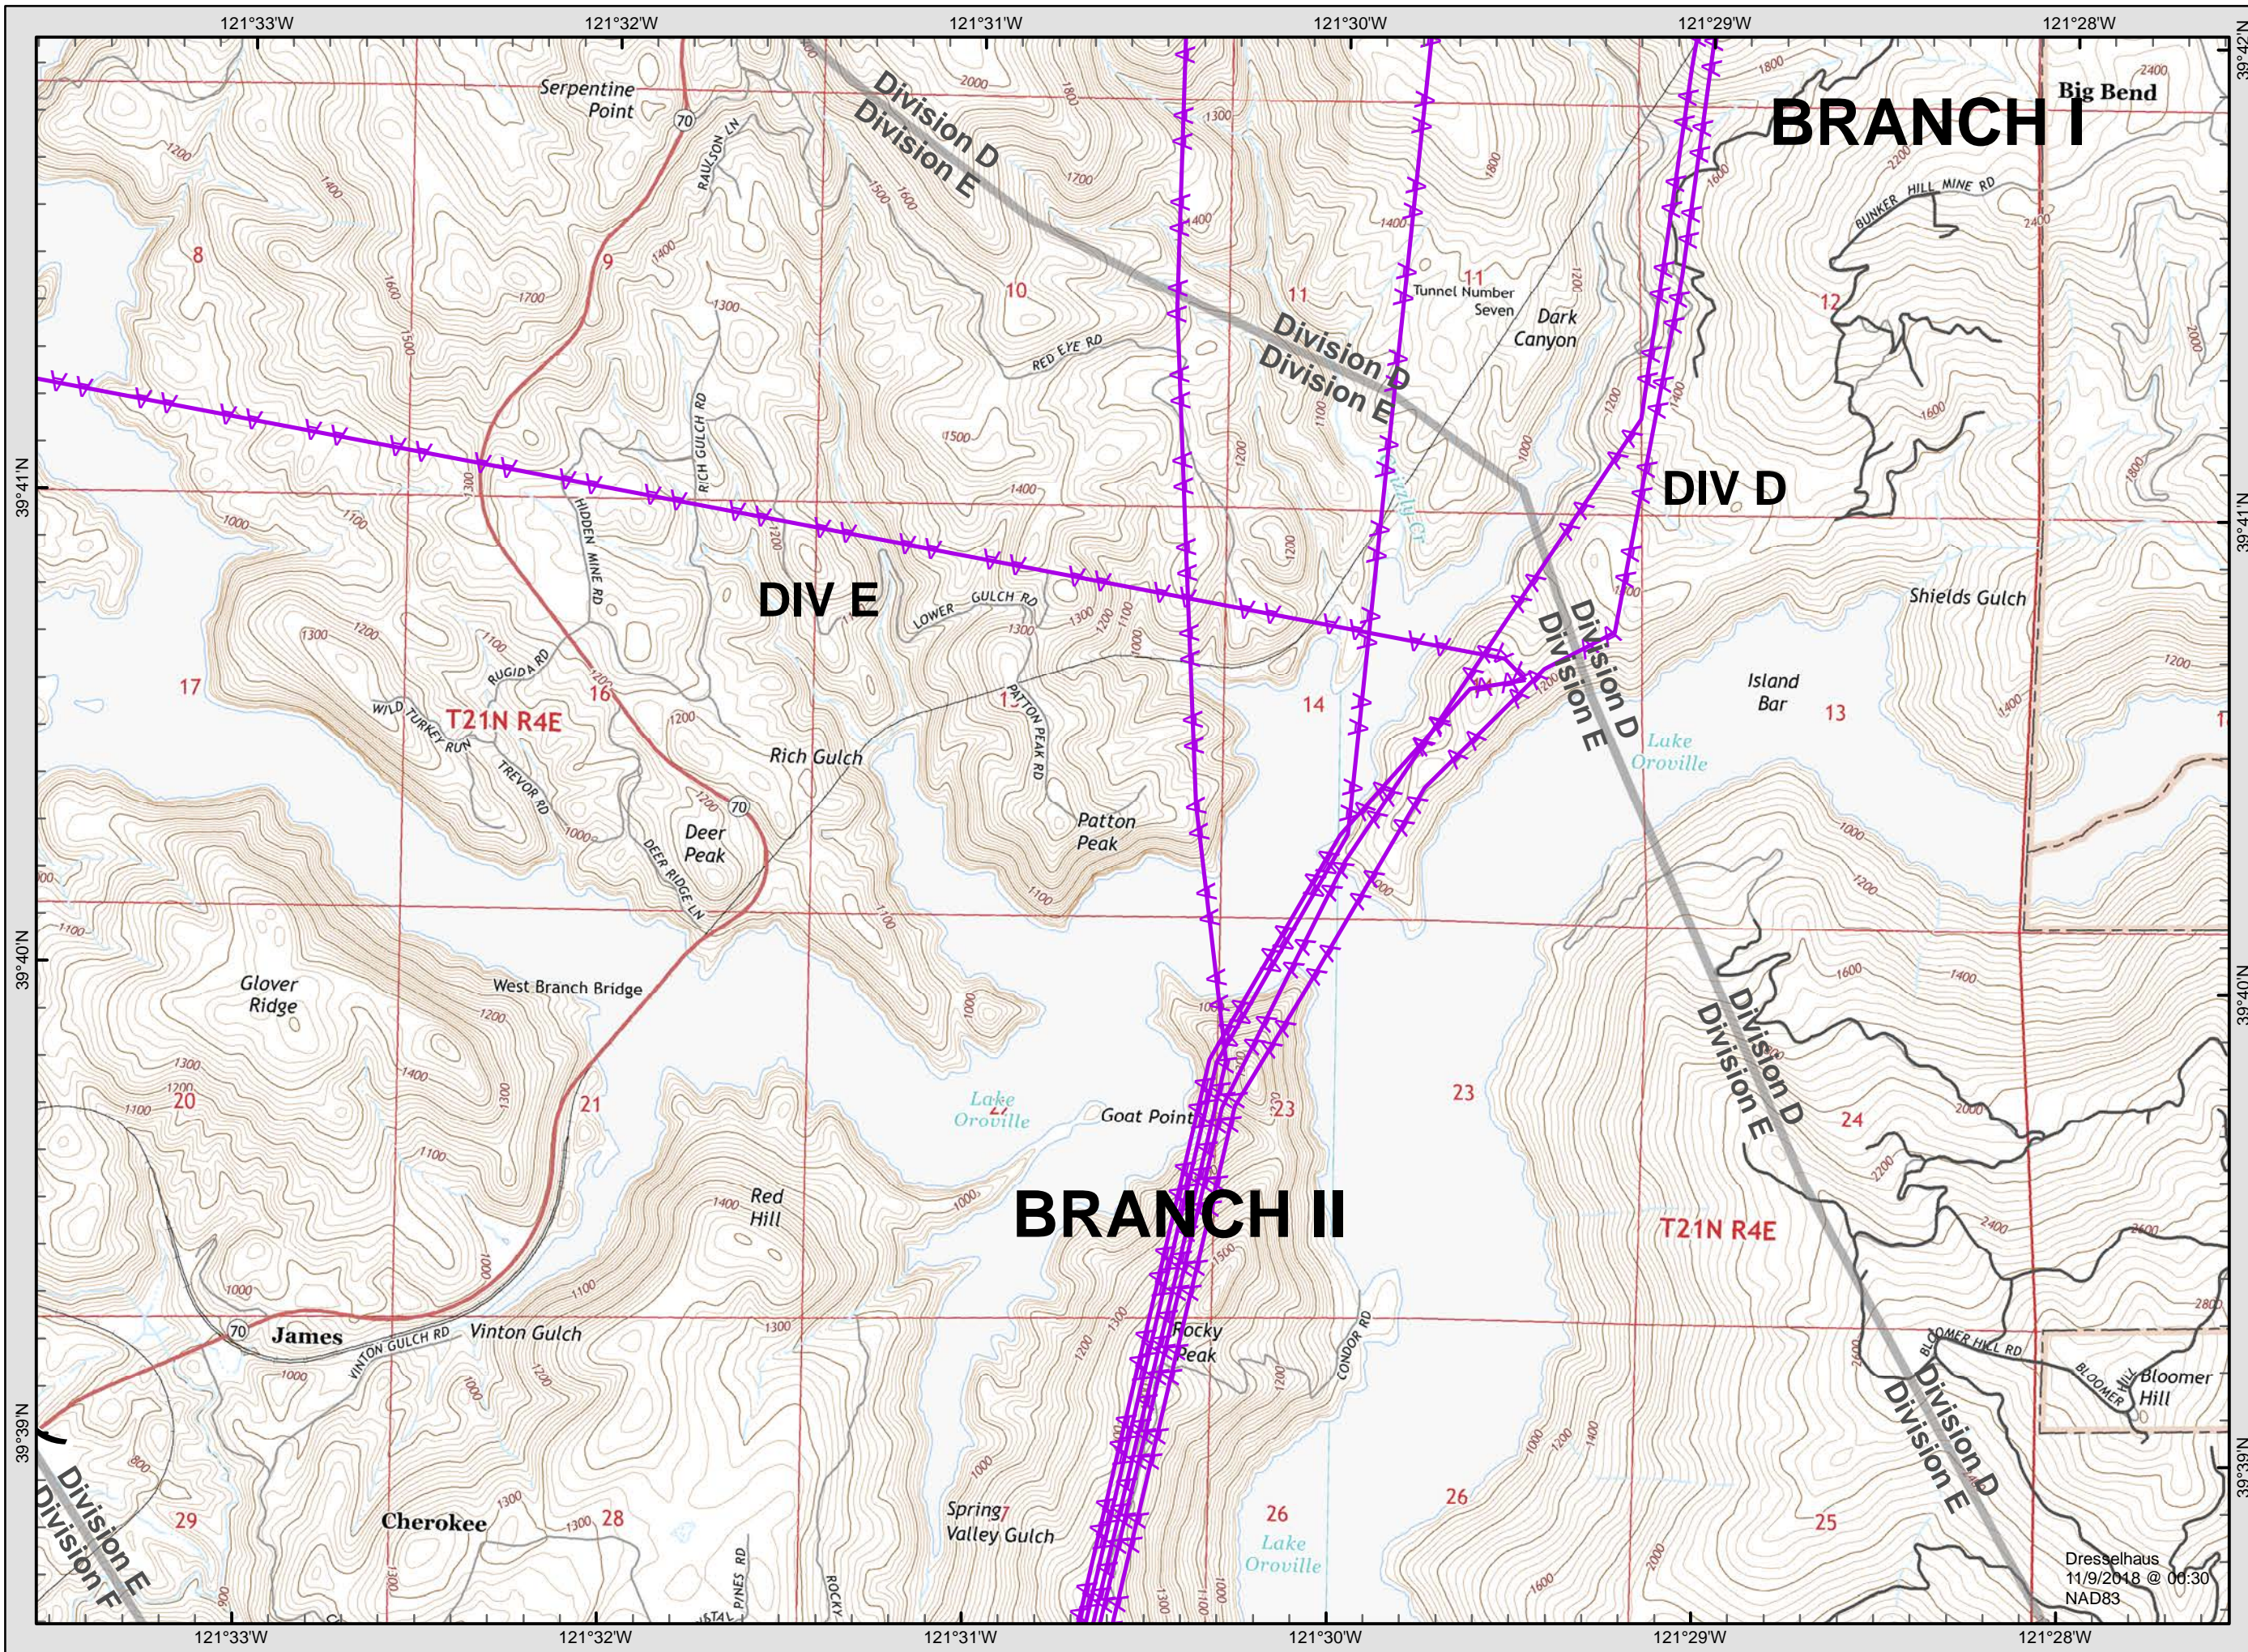

Camp Incident
CA-BTU-016737
November 9, 2018
IAP Map

Page 21

1. **Legend**
2. Division
   - Branch
   - Completed Line
   - Uncontrolled Fire Edge
   - Completed Dozer Line
   - Proposed Dozer Line
   - Drop Point
   - Spot Fire
   - Helispot
   - Staging Area
   - Water Source

Dresselhaus
11/9/2018 @ 06:30
NAD83