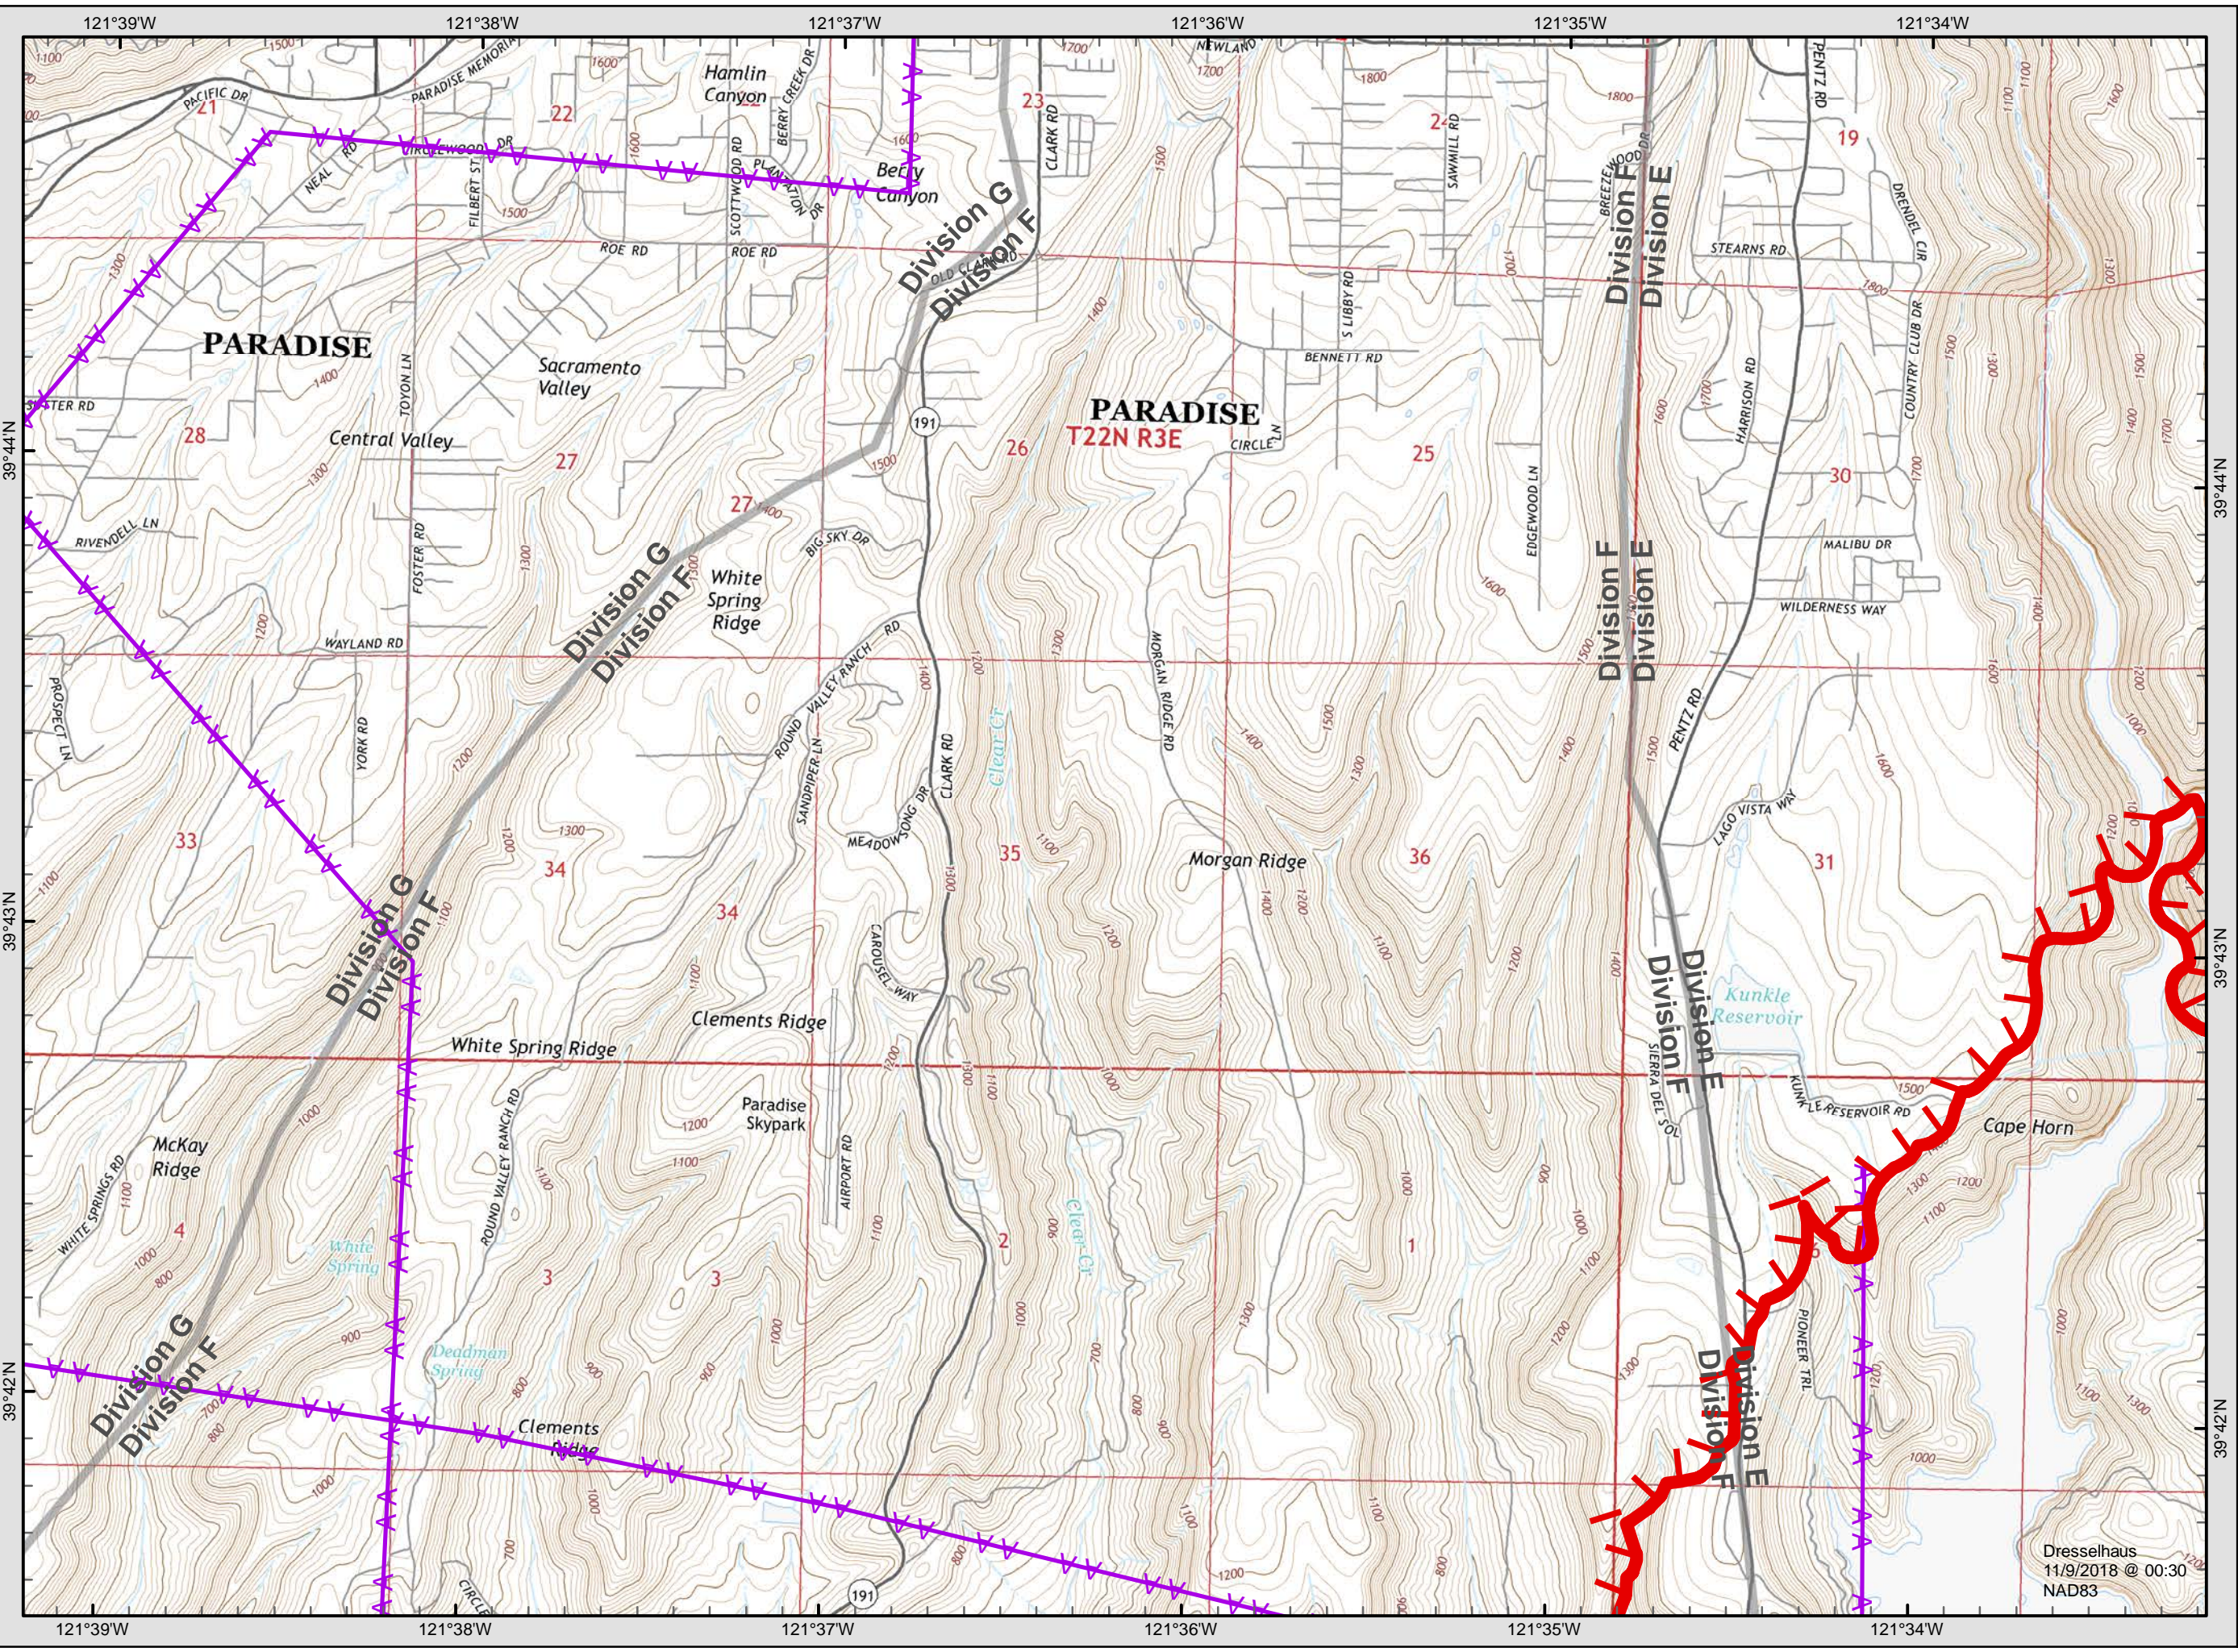

Camp Incident CA-BTU-016737 November 9, 2018 IAP Map

Page 15

1. ### Legend
2. Division
   - Branch
   - Completed Line
   - Uncontrolled Fire Edge
   - Completed Dozer Line
   - Proposed Dozer Line
   - Drop Point
   - Spot Fire
   - Helispot
   - Staging Area
   - Water Source

Dresselhaus
11/9/2018 @ 00:30
NAD83