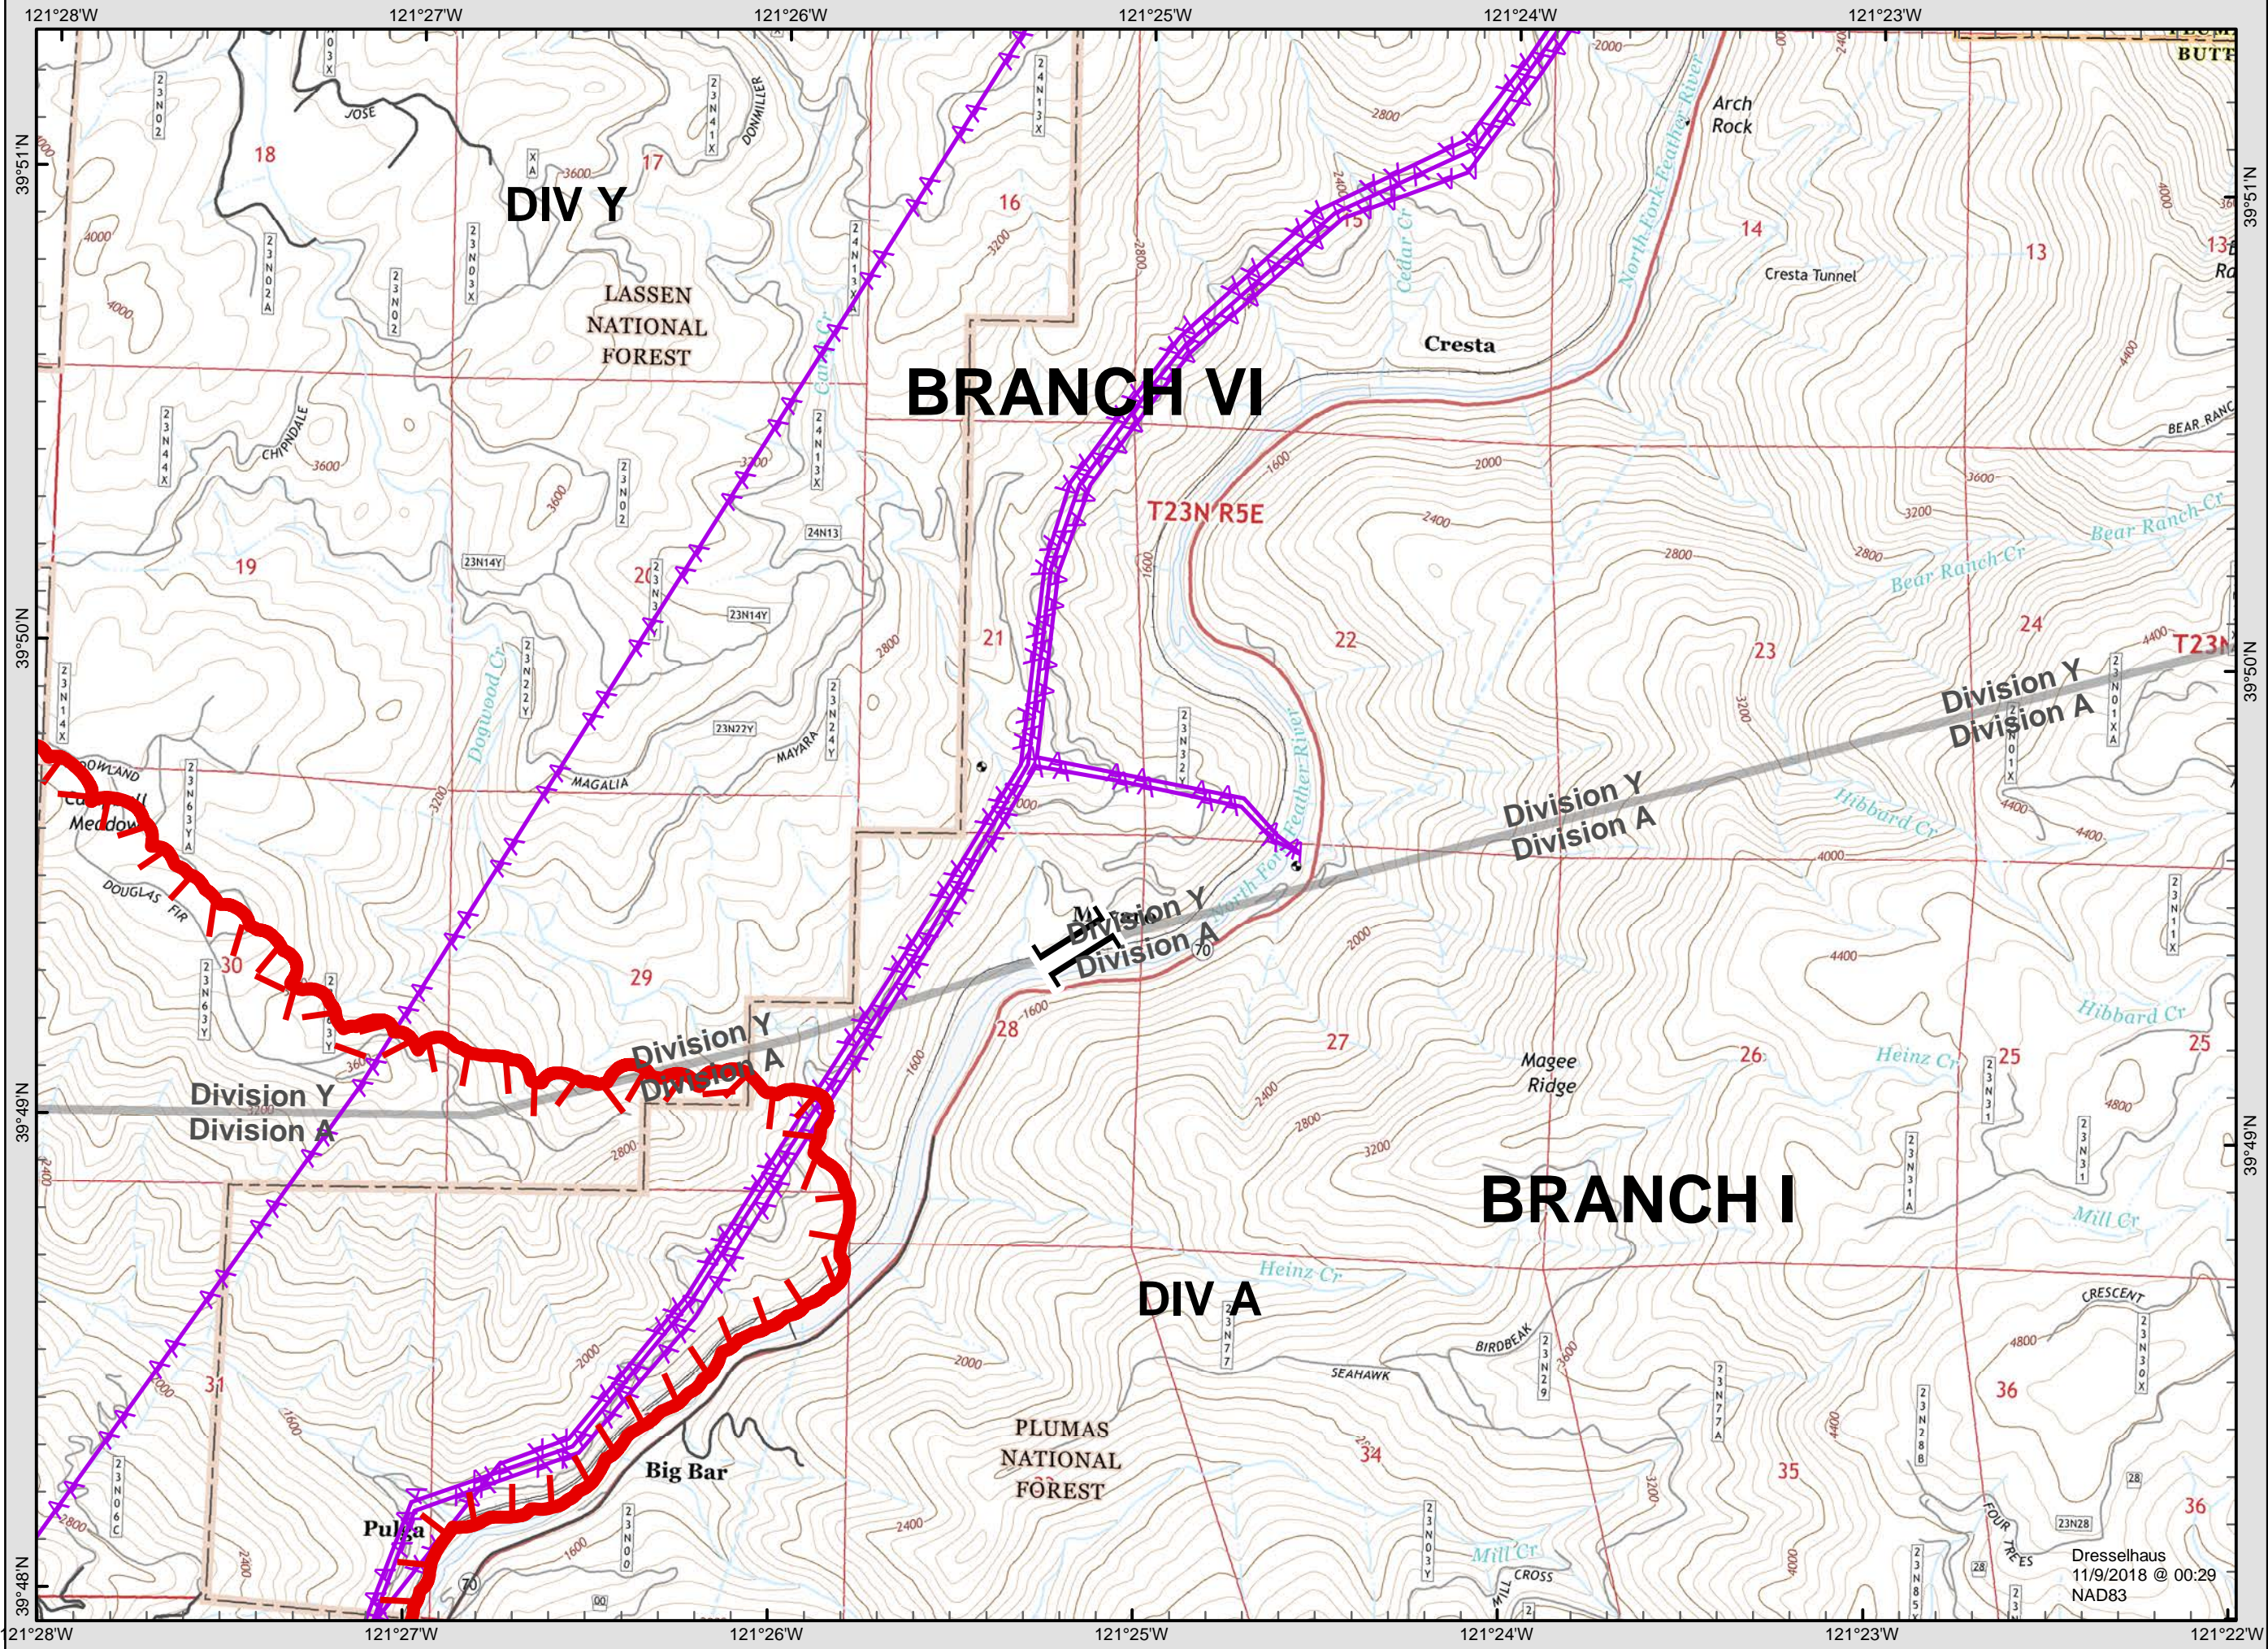

Dresselhaus  
 11/9/2018 @ 00:28  
 NAD83

**Camp Incident**  
**CA-BTU-016737**  
**November 9, 2018**  
**IAP Map**

**Page 3**

**Legend**

- Division
- Branch
- Completed Line
- Uncontrolled Fire Edge
- Completed Dozer Line
- Proposed Dozer Line
- Drop Point
- Spot Fire
- Helispot
- Staging Area
- Water Source

### Legend

- Division
- Branch
- Completed Line
- Uncontrolled Fire Edge
- Completed Dozer Line
- Proposed Dozer Line
- Drop Point
- Spot Fire
- Helispot
- Staging Area
- Water Source

0 0.25 0.5  
Miles