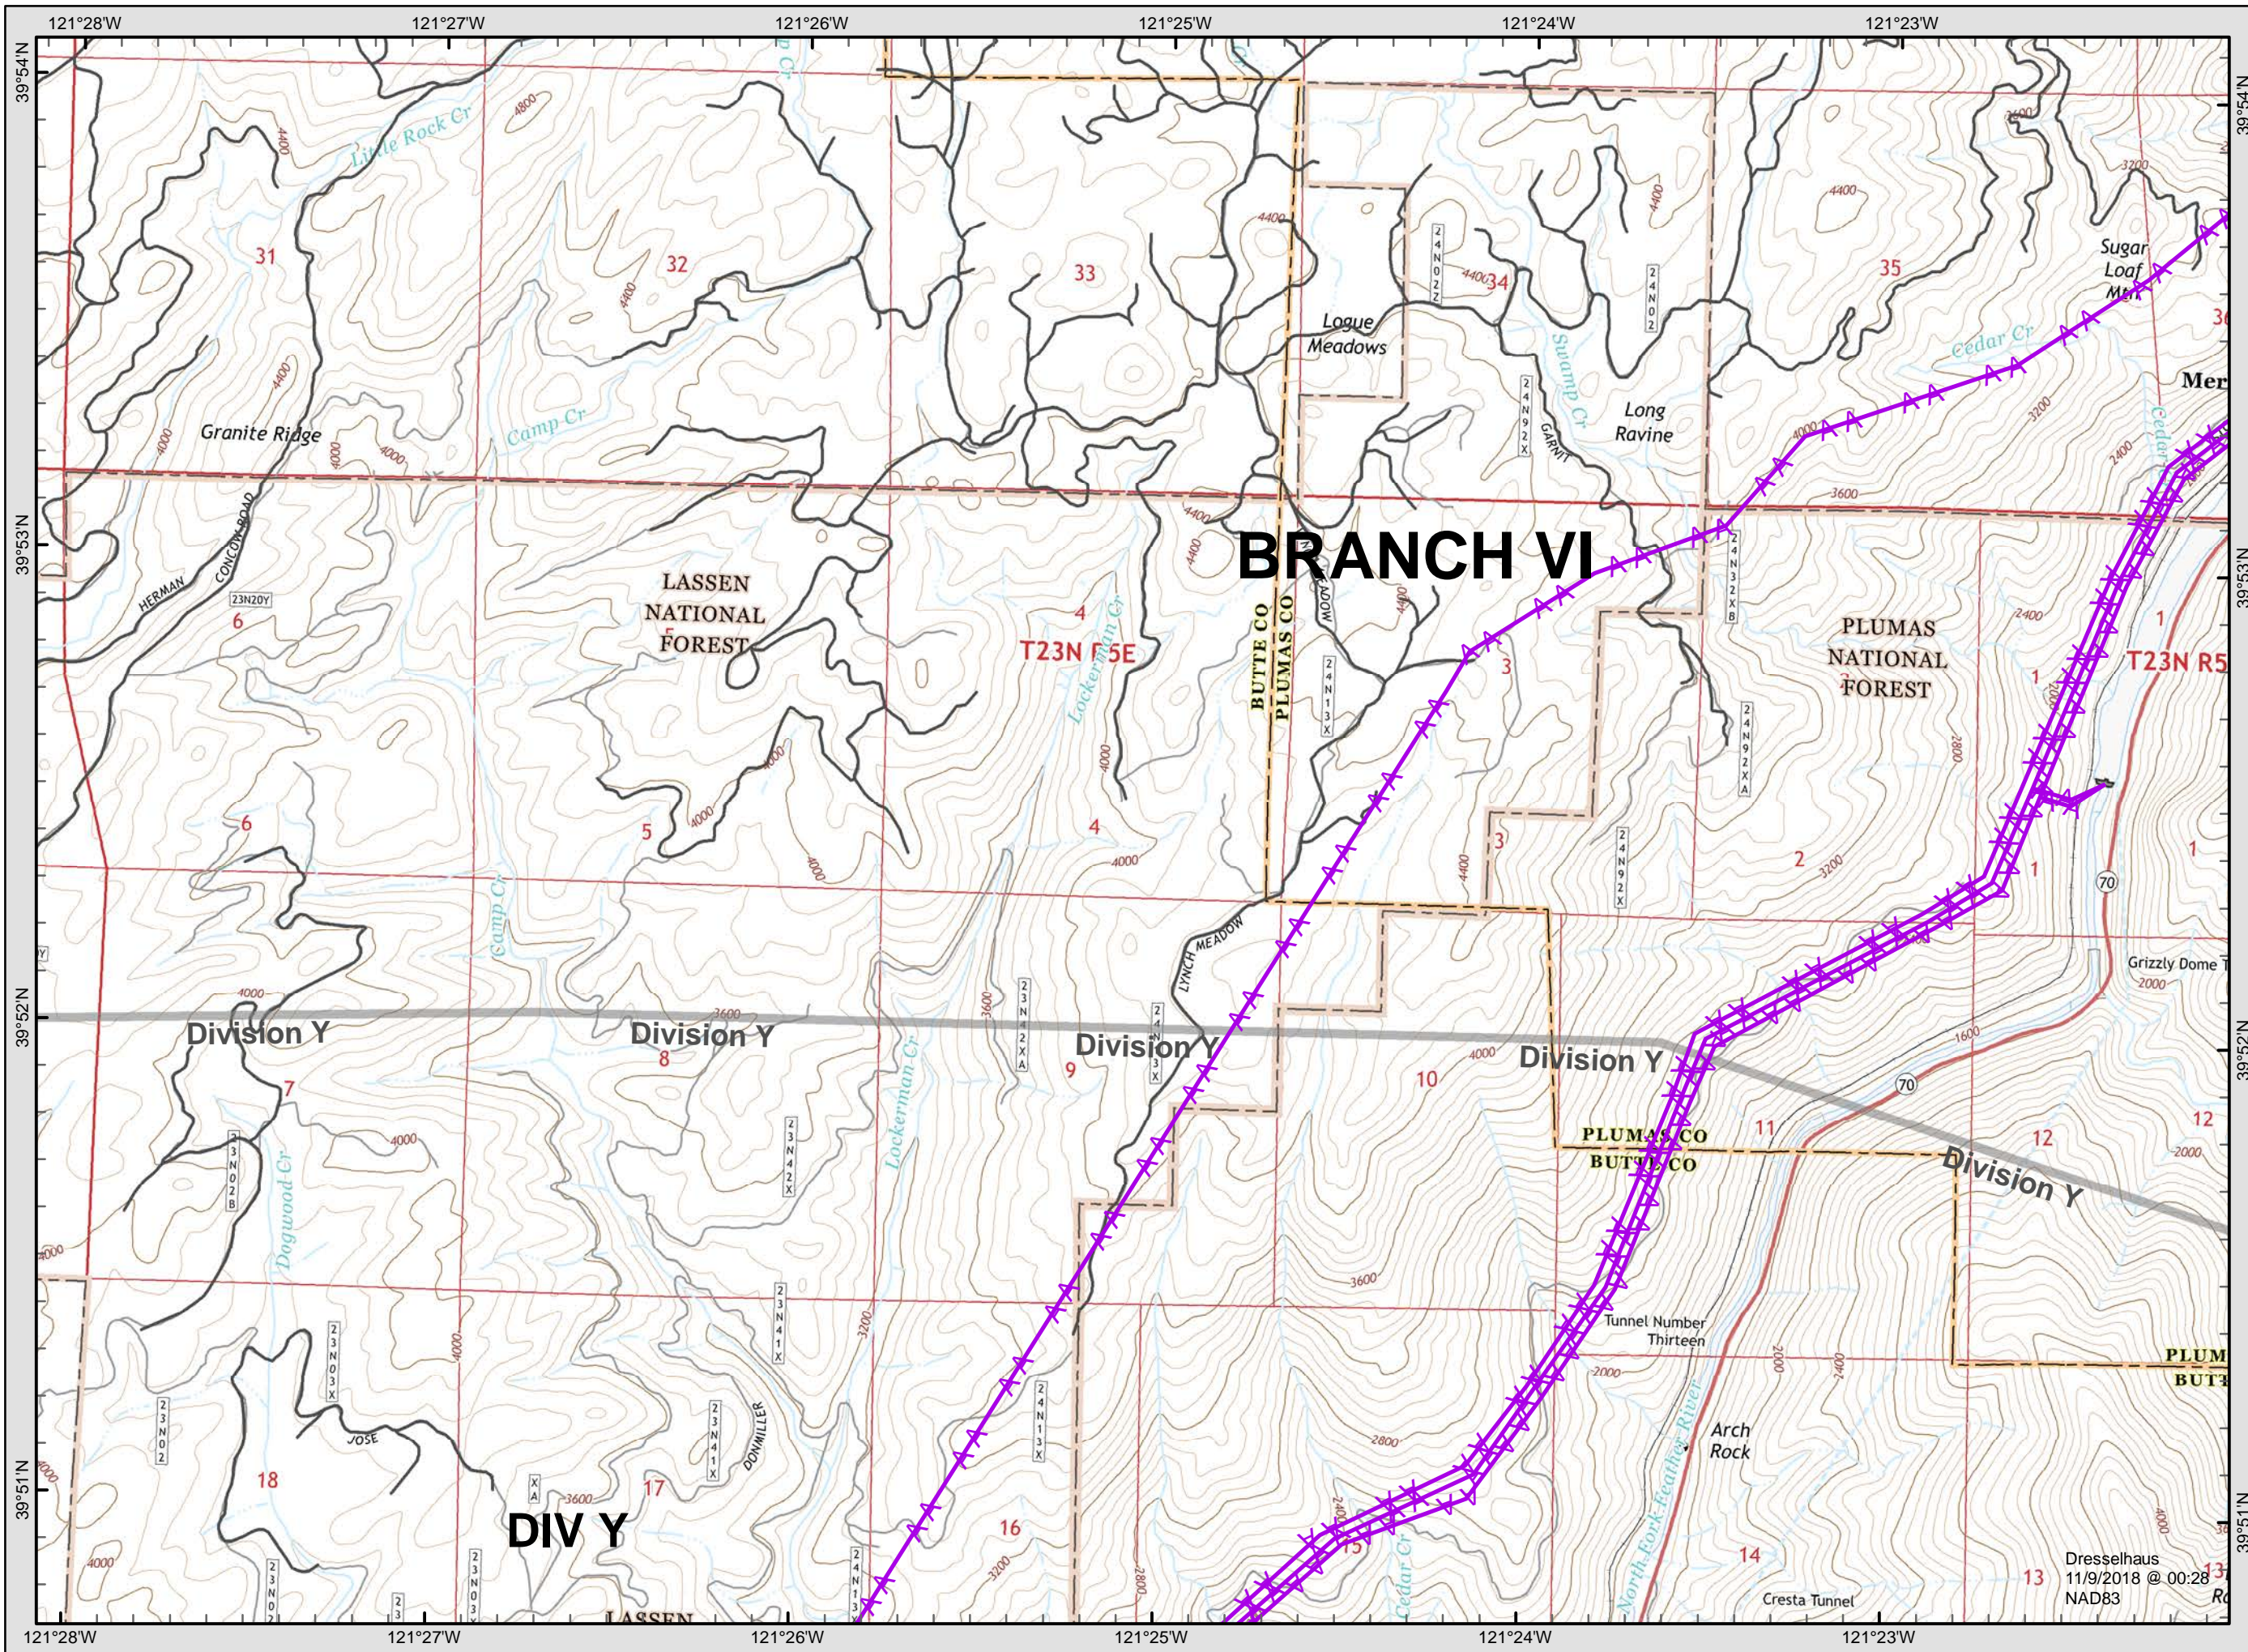

Dresselhaus  
 11/9/2018 @ 00:28  
 NAD83

**Camp Incident**  
**CA-BTU-016737**  
**November 9, 2018**  
**IAP Map**

**Page 2**

**Legend**

- ( ) Division
- [ ] Branch
- Completed Line
- Uncontrolled Fire Edge
- XXXXX Completed Dozer Line
- X•• Proposed Dozer Line
- Drop Point
- ♂ Spot Fire
- Helipoint
- ⊙ Staging Area
- ⊙ Water Source

Dresselhaus  
 11/9/2018 @ 00:28  
 NAD83

**Camp Incident**  
**CA-BTU-016737**  
**November 9, 2018**  
**IAP Map**

**Page 3**

**Legend**

- Division
- Branch
- Completed Line
- Uncontrolled Fire Edge
- Completed Dozer Line
- Proposed Dozer Line
- Drop Point
- Spot Fire
- Helispot
- Staging Area
- Water Source