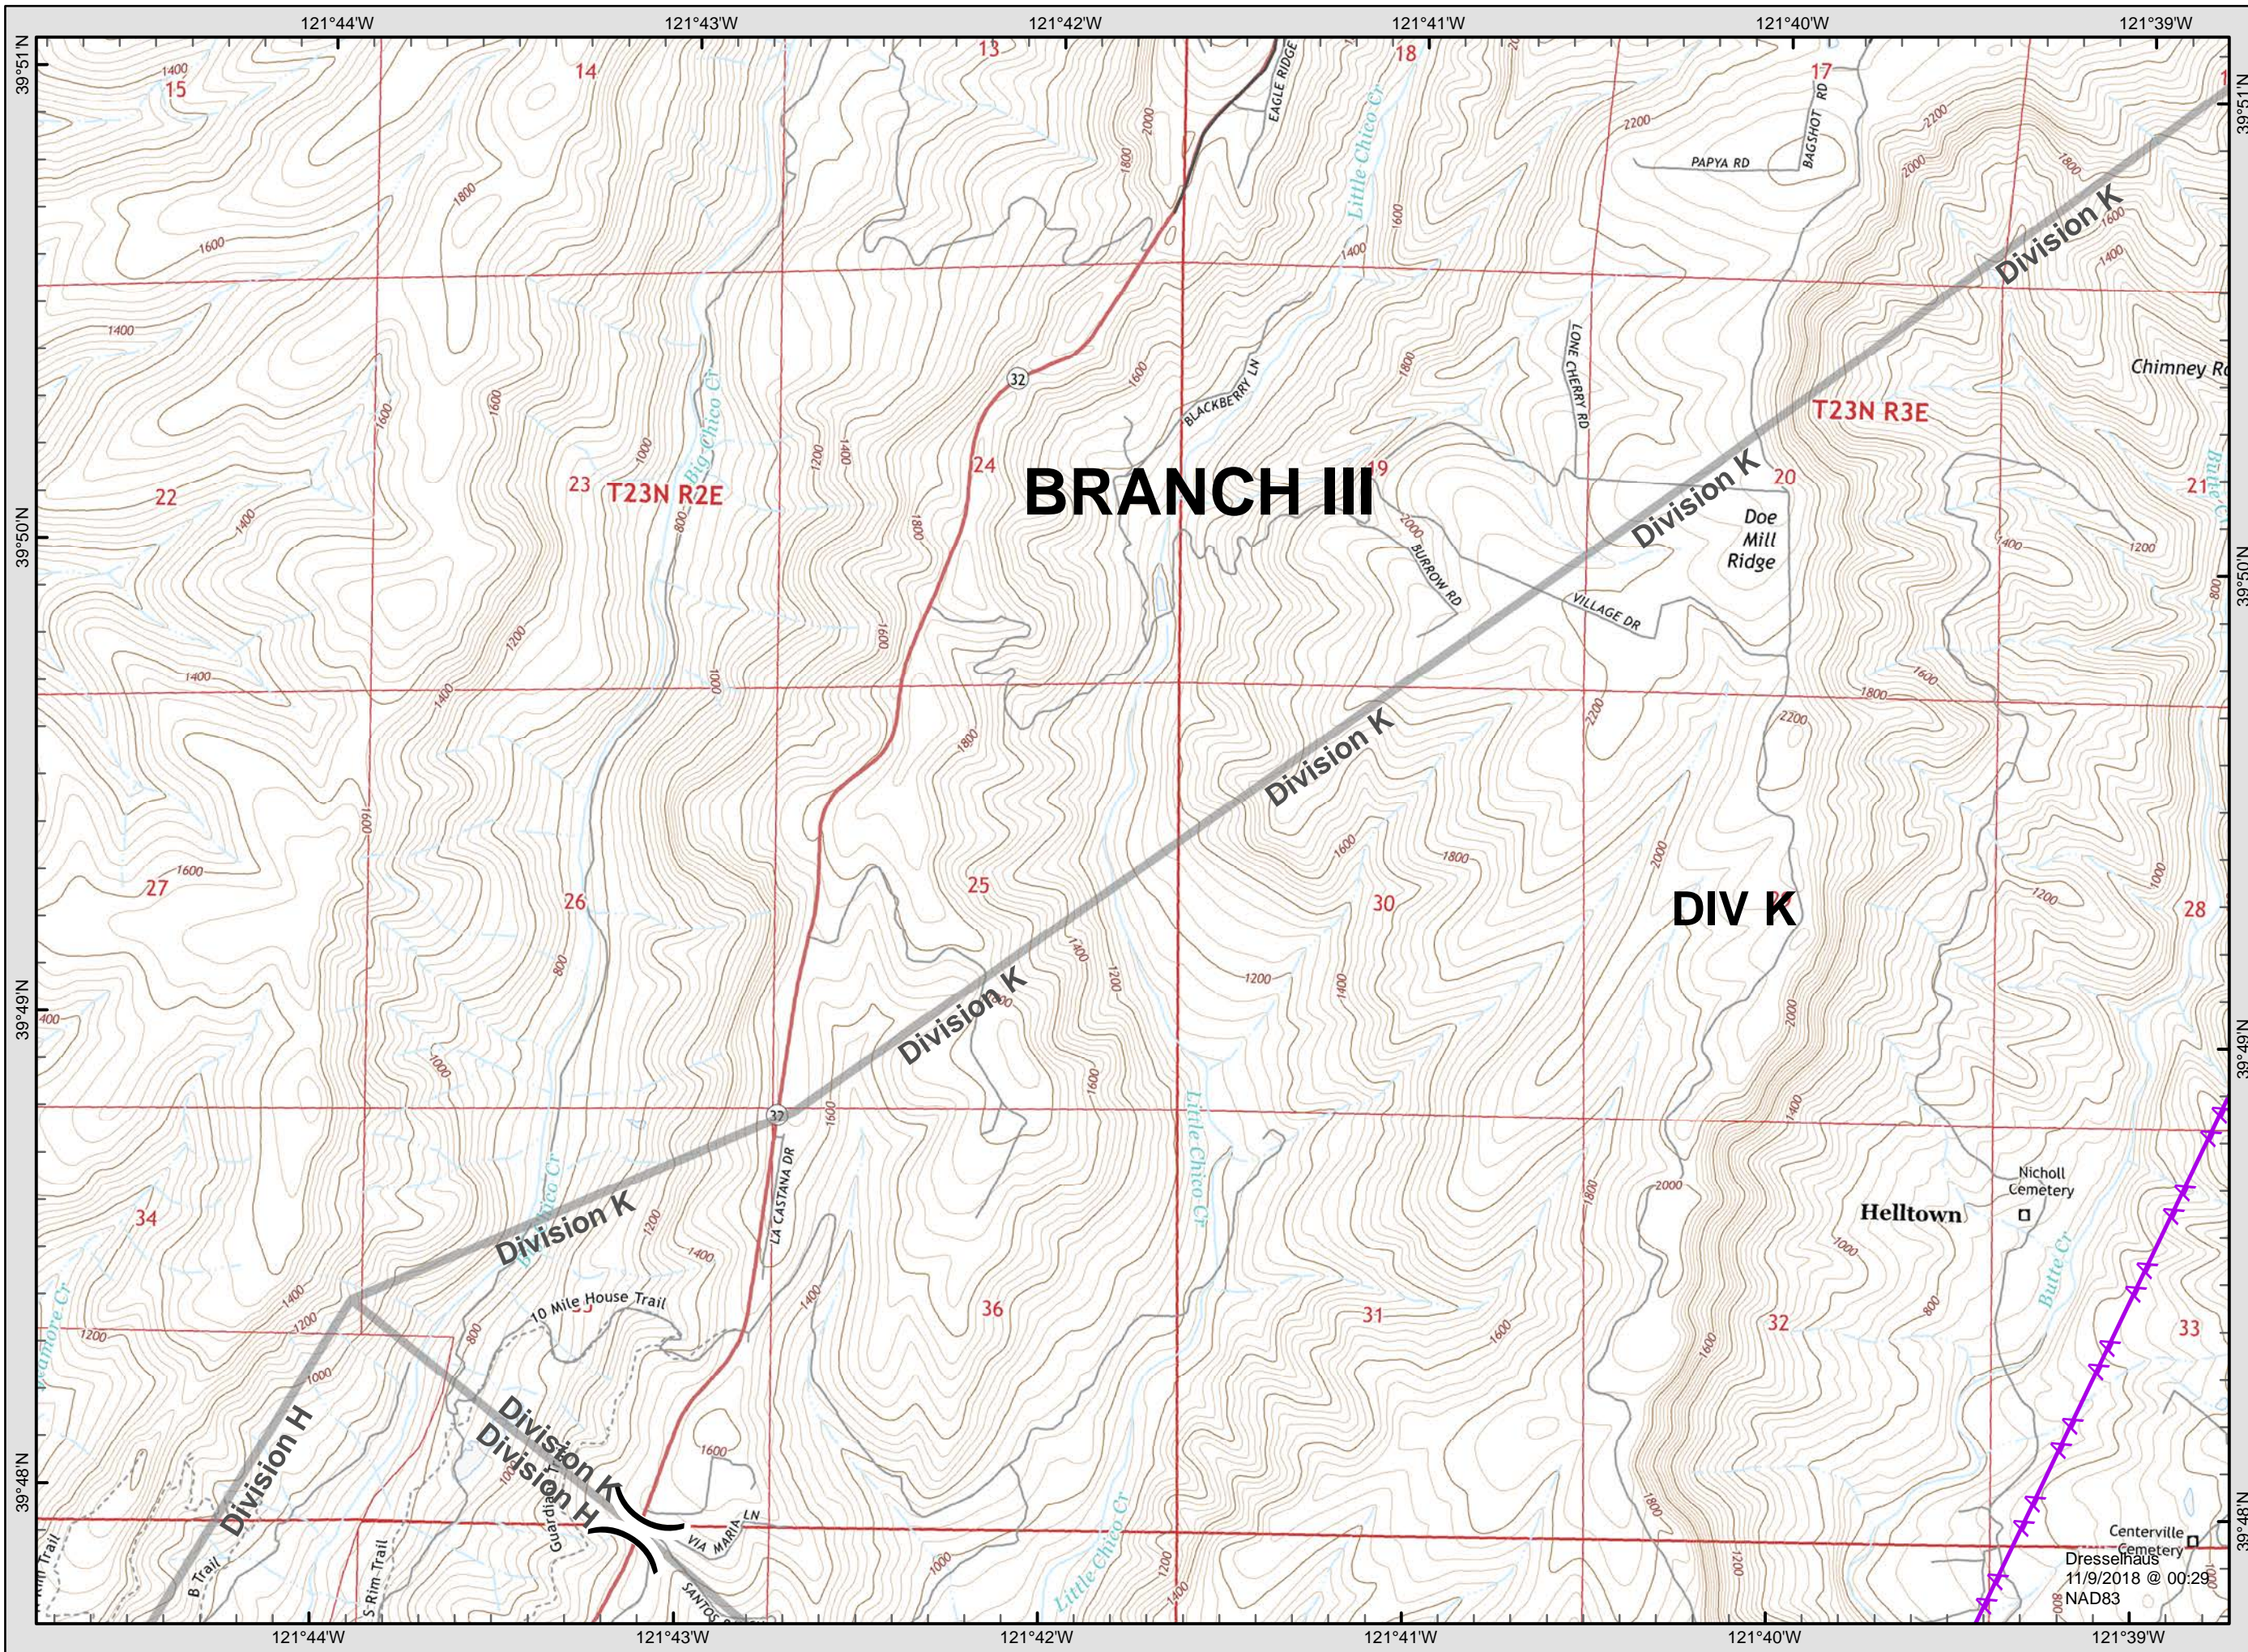

Camp Incident
CA-BTU-016737
November 9, 2018
IAP Map

Page 7

1. **Legend**
2. Division
   - Branch
   - Completed Line
   - Uncontrolled Fire Edge
   - Completed Dozer Line
   - Proposed Dozer Line
   - Drop Point
   - Spot Fire
   - Helispot
   - Staging Area
   - Water Source

Centerville Cemetery
Dresselhaus
11/9/2018 @ 00:29
NAD83