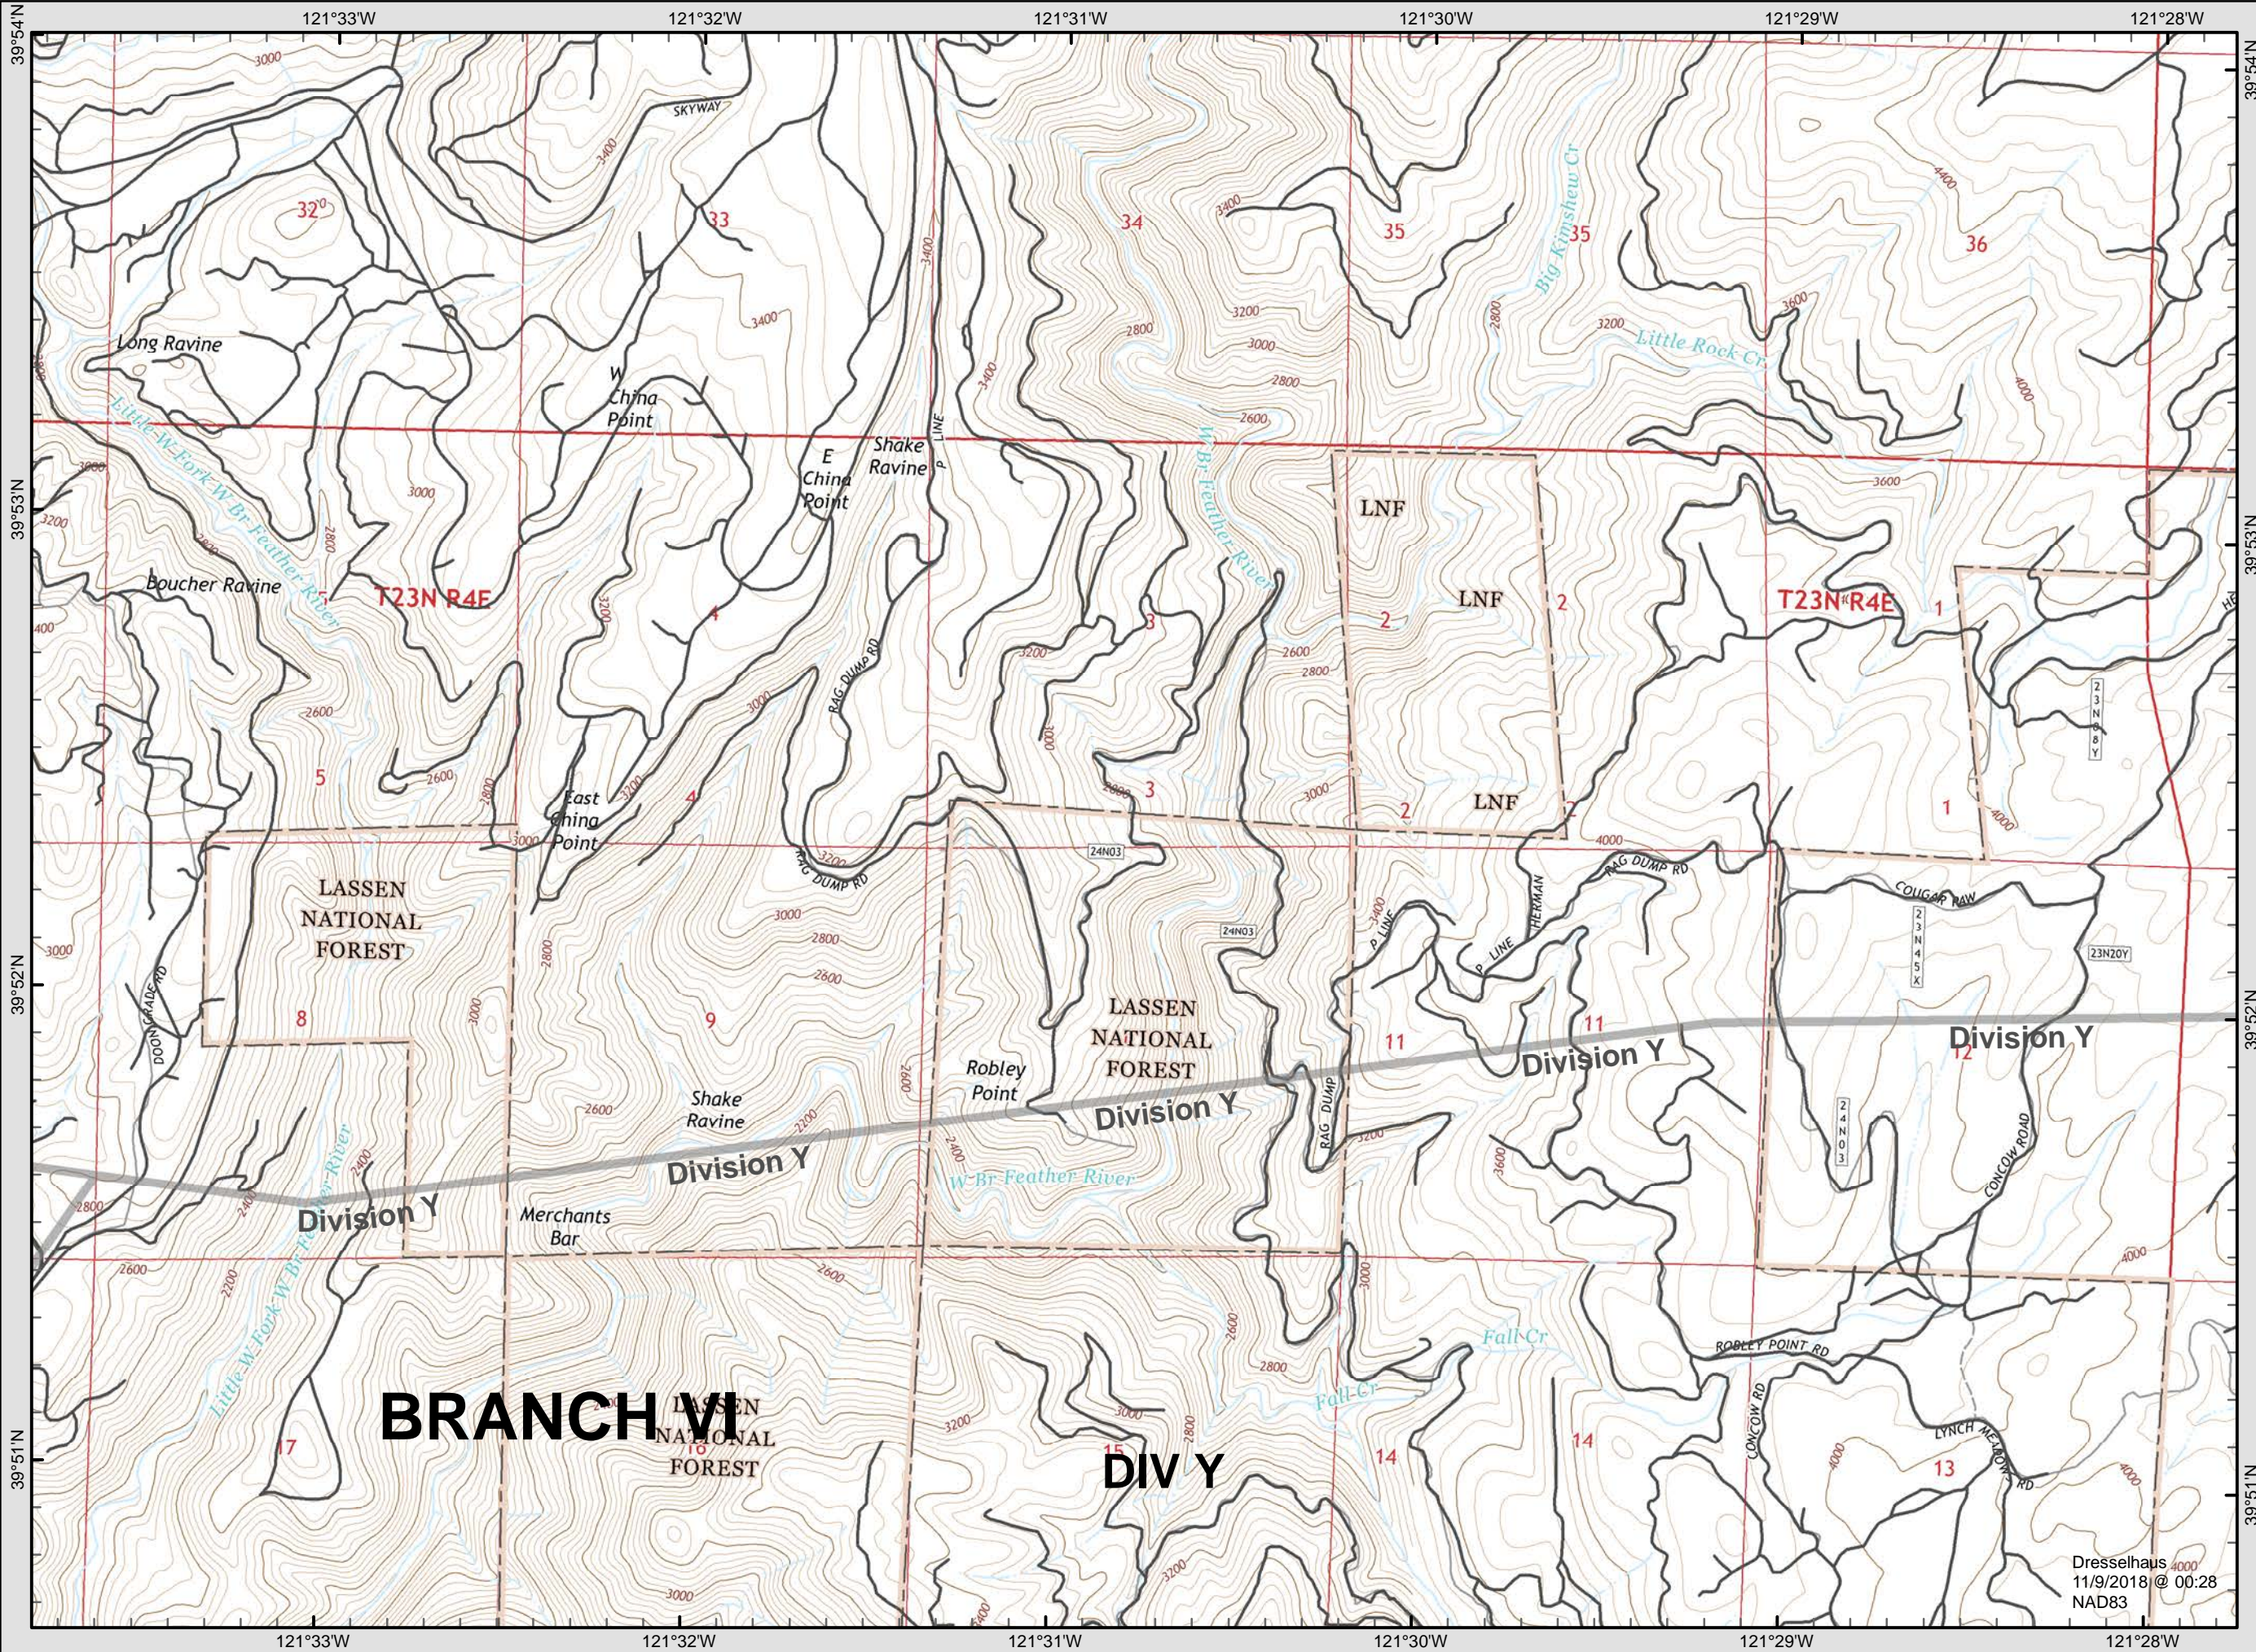

Camp Incident
CA-BTU-016737
November 9, 2018
IAP Map

Page 2

Legend

- ( ) Division
- [ ] Branch
- Completed Line
- Uncontrolled Fire Edge
- XXXXX Completed Dozer Line
- X•• Proposed Dozer Line
- Drop Point
- ♂ Spot Fire
- Helipoint
- ⊙ Staging Area
- ⊙ Water Source

Dresselhaus
11/9/2018 @ 00:28
NAD83