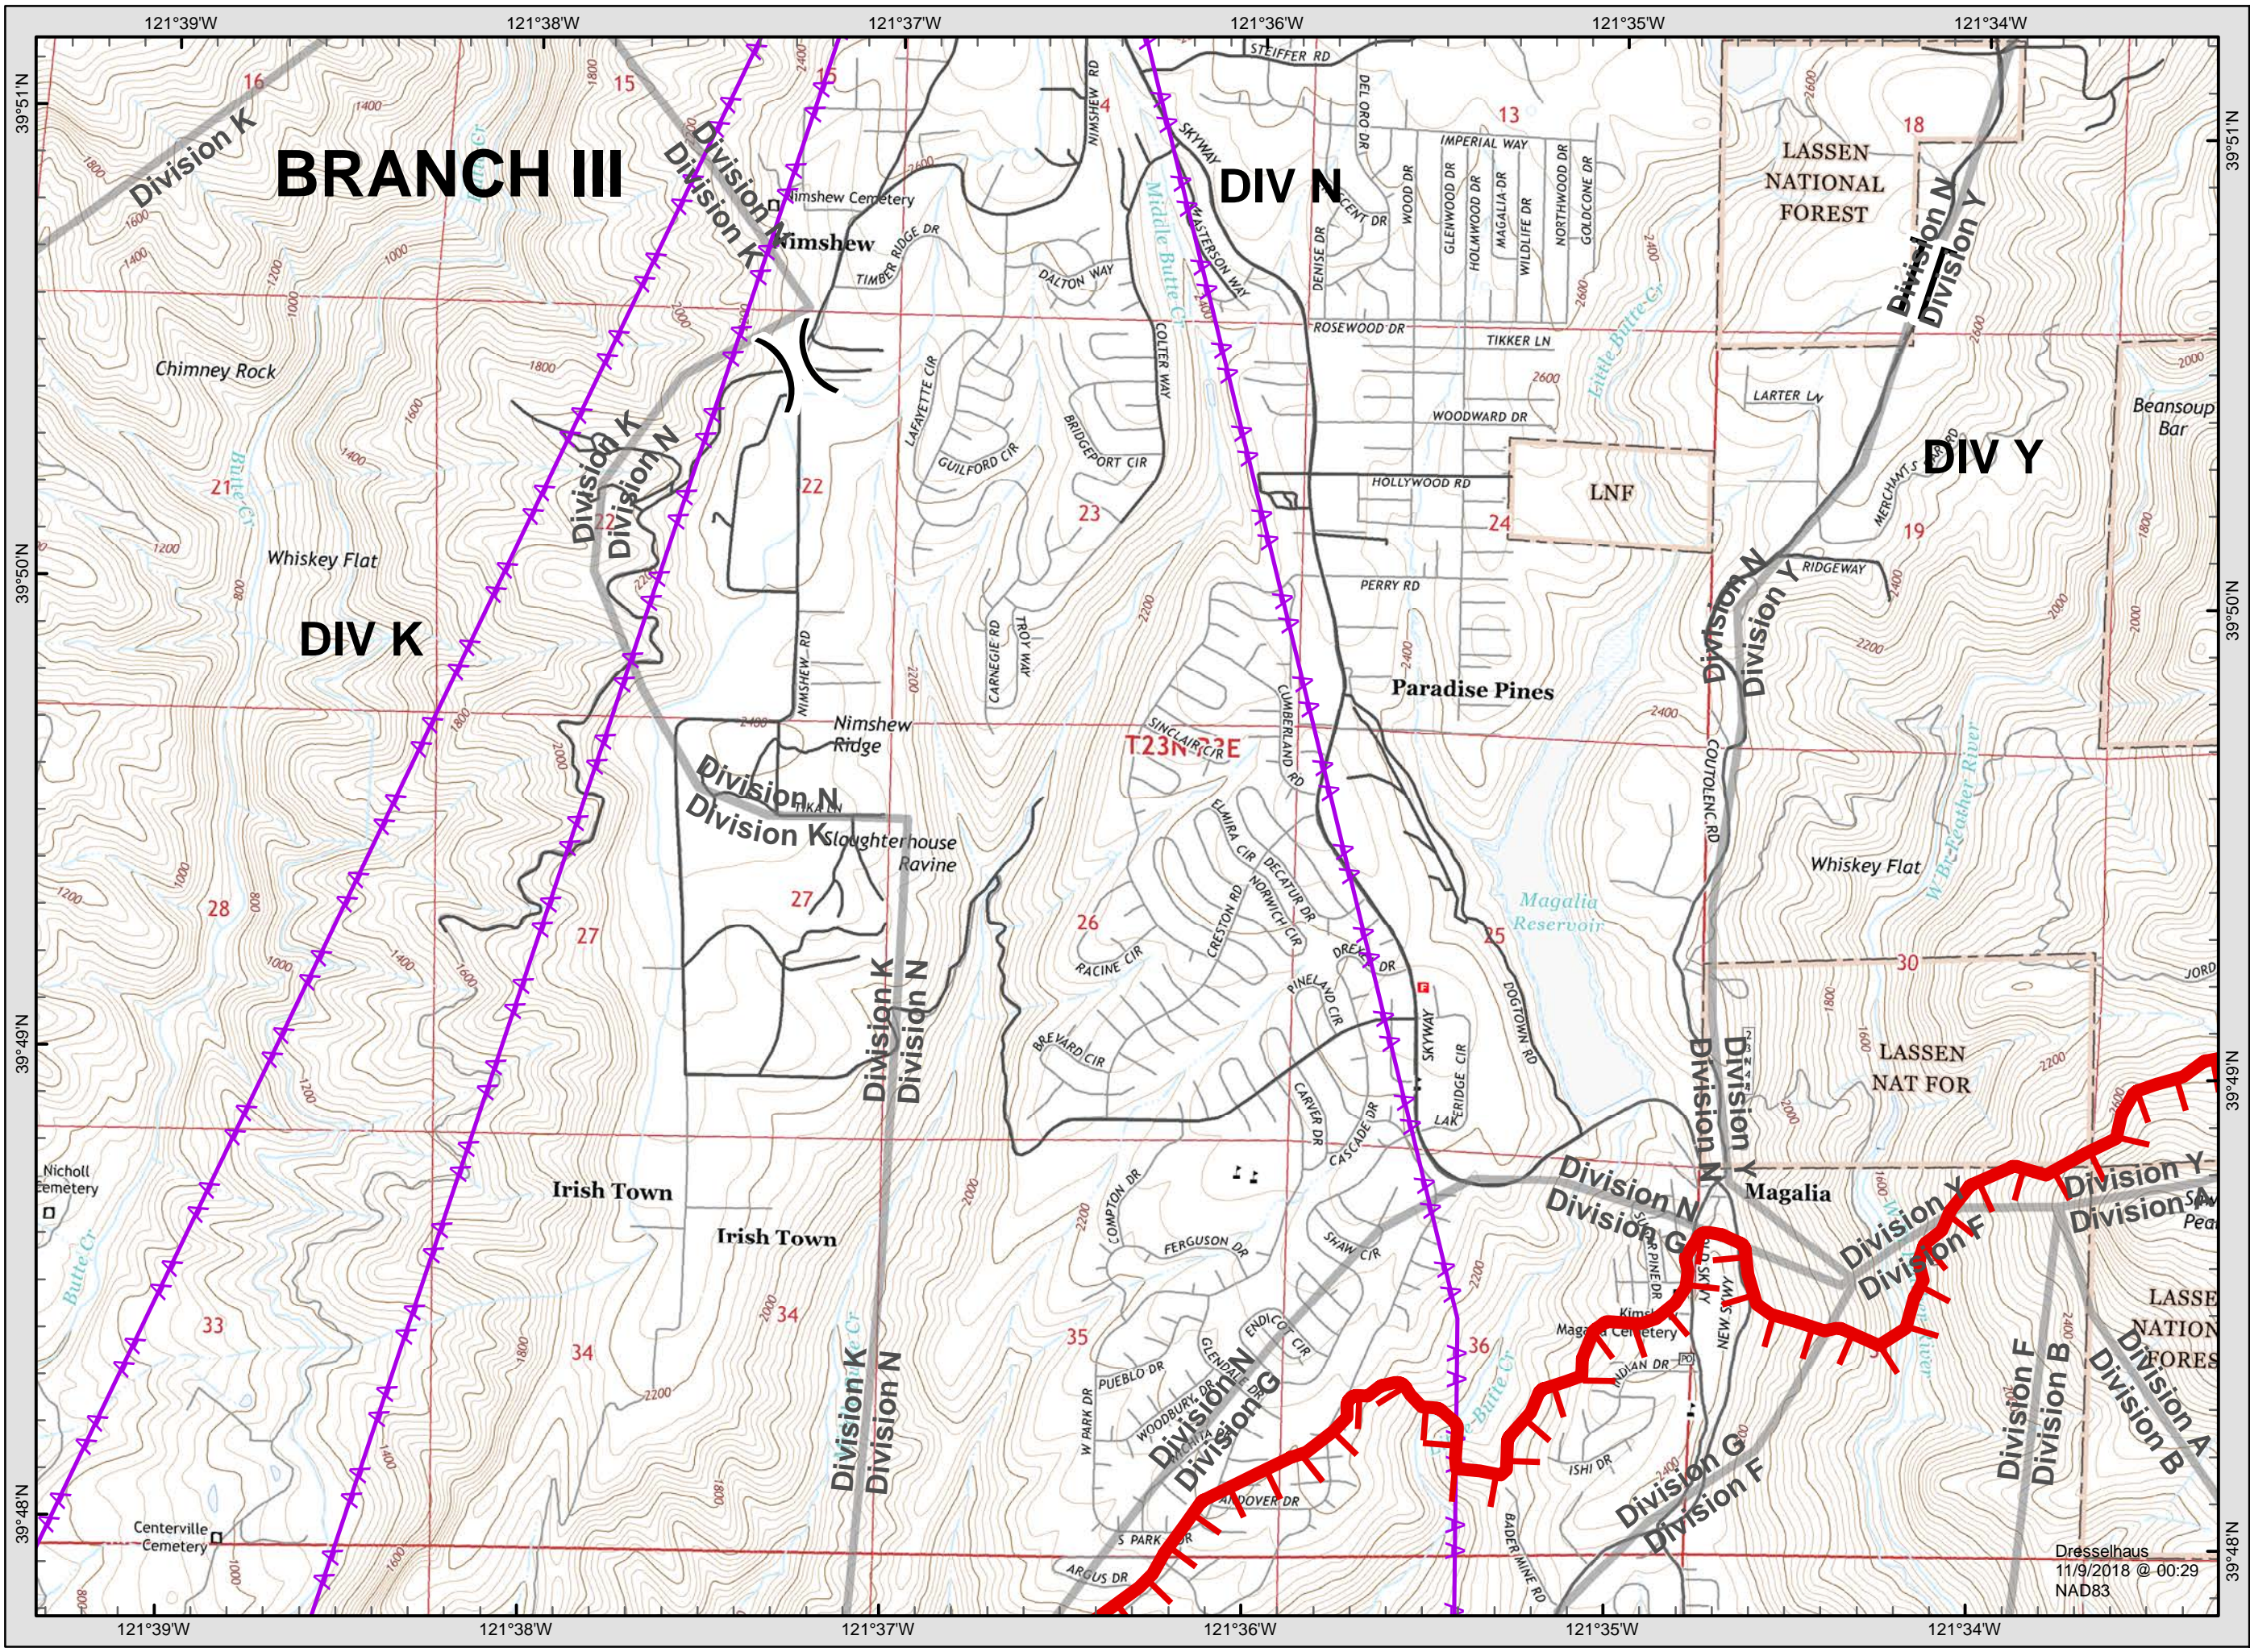

Camp Incident
CA-BTU-016737
November 9, 2018
IAP Map

Page 6

1. **Legend**
2. Division
   - Branch
   - Completed Line
   - Uncontrolled Fire Edge
   - Completed Dozer Line
   - Proposed Dozer Line
   - Drop Point
   - Spot Fire
   - Helispot
   - Staging Area
   - Water Source

Dresselhaus
11/9/2018 @ 00:29
NAD83