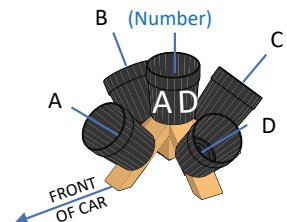

Compiled
2022-08-20 14:10

VEHICLE
(Black Buckets)