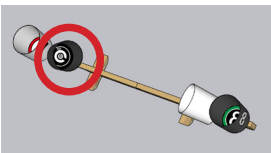

OBSTRUCTED SCENARIO, Black and White (Black Buckets)

Attach bucket with a single center screw before applying this sticker to the inner base. After installation, rotate so sticker is upright.