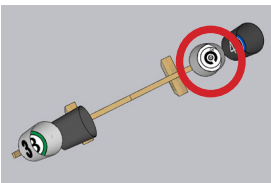

## OBSTRUCTED SCENARIO, Black and White (Black Buckets)

Attach bucket with a single center screw before applying this sticker to the inner base. After installation, rotate so sticker is upright.

# OBSTRUCTED SCENARIO, Black and White (Black Buckets)

Attach bucket with a single center screw before applying this sticker to the inner base. After installation, rotate so sticker is upright.

# OBSTRUCTED SCENARIO, Black and White (White Buckets)

Attach bucket with a single center screw before applying this sticker to the inner base. After installation, rotate so sticker is upright.

# OBSTRUCTED SCENARIO, Black and White (White Buckets)

Attach bucket with a single center screw before applying this sticker to the inner base. After installation, rotate so sticker is upright.

**OBSTRUCTED SCENARIO, Black and White  
(Black Buckets)**