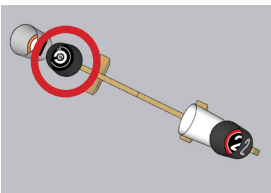

OBSTRUCTED SCENARIO, Black and White (Black Buckets)

Attach bucket with a single center screw before applying this sticker to the inner base. After installation, rotate so sticker is upright.