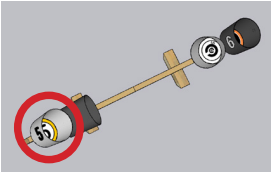

OBSTRUCTED SCENARIO, Black and White (White Buckets)

Attach bucket with a single center screw before applying this sticker to the inner base. After installation, rotate so sticker is upright.