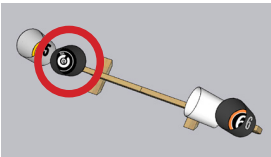

OBSTRUCTED SCENARIO, Black and White (Black Buckets)

Attach bucket with a single center screw before applying this sticker to the inner base. After installation, rotate so sticker is upright.