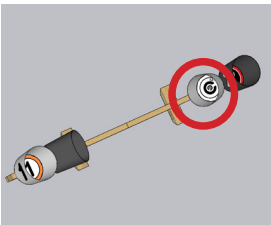

# OBSTRUCTED SCENARIO, Black and White (White Buckets)

Attach bucket with a single center screw before applying this sticker to the inner base. After installation, rotate so sticker is upright.

**OBSTRUCTED SCENARIO, Black and White  
(White Buckets)**

Attach bucket with a single center screw before applying this sticker to the inner base. After installation, rotate so sticker is upright.

## OBSTRUCTED SCENARIO, Black and White (Black Buckets)

Attach bucket with a single center screw before applying this sticker to the inner base. After installation, rotate so sticker is upright.