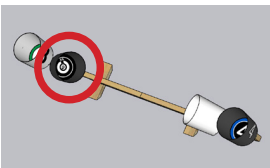

# OBSTRUCTED SCENARIO, Black and White (White Buckets)

Attach bucket with a single center screw before applying this sticker to the inner base. After installation, rotate so sticker is upright.

# OBSTRUCTED SCENARIO, Black and White (White Buckets)

Attach bucket with a single center screw before applying this sticker to the inner base. After installation, rotate so sticker is upright.

**OBSTRUCTED SCENARIO, Black and White  
(Black Buckets)**

Attach bucket with a single center screw before applying this sticker to the inner base. After installation, rotate so sticker is upright.

# OBSTRUCTED SCENARIO, Black and White (Black Buckets)

Attach bucket with a single center screw before applying this sticker to the inner base. After installation, rotate so sticker is upright.