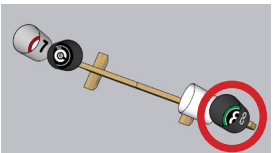

OBSTRUCTED SCENARIO, Black and White (Black Buckets)

Attach bucket with a single center screw before applying this sticker to the inner base. After installation, rotate so sticker is upright.