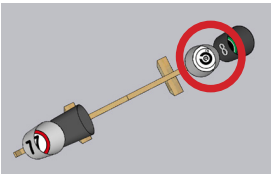

# OBSTRUCTED SCENARIO, Black and White (Black Buckets)

Attach bucket with a single center screw before applying this sticker to the inner base. After installation, rotate so sticker is upright.

# OBSTRUCTED SCENARIO, Black and White (White Buckets)

Attach bucket with a single center screw before applying this sticker to the inner base. After installation, rotate so sticker is upright.

**OBSTRUCTED SCENARIO, Black and White  
(White Buckets)**