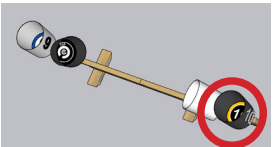

OBSTRUCTED SCENARIO, Black and White (Black Buckets)

Attach bucket with a single center screw before applying this sticker to the inner base. After installation, rotate so sticker is upright.