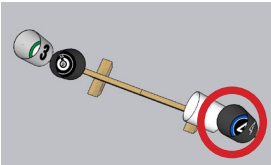

# OBSTRUCTED SCENARIO, Black and White (Black Buckets)

Attach bucket with a single center screw before applying this sticker to the inner base. After installation, rotate so sticker is upright.

# OBSTRUCTED SCENARIO, Black and White (White Buckets)

Attach bucket with a single center screw before applying this sticker to the inner base. After installation, rotate so sticker is upright.

# OBSTRUCTED SCENARIO, Black and White (White Buckets)

Attach bucket with a single center screw before applying this sticker to the inner base. After installation, rotate so sticker is upright.

**OBSTRUCTED SCENARIO, Black and White  
(Black Buckets)**