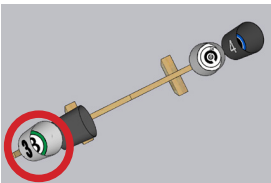

OBSTRUCTED SCENARIO, Black and White (White Buckets)

Attach bucket with a single center screw before applying this sticker to the inner base. After installation, rotate so sticker is upright.