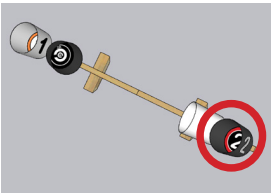

# OBSTRUCTED SCENARIO, Black and White (White Buckets)

Attach bucket with a single center screw before applying this sticker to the inner base. After installation, rotate so sticker is upright.

**OBSTRUCTED SCENARIO, Black and White  
(White Buckets)**

Attach bucket with a single center screw before applying this sticker to the inner base. After installation, rotate so sticker is upright.

## OBSTRUCTED SCENARIO, Black and White (Black Buckets)

Attach bucket with a single center screw before applying this sticker to the inner base. After installation, rotate so sticker is upright.