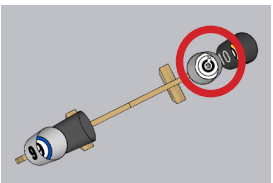

OBSTRUCTED SCENARIO, Black and White (White Buckets)

Attach bucket with a single center screw before applying this sticker to the inner base. After installation, rotate so sticker is upright.