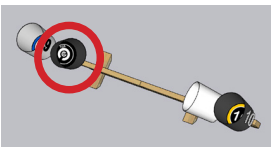

OBSTRUCTED SCENARIO, Black and White (Black Buckets)

Attach bucket with a single center screw before applying this sticker to the inner base. After installation, rotate so sticker is upright.