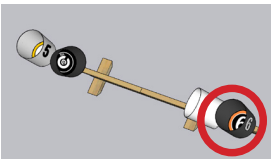

OBSTRUCTED SCENARIO, Black and White (Black Buckets)

Attach bucket with a single center screw before applying this sticker to the inner base. After installation, rotate so sticker is upright.