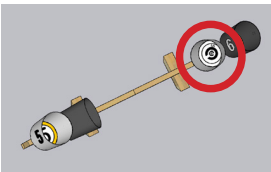

Attach bucket with a single center screw before applying this sticker to the inner base. After installation, rotate so sticker is upright.

# OBSTRUCTED SCENARIO, Black and White (Black Buckets)

Attach bucket with a single center screw before applying this sticker to the inner base. After installation, rotate so sticker is upright.

# OBSTRUCTED SCENARIO, Black and White (White Buckets)

Attach bucket with a single center screw before applying this sticker to the inner base. After installation, rotate so sticker is upright.

**OBSTRUCTED SCENARIO, Black and White  
(White Buckets)**