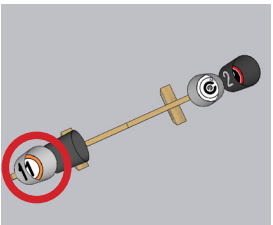

# OBSTRUCTED SCENARIO, Black and White (White Buckets)

Attach bucket with a single center screw before applying this sticker to the inner base. After installation, rotate so sticker is upright.

**OBSTRUCTED SCENARIO, Black and White  
(White Buckets)**

Attach bucket with a single center screw before applying this sticker to the inner base. After installation, rotate so sticker is upright.

## OBSTRUCTED SCENARIO, Black and White (Black Buckets)

Attach bucket with a single center screw before applying this sticker to the inner base. After installation, rotate so sticker is upright.

# OBSTRUCTED SCENARIO, Black and White (Black Buckets)

Attach bucket with a single center screw before applying this sticker to the inner base. After installation, rotate so sticker is upright.