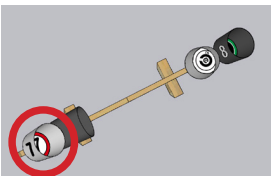

OBSTRUCTED SCENARIO, Black and White (White Buckets)

Attach bucket with a single center screw before applying this sticker to the inner base. After installation, rotate so sticker is upright.