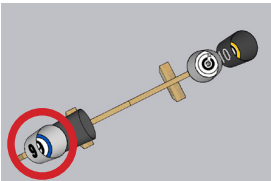

OBSTRUCTED SCENARIO, Black and White (White Buckets)

Attach bucket with a single center screw before applying this sticker to the inner base. After installation, rotate so sticker is upright.