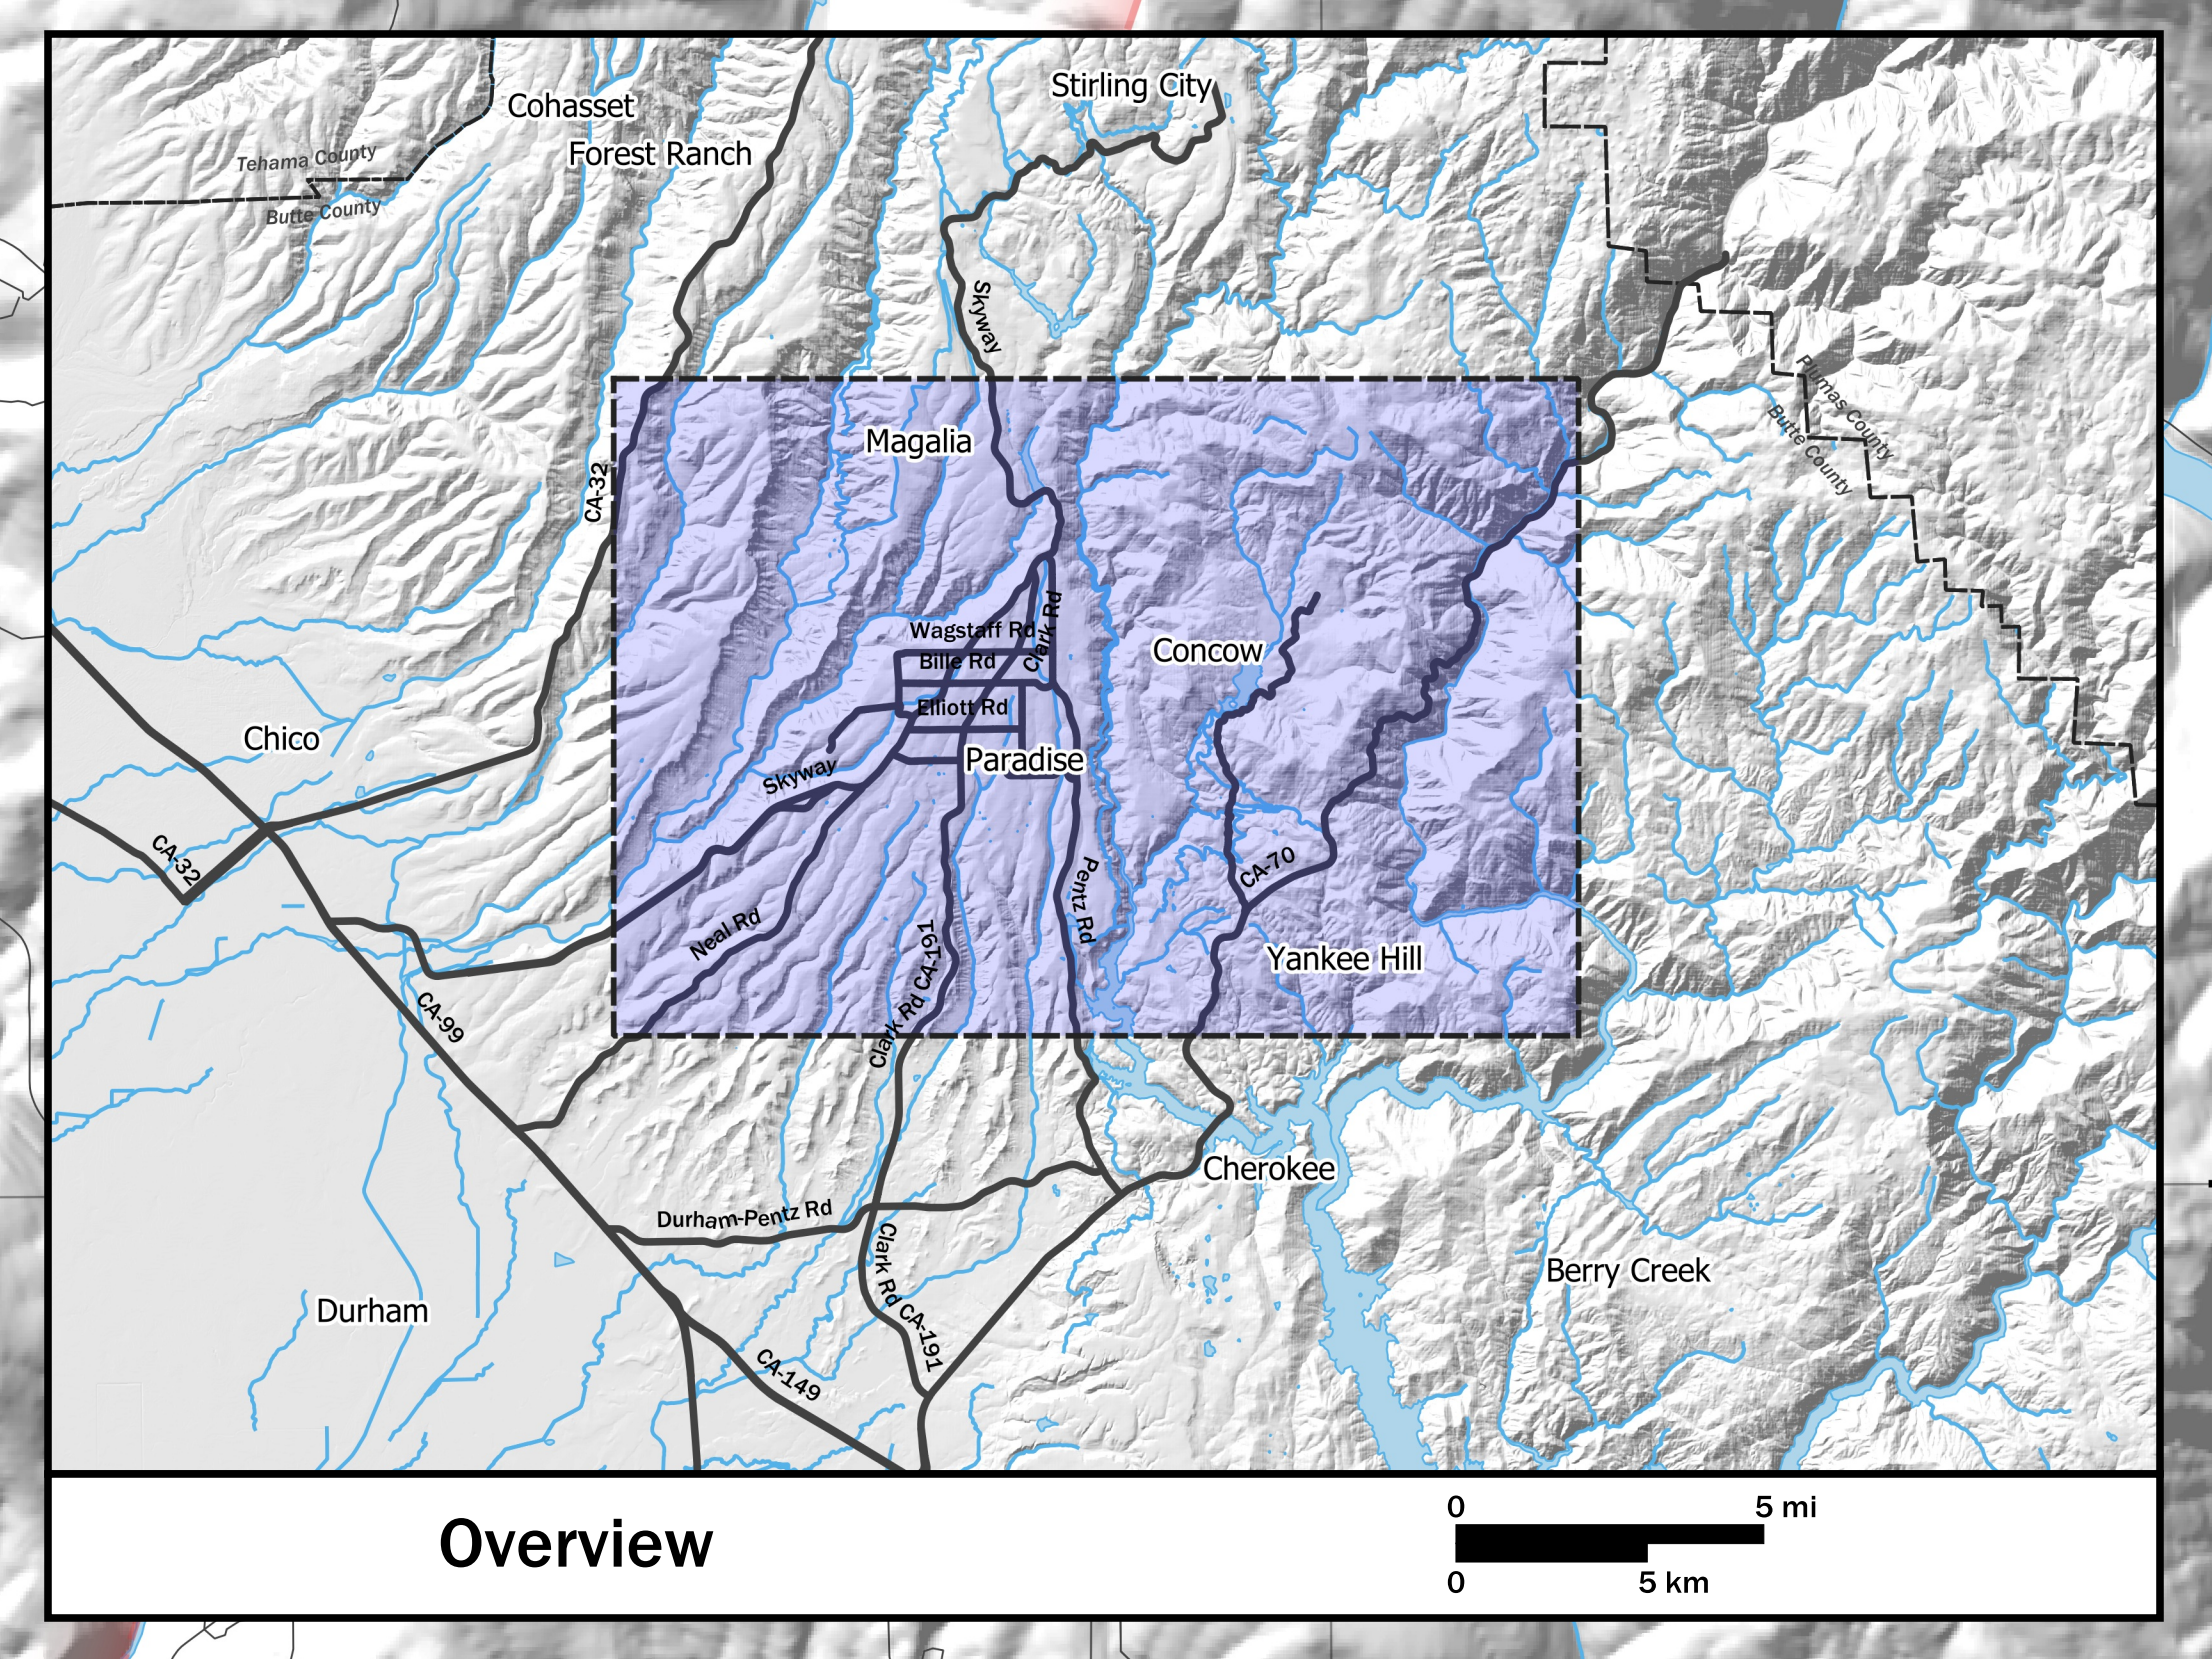

Camp Fire Points of Interest

Frequently Referenced Roads and Locations

● Fire Station (FS) ● Frequently Referenced Location* □ Focus Region
● Paradise Police Department (PPD)