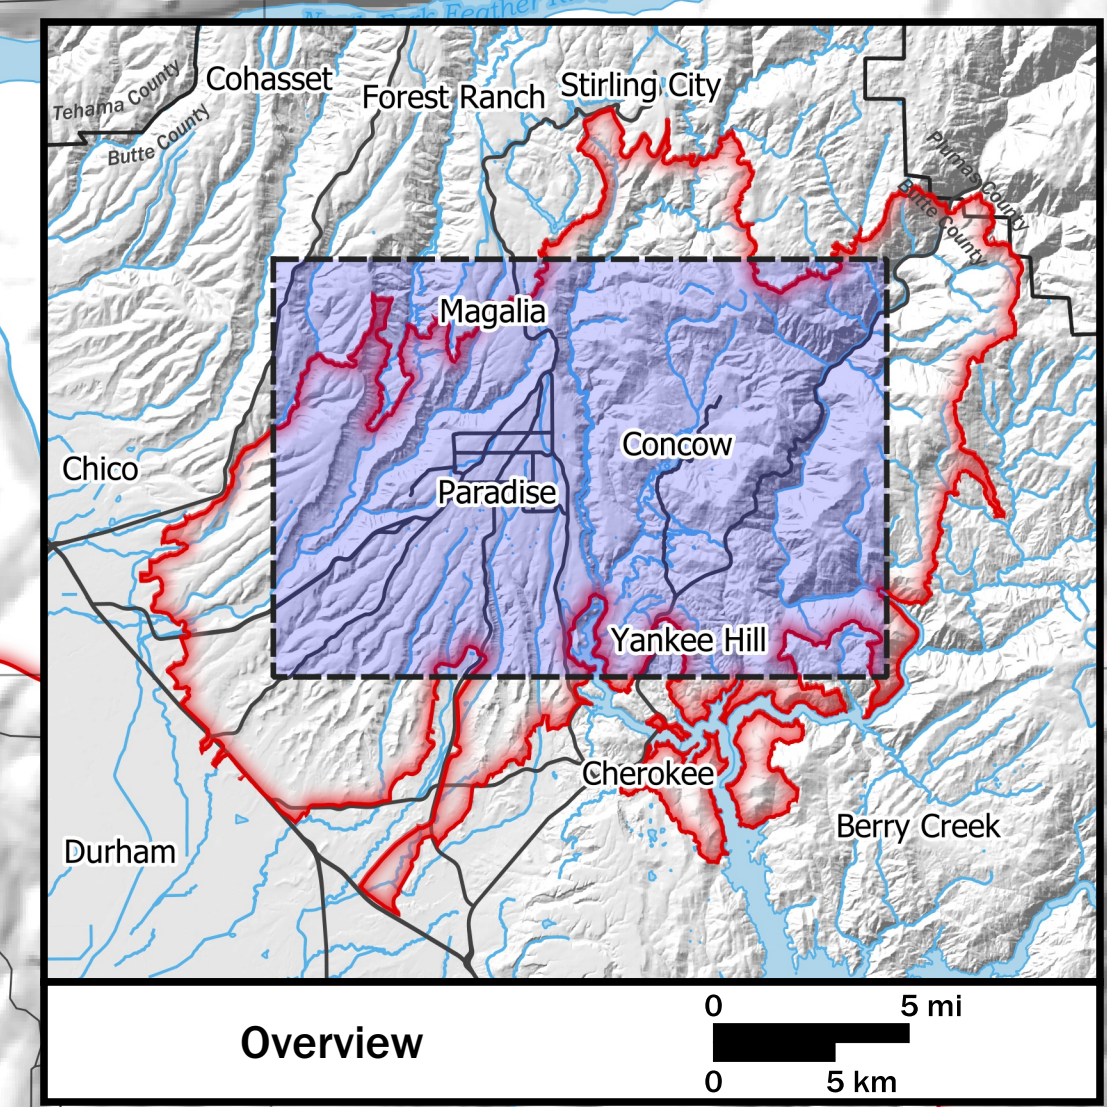

Fire Observations

November 8, 2018 – 08:30 to 09:00