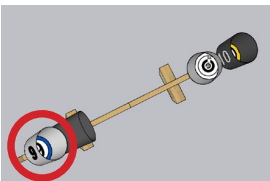

# OBSTRUCTED SCENARIO, Black and White (White Buckets)

TRIM LINE FOR SIDE  
EXTERIOR BUCKET  
STICKERS

TRIM LINE FOR SIDE  
EXTERIOR BUCKET  
STICKERS

Exterior Sides of Bucket. Orient so that top of sticker is in the same direction as the top of the sticker inside the bucket.