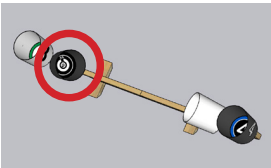

# OBSTRUCTED SCENARIO, Black and White (Black Buckets)

TRIM LINE FOR SIDE  
EXTERIOR BUCKET  
STICKERS

TRIM LINE FOR SIDE  
EXTERIOR BUCKET  
STICKERS

Exterior Sides of Bucket. Orient so that top of sticker is in the same direction as the top of the sticker inside the bucket.

# OBSTRUCTED SCENARIO, Black and White (Black Buckets)

Attach bucket with a single center screw before applying this sticker to the inner base. After installation, rotate so sticker is upright.