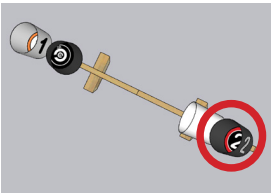

# OBSTRUCTED SCENARIO, Black and White (White Buckets)

Attach bucket with a single center screw before applying this sticker to the inner base. After installation, rotate so sticker is upright.

# OBSTRUCTED SCENARIO, Black and White (Black Buckets)

Attach bucket with a single center screw before applying this sticker to the inner base. After installation, rotate so sticker is upright.

# OBSTRUCTED SCENARIO, Black and White (Black Buckets)

TRIM LINE FOR SIDE  
EXTERIOR BUCKET  
STICKERS

TRIM LINE FOR SIDE  
EXTERIOR BUCKET  
STICKERS

Exterior Sides of Bucket. Orient so that top of sticker is in the same direction as the top of the sticker inside the bucket.