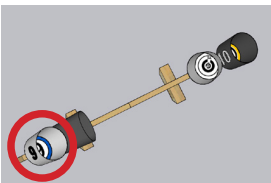

OBSTRUCTED SCENARIO, Black and White (White Buckets)

Attach bucket with a single center screw before applying this sticker to the inner base. After installation, rotate so sticker is upright.