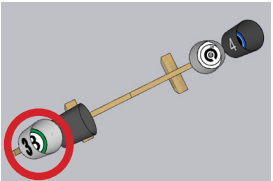

# OBSTRUCTED SCENARIO, Black and White (Black Buckets)

TRIM LINE FOR SIDE  
EXTERIOR BUCKET  
STICKERS

TRIM LINE FOR SIDE  
EXTERIOR BUCKET  
STICKERS

Exterior Sides of Bucket. Orient so that top of sticker is in the same direction as the top of the sticker inside the bucket.

# OBSTRUCTED SCENARIO, Black and White (Black Buckets)

Attach bucket with a single center screw before applying this sticker to the inner base. After installation, rotate so sticker is upright.

**OBSTRUCTED SCENARIO, Black and White  
(White Buckets)**