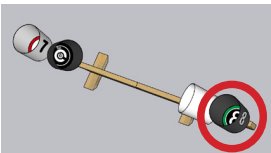

OBSTRUCTED SCENARIO, Black and White (Black Buckets)

Attach bucket with a single center screw before applying this sticker to the inner base. After installation, rotate so sticker is upright.