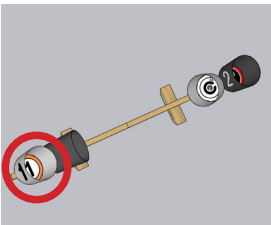

# OBSTRUCTED SCENARIO, Black and White (White Buckets)

Attach bucket with a single center screw before applying this sticker to the inner base. After installation, rotate so sticker is upright.

# OBSTRUCTED SCENARIO, Black and White (White Buckets)

TRIM LINE FOR SIDE  
EXTERIOR BUCKET  
STICKERS

TRIM LINE FOR SIDE  
EXTERIOR BUCKET  
STICKERS

Exterior Sides of Bucket. Orient so that top of sticker is in the same direction as the top of the sticker inside the bucket.