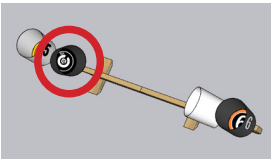

**OBSTRUCTED SCENARIO, Black and White
(Black Buckets)**

Attach bucket with a single center screw before applying this sticker to the inner base. After installation, rotate so sticker is upright.