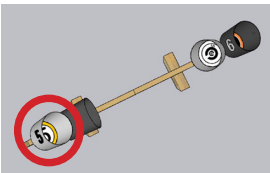

# OBSTRUCTED SCENARIO, Black and White (White Buckets)

Attach bucket with a single center screw before applying this sticker to the inner base. After installation, rotate so sticker is upright.

# OBSTRUCTED SCENARIO, Black and White (White Buckets)

TRIM LINE FOR SIDE  
EXTERIOR BUCKET  
STICKERS

TRIM LINE FOR SIDE  
EXTERIOR BUCKET  
STICKERS

Exterior Sides of Bucket. Orient so that top of sticker is in the same direction as the top of the sticker inside the bucket.