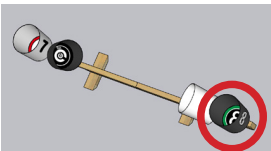

# OBSTRUCTED SCENARIO, Black and White (Black Buckets)

Attach bucket with a single center screw before applying this sticker to the inner base. After installation, rotate so sticker is upright.

# OBSTRUCTED SCENARIO, Black and White (Black Buckets)

TRIM LINE FOR SIDE  
EXTERIOR BUCKET  
STICKERS

TRIM LINE FOR SIDE  
EXTERIOR BUCKET  
STICKERS

Exterior Sides of Bucket. Orient so that top of sticker is in the same direction as the top of the sticker inside the bucket.