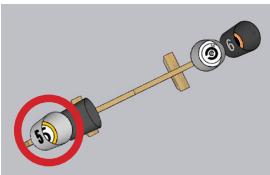

OBSTRUCTED SCENARIO, Black and White (White Buckets)

Attach bucket with a single center screw before applying this sticker to the inner base. After installation, rotate so sticker is upright.