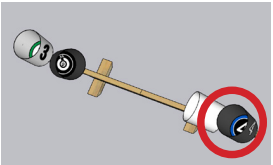

OBSTRUCTED SCENARIO, Black and White (Black Buckets)

Attach bucket with a single center screw before applying this sticker to the inner base. After installation, rotate so sticker is upright.