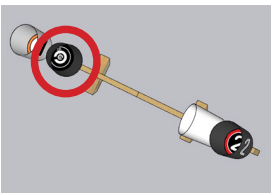

# OBSTRUCTED SCENARIO, Black and White (Black Buckets)

TRIM LINE FOR SIDE  
EXTERIOR BUCKET  
STICKERS

TRIM LINE FOR SIDE  
EXTERIOR BUCKET  
STICKERS

Exterior Sides of Bucket. Orient so that top of sticker is in the same direction as the top of the sticker inside the bucket.

# OBSTRUCTED SCENARIO, Black and White (Black Buckets)

Attach bucket with a single center screw before applying this sticker to the inner base. After installation, rotate so sticker is upright.

**OBSTRUCTED SCENARIO, Black and White  
(White Buckets)**