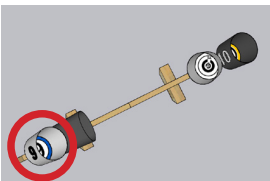

## **OBSTRUCTED SCENARIO, Black and White (White Buckets)**

Attach bucket with a single center screw before applying this sticker to the inner base. After installation, rotate so sticker is upright.

# OBSTRUCTED SCENARIO, Black and White (White Buckets)

TRIM LINE FOR SIDE  
EXTERIOR BUCKET  
STICKERS

TRIM LINE FOR SIDE  
EXTERIOR BUCKET  
STICKERS

Exterior Sides of Bucket. Orient so that top of sticker is in the same direction as the top of the sticker inside the bucket.