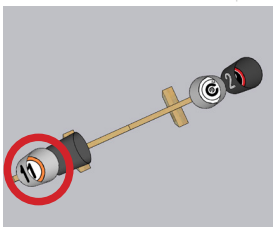

# OBSTRUCTED SCENARIO, Black and White (White Buckets)

Attach bucket with a single center screw before applying this sticker to the inner base. After installation, rotate so sticker is upright.

# OBSTRUCTED SCENARIO, Black and White (White Buckets)

TRIM LINE FOR SIDE  
EXTERIOR BUCKET  
STICKERS

TRIM LINE FOR SIDE  
EXTERIOR BUCKET  
STICKERS

Exterior Sides of Bucket. Orient so that top of sticker is in the same direction as the top of the sticker inside the bucket.