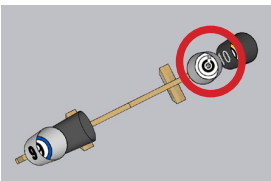

OBSTRUCTED SCENARIO, Black and White (White Buckets)

Attach bucket with a single center screw before applying this sticker to the inner base. After installation, rotate so sticker is upright.