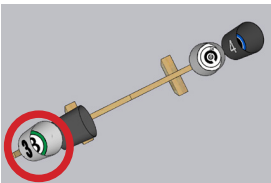

Attach bucket with a single center screw before applying this sticker to the inner base. After installation, rotate so sticker is upright.

# OBSTRUCTED SCENARIO, Black and White (White Buckets)

TRIM LINE FOR SIDE  
EXTERIOR BUCKET  
STICKERS

TRIM LINE FOR SIDE  
EXTERIOR BUCKET  
STICKERS

Exterior Sides of Bucket. Orient so that top of sticker is in the same direction as the top of the sticker inside the bucket.