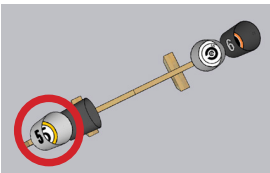

# OBSTRUCTED SCENARIO, Black and White (Black Buckets)

Attach bucket with a single center screw before applying this sticker to the inner base. After installation, rotate so sticker is upright.

# OBSTRUCTED SCENARIO, Black and White (White Buckets)

Attach bucket with a single center screw before applying this sticker to the inner base. After installation, rotate so sticker is upright.

# OBSTRUCTED SCENARIO, Black and White (White Buckets)

TRIM LINE FOR SIDE  
EXTERIOR BUCKET  
STICKERS

TRIM LINE FOR SIDE  
EXTERIOR BUCKET  
STICKERS

Exterior Sides of Bucket. Orient so that top of sticker is in the same direction as the top of the sticker inside the bucket.