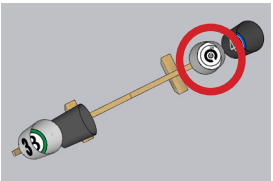

# OBSTRUCTED SCENARIO, Black and White (White Buckets)

TRIM LINE FOR SIDE  
EXTERIOR BUCKET  
STICKERS

TRIM LINE FOR SIDE  
EXTERIOR BUCKET  
STICKERS

Exterior Sides of Bucket. Orient so that top of sticker is in the same direction as the top of the sticker inside the bucket.

# OBSTRUCTED SCENARIO, Black and White (White Buckets)

Attach bucket with a single center screw before applying this sticker to the inner base. After installation, rotate so sticker is upright.