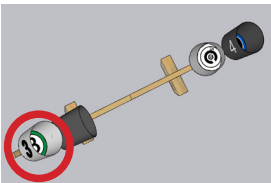

Exterior Sides of Bucket. Orient so that top of sticker is in the same direction as the top of the sticker inside the bucket.