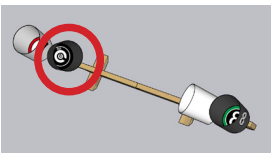

# OBSTRUCTED SCENARIO, Black and White (Black Buckets)

TRIM LINE FOR SIDE  
EXTERIOR BUCKET  
STICKERS

TRIM LINE FOR SIDE  
EXTERIOR BUCKET  
STICKERS

Exterior Sides of Bucket. Orient so that top of sticker is in the same direction as the top of the sticker inside the bucket.

**OBSTRUCTED SCENARIO, Black and White  
(Black Buckets)**

Attach bucket with a single center screw before applying this sticker to the inner base. After installation, rotate so sticker is upright.