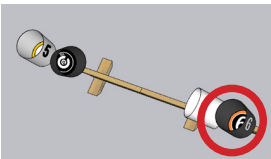

OBSTRUCTED SCENARIO, Black and White (Black Buckets)

Attach bucket with a single center screw before applying this sticker to the inner base. After installation, rotate so sticker is upright.