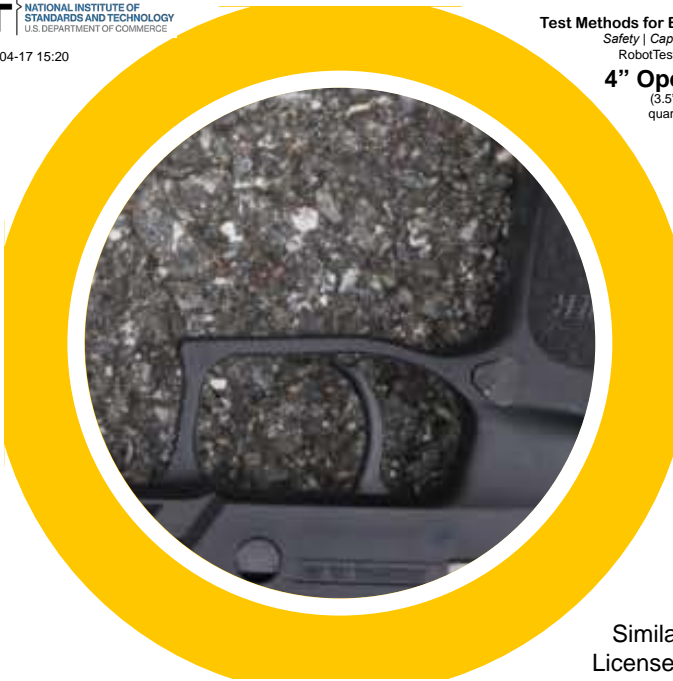

4" Open Vehicle
(3.5" stickers for quart sized tubs)