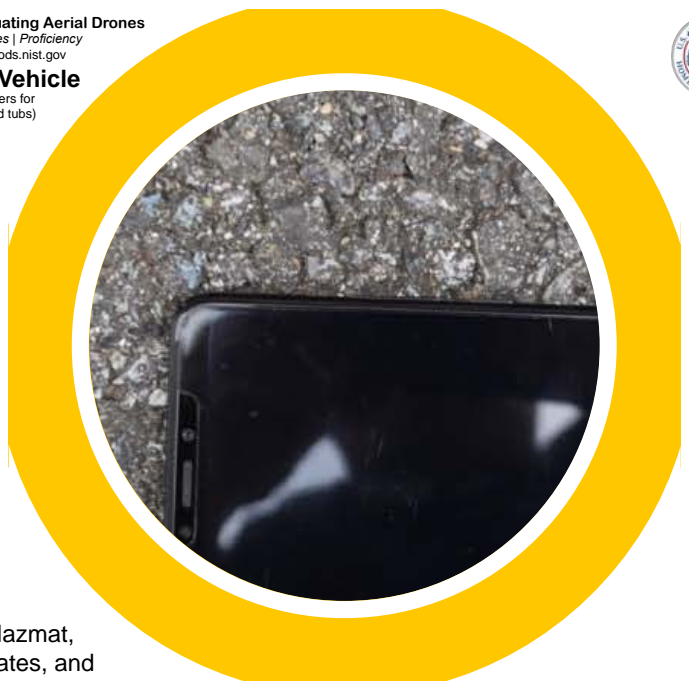

- VA2-5 on front of vehicle.
- VB2-5 on the passenger (right) side of vehicle.
- VC2-5 on the rear of vehicle.
- VD2-5 on the driver (left) side of vehicle.
- Operational targets randomly placed on vehicle and in the environment.
- Main launch/landing pad at desired standoff distance.
- Launch/landing pads in front of and behind vehicle, in line with the underbody buckets, at a distance from center of vehicle equal to the orbit radius. This plus height of the vehicle is the orbit altitude.

Passenger (right) Exterior feature (wheel)

Rear Exterior feature (window)

Rear Exterior feature (other)

Rear Exterior feature (license plate)

Rear Underbody Bucket

Driver (left) Exterior feature (window)

Driver (left) Exterior feature (door)

Driver (left) Exterior feature (other)

Driver (left) Exterior feature (wheel)

Similar Hazmat, License Plates, and Operational Objects of Interest.

Stick identical colors to either side of a disc and place randomly on vehicle or in the surrounding environment. Flip over randomly to test ability to distinguish between similar looking objects.

4" Open Vehicle
(3.5" stickers for quart sized tubs)

Similar Hazmat,
License Plates, and
Operational Objects of
Interest.

Stick identical
colors to either side of
a disc and place randomly on
vehicle or in the surrounding
environment. Flip over
randomly to test ability to
distinguish similar
objects.