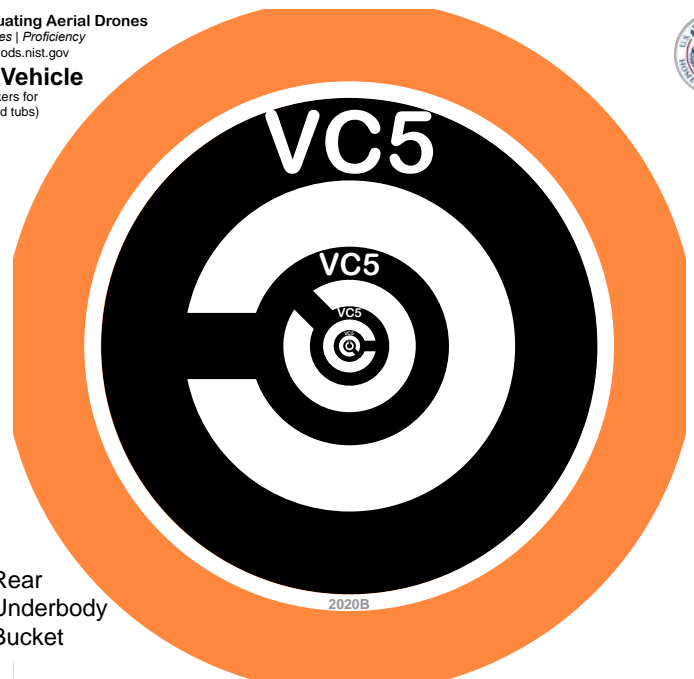

4" Open Vehicle

(3.5" stickers for quart sized tubs)

Use Open Lane omni bucket stand 4 for the roof of the vehicle. Make sure to use score sheet that is marked Open Lane omni bucket stand 4 for the roof omni answer key.

- VA2-5 on front of vehicle.
- VB2-5 on the passenger (right) side of vehicle.
- VC2-5 on the rear of vehicle.
- VD2-5 on the driver (left) side of vehicle.
- Operational targets randomly placed on vehicle and in the environment.
- Main launch/landing pad at desired standoff distance.
- Launch/landing pads in front of and behind vehicle, in line with the underbody buckets, at a distance from center of vehicle equal to the orbit radius. This plus height of the vehicle is the orbit altitude.

Passenger (right) Exterior feature (wheel)

Rear Exterior feature (window)

Rear Exterior feature (other)

Rear Exterior feature (license plate)

Rear Underbody Bucket

Driver (left) Exterior feature (window)

Driver (left) Exterior feature (door)

Driver (left) Exterior feature (other)

Driver (left) Exterior feature (wheel)

Similar Hazmat, License Plates, and Operational Objects of Interest.

Stick identical colors to either side of a disc and place randomly on vehicle or in the surrounding environment. Flip over randomly to test ability to distinguish between similar looking objects.