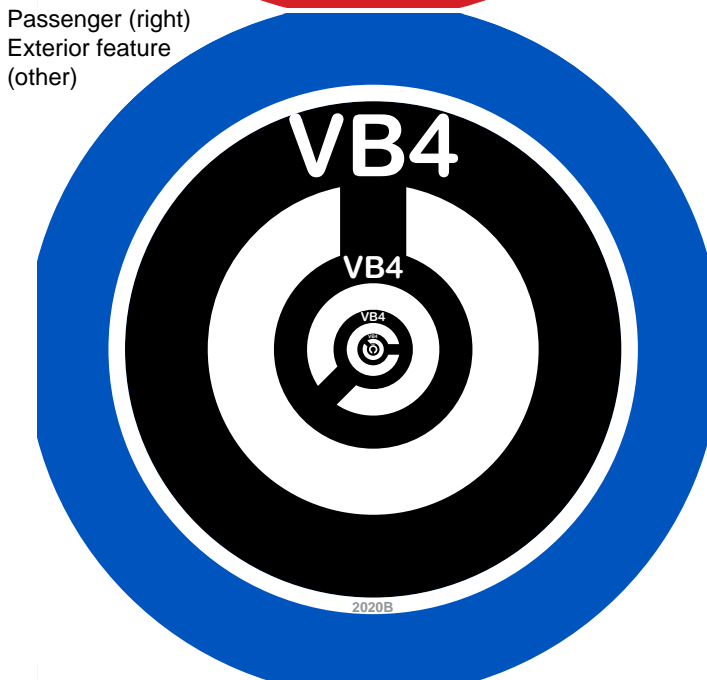

4" Open Vehicle

(3.5" stickers for quart sized tubs)

Use Open Lane omni bucket stand 4 for the roof of the vehicle. Make sure to use score sheet that is marked Open Lane omni bucket stand 4 for the roof omni answer key.

- VA2-5 on front of vehicle.
- VB2-5 on the passenger (right) side of vehicle.
- VC2-5 on the rear of vehicle.
- VD2-5 on the driver (left) side of vehicle.
- Operational targets randomly placed on vehicle and in the environment.
- Main launch/landing pad at desired standoff distance.
- Launch/landing pads in front of and behind vehicle, in line with the underbody buckets, at a distance from center of vehicle equal to the orbit radius. This plus height of the vehicle is the orbit altitude.

Front Exterior feature (windshield)

Front Exterior feature (VIN#)

Front Exterior feature (license plate)

Front Underbody Bucket

Right Exterior feature (window)

Right Exterior feature (door)

Passenger (right) Exterior feature (other)

Driver (left) Exterior feature (other)

Driver (left) Exterior feature (wheel)

Similar Hazmat, License Plates, and Operational Objects of Interest.

Stick identical colors to either side of a disc and place randomly on vehicle or in the surrounding environment. Flip over randomly to test ability to distinguish between similar looking objects.