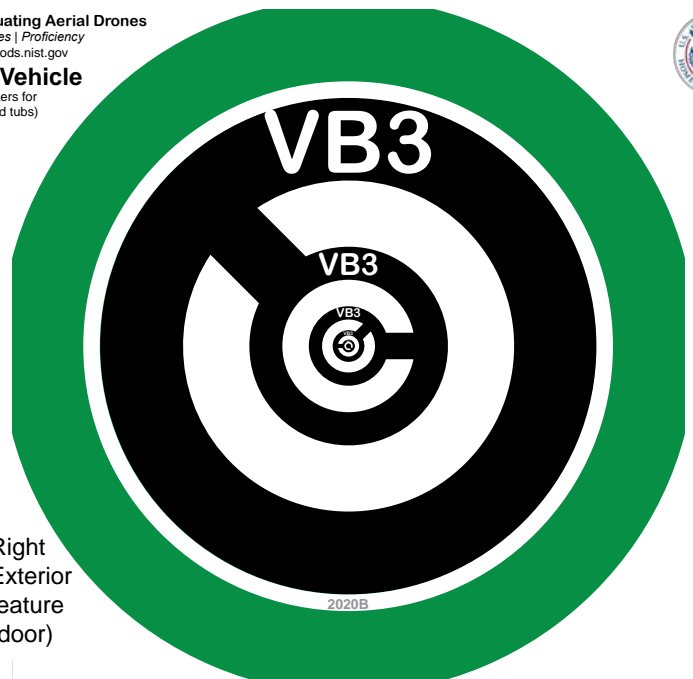

4" Open Vehicle

(3.5" stickers for quart sized tubs)

Use Open Lane omni bucket stand 4 for the roof of the vehicle. Make sure to use score sheet that is marked Open Lane omni bucket stand 4 for the roof omni answer key.

- VA2-5 on front of vehicle.
- VB2-5 on the passenger (right) side of vehicle.
- VC2-5 on the rear of vehicle.
- VD2-5 on the driver (left) side of vehicle.
- Operational targets randomly placed on vehicle and in the environment.
- Main launch/landing pad at desired standoff distance.
- Launch/landing pads in front of and behind vehicle, in line with the underbody buckets, at a distance from center of vehicle equal to the orbit radius. This plus height of the vehicle is the orbit altitude.

Front Exterior feature (windshield)

Front Exterior feature (VIN#)

Front Exterior feature (license plate)

Front Underbody Bucket

Right Exterior feature (window)

Right Exterior feature (door)

Passenger (right) Exterior feature (other)

Passenger (right) Exterior feature (wheel)

Rear Exterior feature (window)

Rear Exterior feature (other)

Rear Exterior feature (license plate)

Rear Underbody Bucket

Driver (left) Exterior feature (window)

Driver (left) Exterior feature (door)