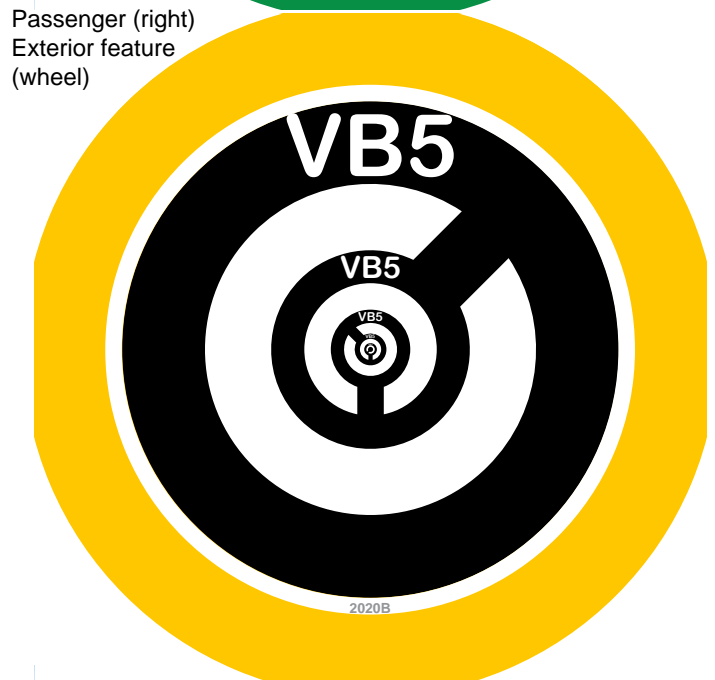

4" Open Vehicle

(3.5" stickers for quart sized tubs)

Use Open Lane omni bucket stand 4 for the roof of the vehicle. Make sure to use score sheet that is marked Open Lane omni bucket stand 4 for the roof omni answer key.

- VA2-5 on front of vehicle.
- VB2-5 on the passenger (right) side of vehicle.
- VC2-5 on the rear of vehicle.
- VD2-5 on the driver (left) side of vehicle.
- Operational targets randomly placed on vehicle and in the environment.
- Main launch/landing pad at desired standoff distance.
- Launch/landing pads in front of and behind vehicle, in line with the underbody buckets, at a distance from center of vehicle equal to the orbit radius. This plus height of the vehicle is the orbit altitude.

Front Exterior feature (windshield)

Front Exterior feature (VIN#)

Front Exterior feature (license plate)

Front Underbody Bucket

Right Exterior feature (window)

Right Exterior feature (door)

Passenger (right) Exterior feature (other)