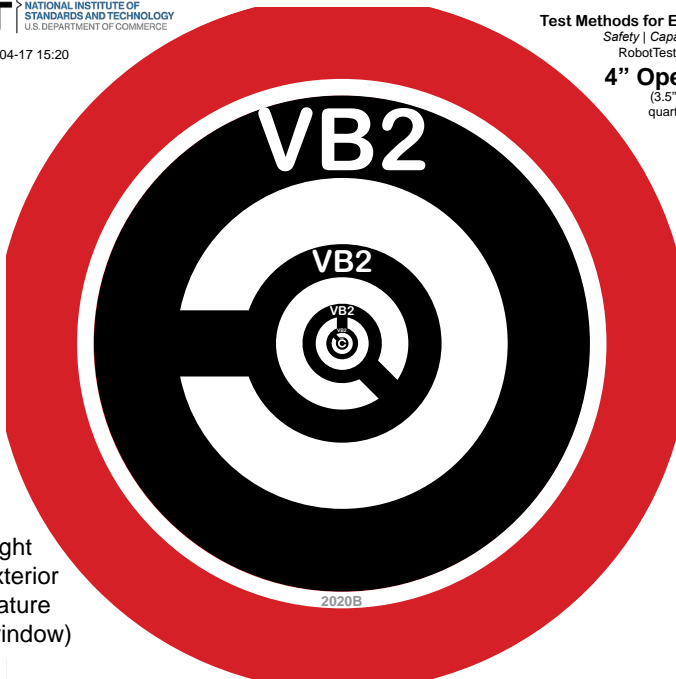

4" Open Vehicle

(3.5" stickers for quart sized tubs)

Use Open Lane omni bucket stand 4 for the roof of the vehicle. Make sure to use score sheet that is marked Open Lane omni bucket stand 4 for the roof omni answer key.

Front Exterior feature (windshield)

Front Exterior feature (VIN#)

Front Exterior feature (license plate)

Front Underbody Bucket

Right Exterior feature (window)

Right Exterior feature (door)

Passenger (right) Exterior feature (other)