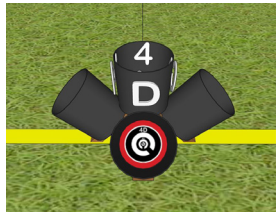

# OPEN LANES (White Buckets)

**LEFT ANGLED BUCKET INTERIOR BOTTOM**  
ORIENTED TO READ LETTER UPRIGHT WHEN MOUNTED

Compiled  
2022-08-20 14:16

# OPEN LANES (White Buckets)

**FAR ANGLED BUCKET INTERIOR BOTTOM**  
ORIENTED TO READ LETTER UPRIGHT WHEN MOUNTED

Compiled  
2022-08-20 14:16

# OPEN LANES (White Buckets)

**RIGHT ANGLED BUCKET INTERIOR BOTTOM**  
ORIENTED TO READ LETTER UPRIGHT WHEN MOUNTED

**OPEN LANES  
(White Buckets)**

TRIM LINE FOR SIDE  
INTERIOR/EXTERIOR  
BUCKET STICKERS