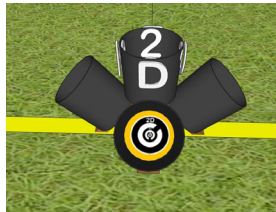

# OPEN LANES (White Buckets)

**LEFT ANGLED BUCKET INTERIOR BOTTOM**  
ORIENTED TO READ LETTER UPRIGHT WHEN MOUNTED

Compiled  
2022-08-20 14:16

# OPEN LANES (White Buckets)

**FAR ANGLED BUCKET INTERIOR BOTTOM**  
ORIENTED TO READ LETTER UPRIGHT WHEN MOUNTED

Compiled  
2022-08-20 14:16

# OPEN LANES (White Buckets)

2020B

**RIGHT ANGLED BUCKET INTERIOR BOTTOM**  
ORIENTED TO READ LETTER UPRIGHT WHEN MOUNTED

**OPEN LANES**  
(White Buckets)

**TOP BUCKET INTERIOR BOTTOM**  
ORIENTED TO READ LETTER UPRIGHT OVER LANDING