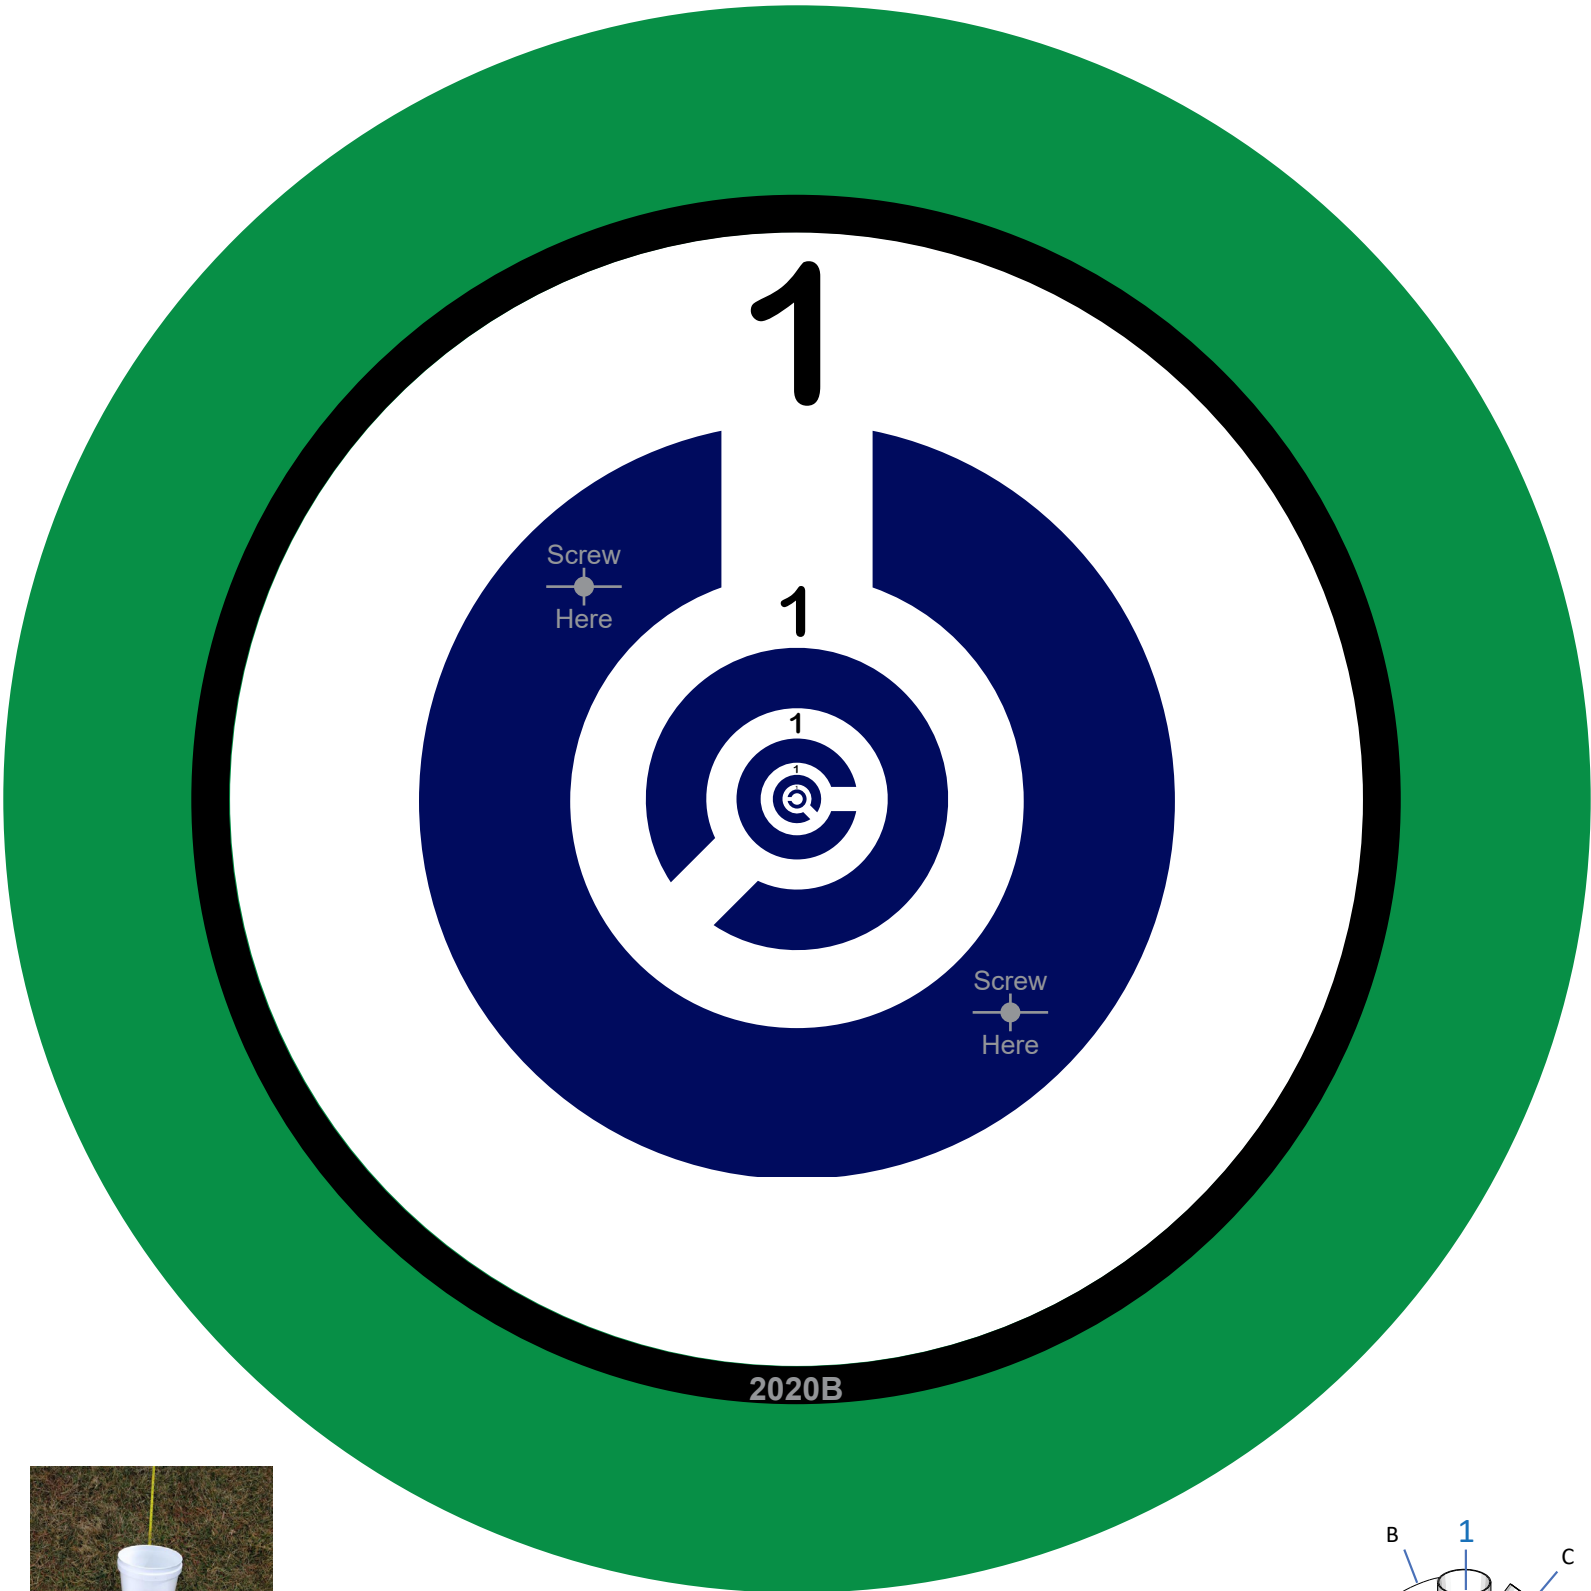

# OPEN LANES (White Buckets)

# OPEN LANES (White Buckets)

**NEAR ANGLED BUCKET INTERIOR BOTTOM**  
ORIENTED TO READ LETTER UPRIGHT WHEN MOUNTED

Compiled  
2022-08-20 14:16