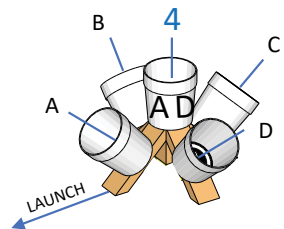

# OPEN LANES (White Buckets)

**NEAR ANGLED BUCKET INTERIOR BOTTOM**  
ORIENTED TO READ LETTER UPRIGHT WHEN MOUNTED

Compiled  
2022-08-20 14:16

# OPEN LANES (White Buckets)

**LEFT ANGLED BUCKET INTERIOR BOTTOM**  
ORIENTED TO READ LETTER UPRIGHT WHEN MOUNTED

Compiled  
2022-08-20 14:16

# OPEN LANES (White Buckets)

**FAR ANGLED BUCKET INTERIOR BOTTOM**  
ORIENTED TO READ LETTER UPRIGHT WHEN MOUNTED

Compiled  
2022-08-20 14:16

# OPEN LANES (White Buckets)

**RIGHT ANGLED BUCKET INTERIOR BOTTOM**  
ORIENTED TO READ LETTER UPRIGHT WHEN MOUNTED

**OPEN LANES  
(White Buckets)**

TRIM LINE FOR SIDE  
INTERIOR/EXTERIOR  
BUCKET STICKERS