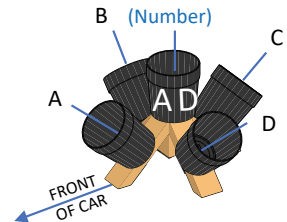

Compiled
2022-08-20 14:10

VEHICLE
(Black Buckets)

Top
Rooftop omni bucket

VEHICLE
(Black Buckets)

TRIM LINE FOR SIDE
INTERIOR/EXTERIOR
BUCKET STICKERS

TRIM LINE FOR SIDE
INTERIOR/EXTERIOR
BUCKET STICKERS

TOP BUCKET INTERIOR 4 SIDES

UPRIGHT WITH THE BUCKET
Trim as indicated. Justify to top of bucket.

VEHICLE
(Black Buckets)

TRIM LINE FOR SIDE
INTERIOR/EXTERIOR
BUCKET STICKERS

TRIM LINE FOR SIDE
INTERIOR/EXTERIOR
BUCKET STICKERS

TOP BUCKET INTERIOR 4 SIDES