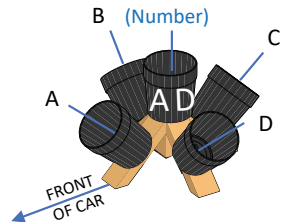

Compiled
2022-08-20 14:10

VEHICLE
(Black Buckets)

Top
Rooftop omni bucket

VEHICLE
(Black Buckets)

TRIM LINE FOR SIDE
INTERIOR/EXTERIOR
BUCKET STICKERS

TRIM LINE FOR SIDE
INTERIOR/EXTERIOR
BUCKET STICKERS

TOP BUCKET INTERIOR 4 SIDES

UPRIGHT WITH THE BUCKET
Trim as indicated. Justify to top of bucket.

VEHICLE
(Black Buckets)

TRIM LINE FOR SIDE
INTERIOR/EXTERIOR
BUCKET STICKERS

TRIM LINE FOR SIDE
INTERIOR/EXTERIOR
BUCKET STICKERS

TOP BUCKET INTERIOR 4 SIDES