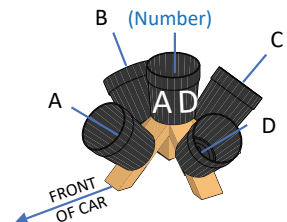

VEHICLE
(Black Buckets)

TRIM LINE FOR SIDE
INTERIOR/EXTERIOR
BUCKET STICKERS

TRIM LINE FOR SIDE
INTERIOR/EXTERIOR
BUCKET STICKERS

TOP BUCKET NEAR EXTERIOR SIDE

UPRIGHT WITH THE BUCKET POINTING TOWARDS LANDING
Trim as indicated. Justify to top of bucket.