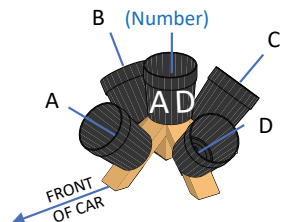

UPRIGHT WITH THE BUCKET
Trim as indicated. Justify to top of bucket.

VEHICLE
(Black Buckets)

TRIM LINE FOR SIDE
INTERIOR/EXTERIOR
BUCKET STICKERS

TRIM LINE FOR SIDE
INTERIOR/EXTERIOR
BUCKET STICKERS

TOP BUCKET INTERIOR 4 SIDES

UPRIGHT WITH THE BUCKET
Trim as indicated. Justify to top of bucket.

VEHICLE
(Black Buckets)

TRIM LINE FOR SIDE
INTERIOR/EXTERIOR
BUCKET STICKERS

TRIM LINE FOR SIDE
INTERIOR/EXTERIOR
BUCKET STICKERS

TOP BUCKET NEAR EXTERIOR SIDE

UPRIGHT WITH THE BUCKET POINTING TOWARDS LANDING
Trim as indicated. Justify to top of bucket.

VEHICLE
(Black Buckets)

TRIM LINE FOR SIDE
INTERIOR/EXTERIOR
BUCKET STICKERS

TRIM LINE FOR SIDE
INTERIOR/EXTERIOR
BUCKET STICKERS