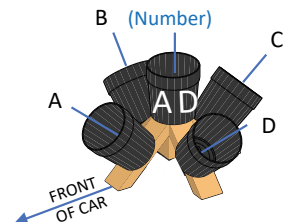

UPRIGHT WITH THE BUCKET
Trim as indicated. Justify to top of bucket.

VEHICLE
(Black Buckets)

TRIM LINE FOR SIDE
INTERIOR/EXTERIOR
BUCKET STICKERS

TRIM LINE FOR SIDE
INTERIOR/EXTERIOR
BUCKET STICKERS

TOP BUCKET INTERIOR 4 SIDES

UPRIGHT WITH THE BUCKET
Trim as indicated. Justify to top of bucket.

VEHICLE
(Black Buckets)

TRIM LINE FOR SIDE
INTERIOR/EXTERIOR
BUCKET STICKERS

TRIM LINE FOR SIDE
INTERIOR/EXTERIOR
BUCKET STICKERS

TOP BUCKET NEAR EXTERIOR SIDE