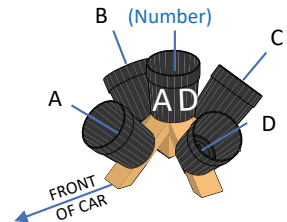

Screw
Here

Passenger
Rooftop omni bucket

VEHICLE
(Black Buckets)

Passenger
Exterior feature

VEHICLE
(Black Buckets)

Passenger
Underbody Bucket

Compiled
2022-08-20 14:10

VEHICLE
(Black Buckets)

Passenger
Interior feature

Compiled
2022-08-20 14:10

VEHICLE
(Black Buckets)

Passenger
Interior feature

Compiled
2022-08-20 14:10

VEHICLE
(Black Buckets)

2020B

Rear
Rooftop omni bucket