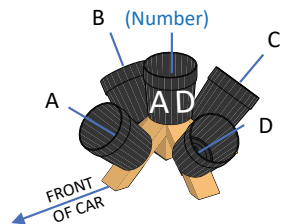

UPRIGHT WITH THE BUCKET POINTING TOWARDS LANDING
Trim as indicated. Justify to top of bucket.

VEHICLE
(Black Buckets)

TRIM LINE FOR SIDE
INTERIOR/EXTERIOR
BUCKET STICKERS

TRIM LINE FOR SIDE
INTERIOR/EXTERIOR
BUCKET STICKERS

TOP BUCKET LEFT EXTERIOR SIDE

UPRIGHT WITH THE BUCKET

Trim as indicated. Justify to top of bucket.

VEHICLE
(Black Buckets)

TRIM LINE FOR SIDE
INTERIOR/EXTERIOR
BUCKET STICKERS

TRIM LINE FOR SIDE
INTERIOR/EXTERIOR
BUCKET STICKERS

TOP BUCKET FAR EXTERIOR SIDE

UPRIGHT WITH THE BUCKET
Trim as indicated. Justify to top of bucket.

VEHICLE
(Black Buckets)

TRIM LINE FOR SIDE
INTERIOR/EXTERIOR
BUCKET STICKERS

TRIM LINE FOR SIDE
INTERIOR/EXTERIOR
BUCKET STICKERS

TOP BUCKET RIGHT EXTERIOR SIDE

UPRIGHT WITH THE BUCKET

Trim as indicated. Justify to top of bucket.

Compiled
2022-08-20 14:10

VEHICLE
(Black Buckets)

Front
Rooftop omni bucket

VEHICLE
(Black Buckets)

Front
Exterior feature (license plate)