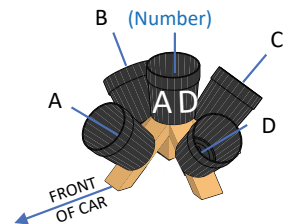

VEHICLE
(Black Buckets)

TRIM LINE FOR SIDE
INTERIOR/EXTERIOR
BUCKET STICKERS

TRIM LINE FOR SIDE
INTERIOR/EXTERIOR
BUCKET STICKERS

TOP BUCKET LEFT EXTERIOR SIDE

UPRIGHT WITH THE BUCKET

Trim as indicated. Justify to top of bucket.