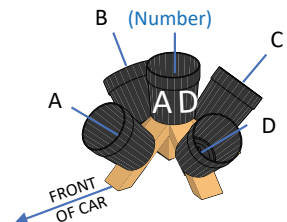

TOP BUCKET LEFT EXTERIOR SIDE

UPRIGHT WITH THE BUCKET

Trim as indicated. Justify to top of bucket.

VEHICLE
(Black Buckets)

TRIM LINE FOR SIDE
INTERIOR/EXTERIOR
BUCKET STICKERS

TRIM LINE FOR SIDE
INTERIOR/EXTERIOR
BUCKET STICKERS

TOP BUCKET FAR EXTERIOR SIDE

UPRIGHT WITH THE BUCKET
Trim as indicated. Justify to top of bucket.

VEHICLE
(Black Buckets)

TRIM LINE FOR SIDE
INTERIOR/EXTERIOR
BUCKET STICKERS

TRIM LINE FOR SIDE
INTERIOR/EXTERIOR
BUCKET STICKERS

TOP BUCKET RIGHT EXTERIOR SIDE

UPRIGHT WITH THE BUCKET

Trim as indicated. Justify to top of bucket.

Compiled
2022-08-20 14:10

VEHICLE
(Black Buckets)

Front
Rooftop omni bucket

VEHICLE
(Black Buckets)

Front
Exterior feature (license plate)