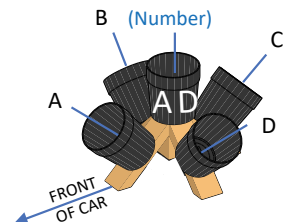

UPRIGHT WITH THE BUCKET
Trim as indicated. Justify to top of bucket.

VEHICLE
(Black Buckets)

TRIM LINE FOR SIDE
INTERIOR/EXTERIOR
BUCKET STICKERS

TRIM LINE FOR SIDE
INTERIOR/EXTERIOR
BUCKET STICKERS

TOP BUCKET INTERIOR 4 SIDES

UPRIGHT WITH THE BUCKET
Trim as indicated. Justify to top of bucket.

VEHICLE
(Black Buckets)

TRIM LINE FOR SIDE
INTERIOR/EXTERIOR
BUCKET STICKERS

TRIM LINE FOR SIDE
INTERIOR/EXTERIOR
BUCKET STICKERS

TOP BUCKET NEAR EXTERIOR SIDE