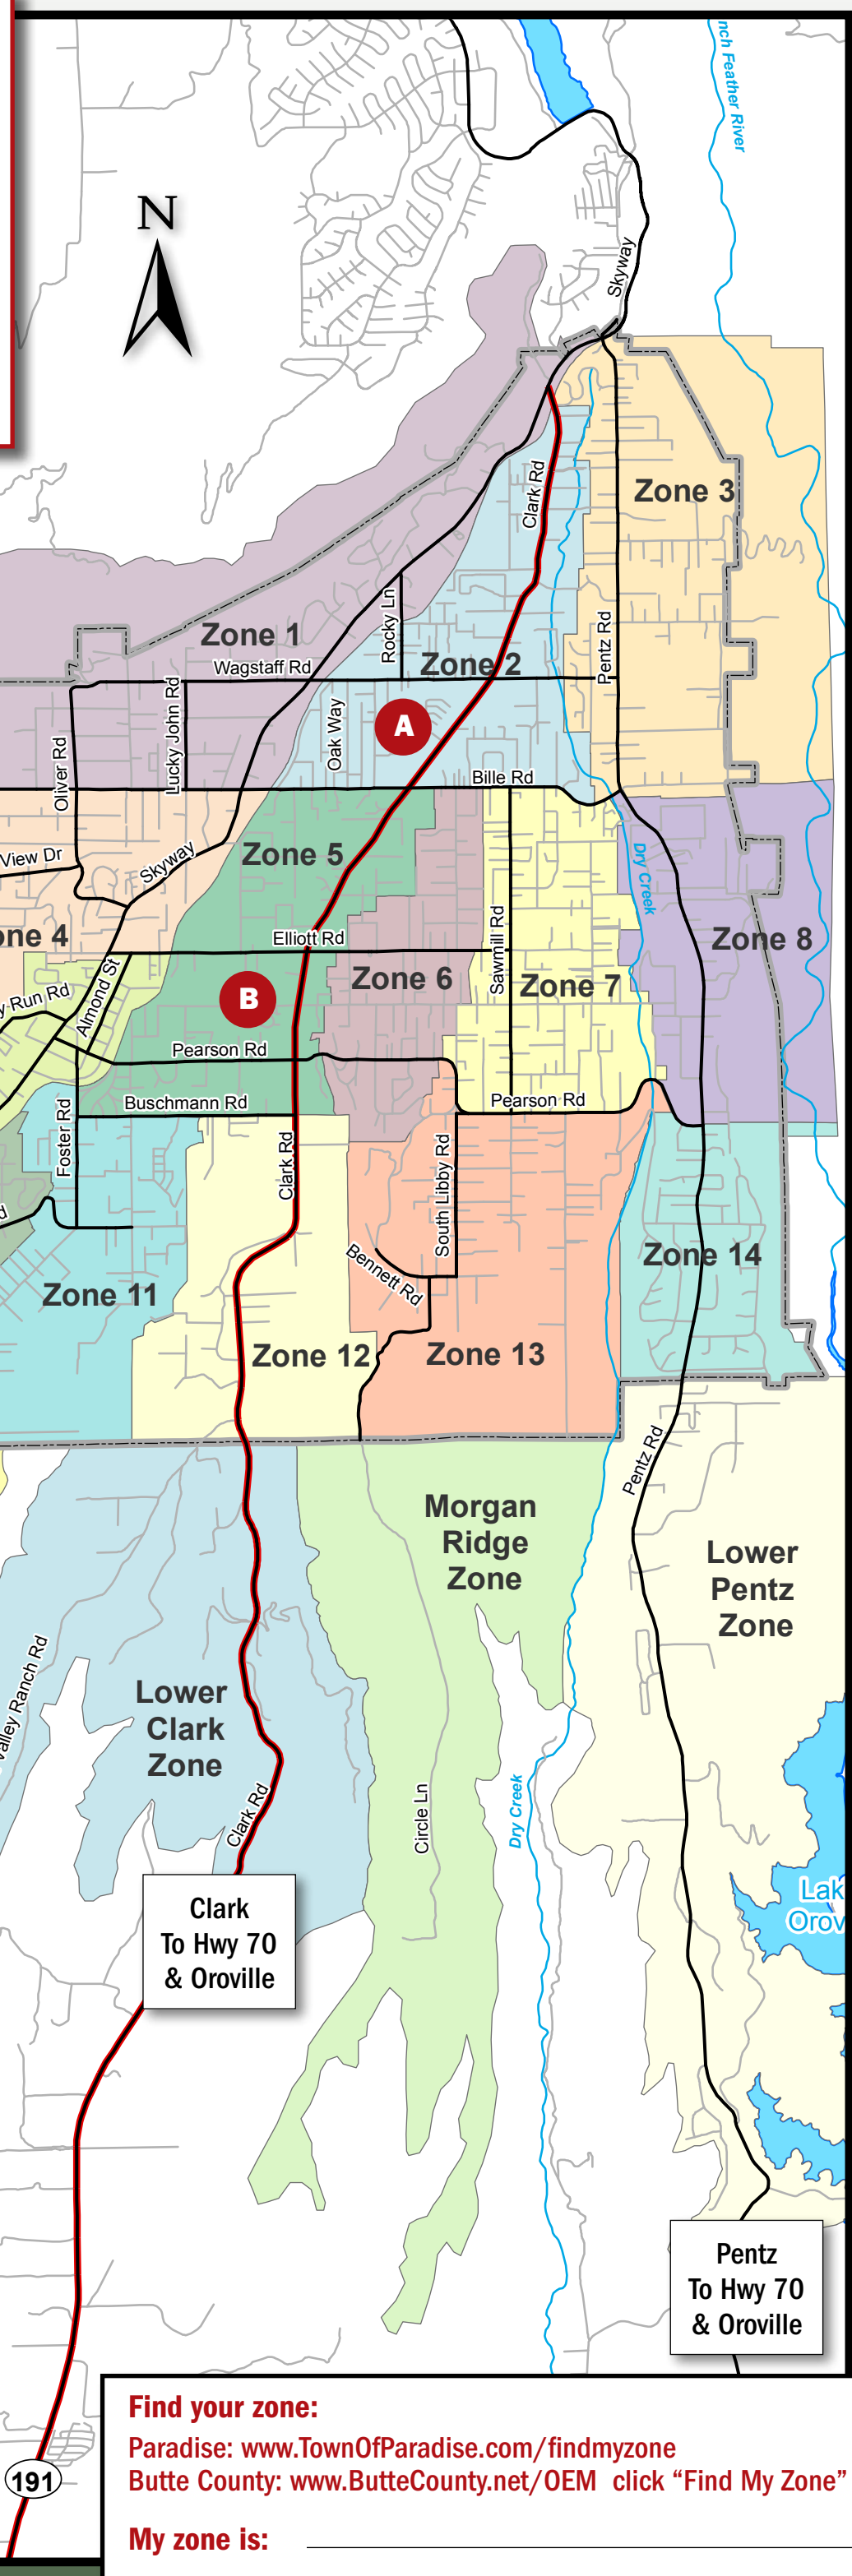

Paradise

Emergency Fire Zones and Public Assembly Points

- Map of Upper Ridge on reverse.
- Take this map during an evacuation.
- Obey the directions of all public safety personnel.

Town of Paradise Assembly Points

ASSEMBLY POINT

- A** Paradise Alliance Church
6491 Clark Road
- B** Paradise Auditorium/
Paradise Senior Center
777 Nunneley Road

Skyway
To Hwy 99
& Chico

Clark
To Hwy 70
& Oroville

Pentz
To Hwy 70
& Oroville

Upper Ridge

Emergency Fire Zones and Public Assembly Points

- Map of Paradise on reverse.
- Take this map during an evacuation.
- Obey the directions of all public safety personnel.

Emergency radio stations:
 1460 AM — Upper Ridge Radio
 1500 AM — Paradise Town Radio

D *Old Mill Site/Stirling City*
 Off Skyway, near south entrance to Stirling City

Find your zone:
 Paradise: www.TownOfParadise.com/findmyzone
 Butte County: www.ButteCounty.net/OEM click "Find My Zone"