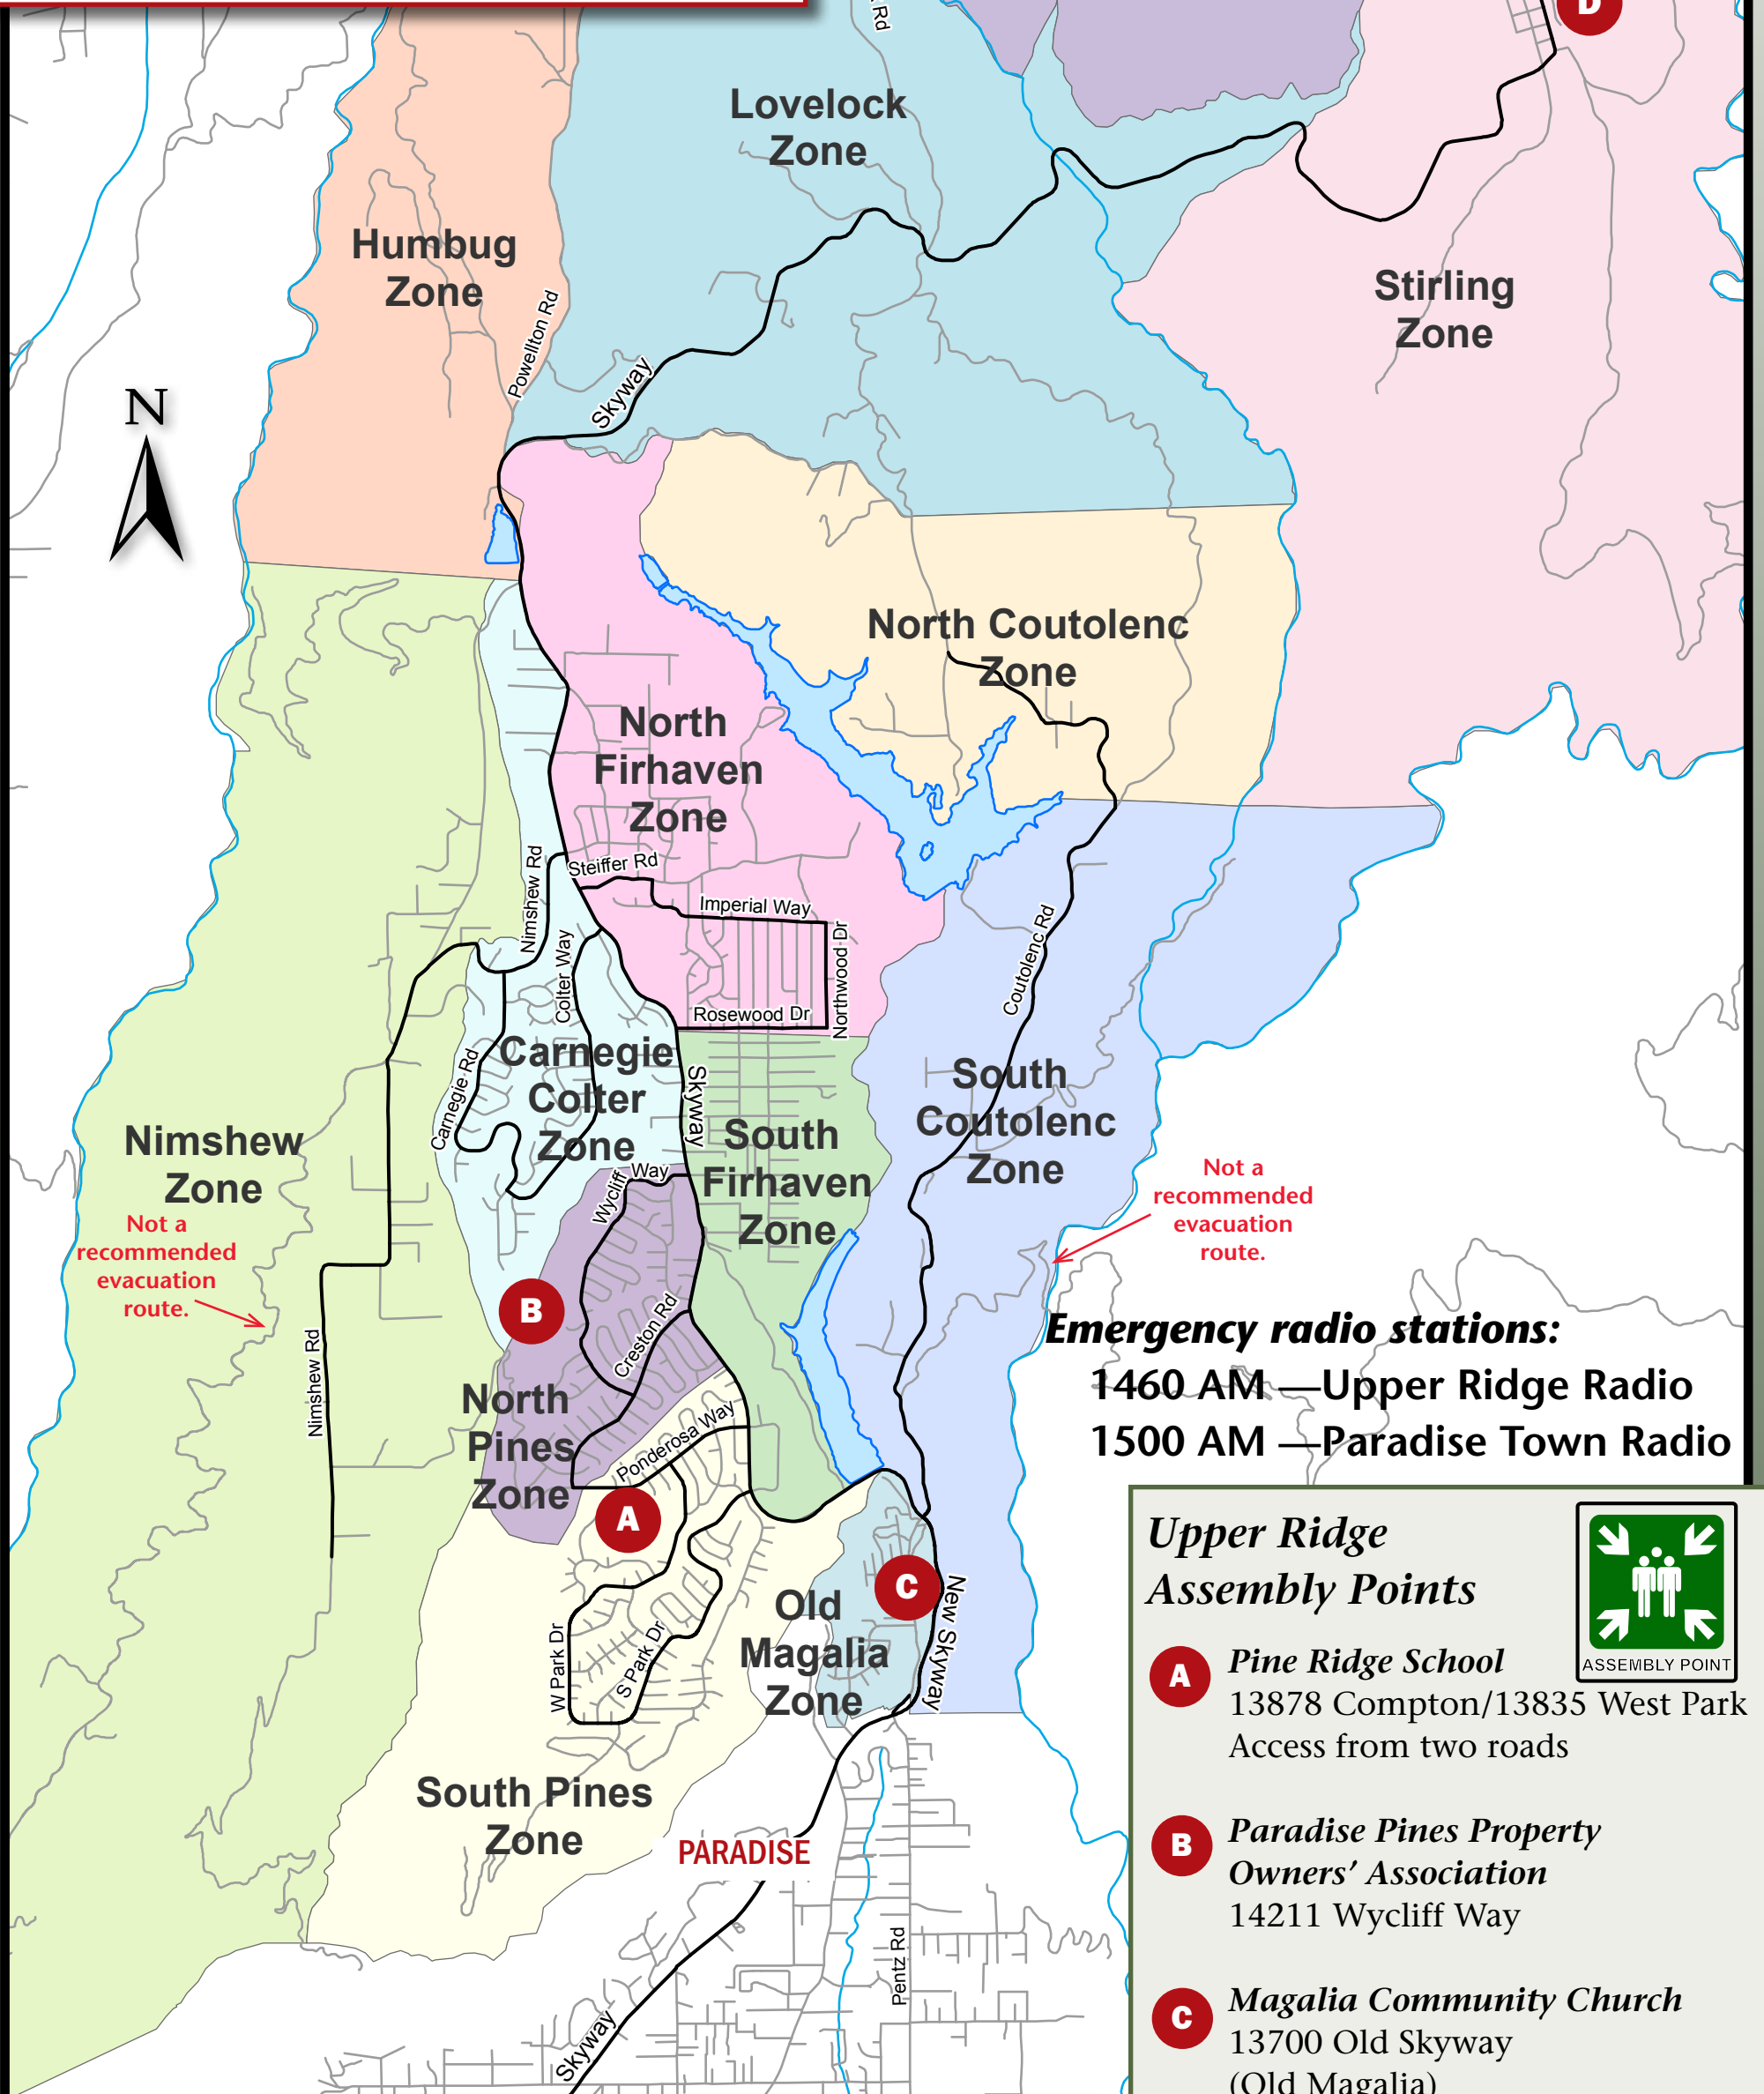

Upper Ridge

Emergency Fire Zones and Public Assembly Points

- Map of Paradise on reverse.
- Take this map during an evacuation.
- Obey the directions of all public safety personnel.

Emergency radio stations:
 1460 AM — Upper Ridge Radio
 1500 AM — Paradise Town Radio