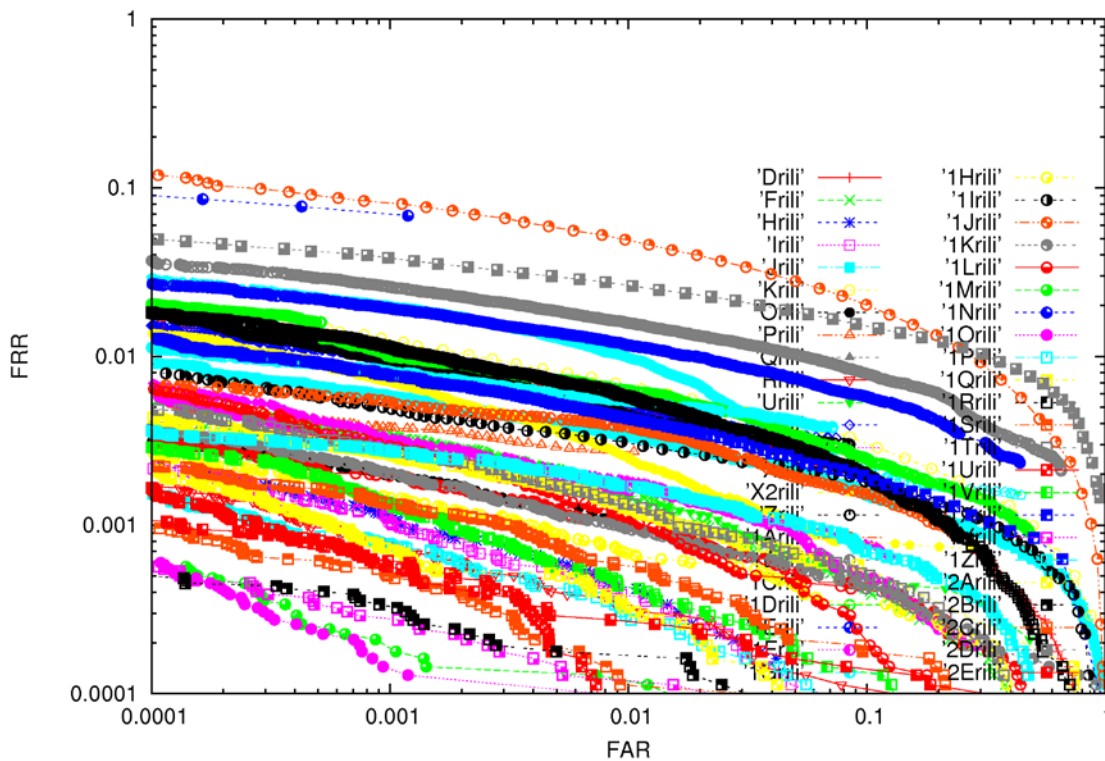

### ROC/DET plots for each dataset.

SDK ROC: DOS Index Combined P2P

SDK DET: DOS Index Combined P2P

SDK ROC: POE Index Combined P2P

SDK DET: POE Index Combined P2P

SDK ROC: POEBVA Index Combined P2P

SDK DET: POEBVA Index Combined P2P