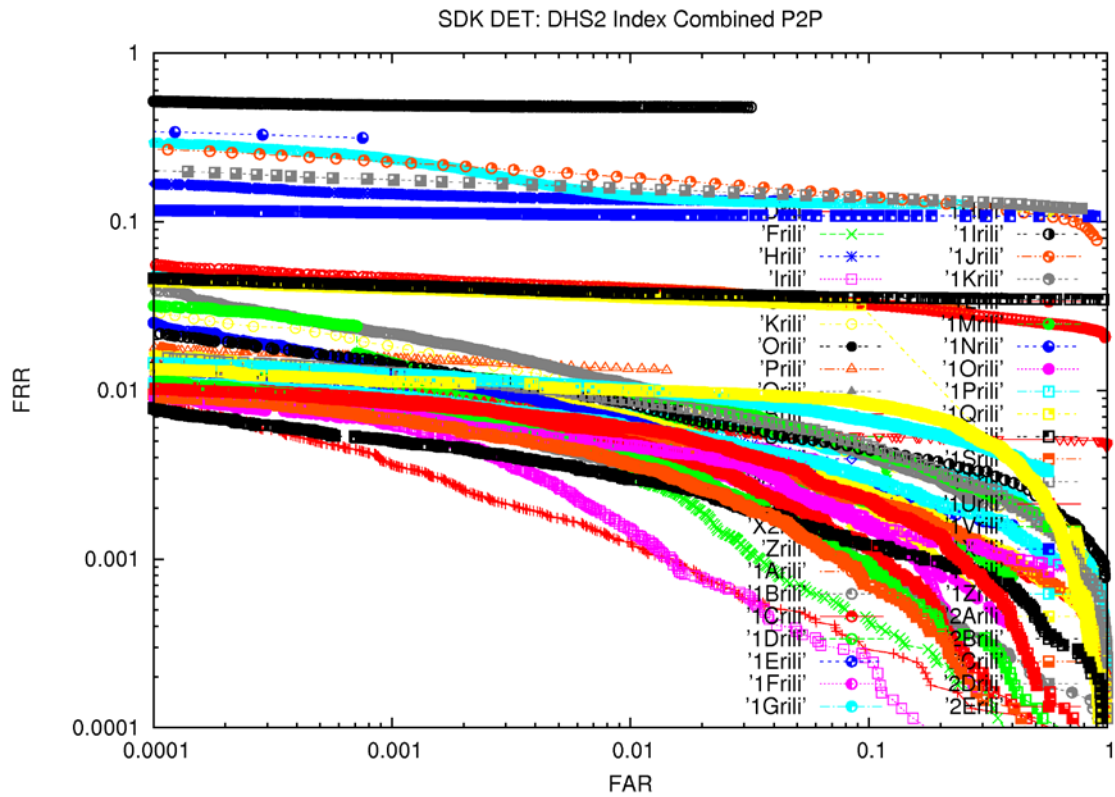

### ROC/DET plots for each dataset.

SDK ROC: DOS Index Combined P2P

SDK DET: DOS Index Combined P2P

SDK ROC: POE Index Combined P2P

SDK DET: POE Index Combined P2P

SDK ROC: POEBVA Index Combined P2P

SDK DET: POEBVA Index Combined P2P