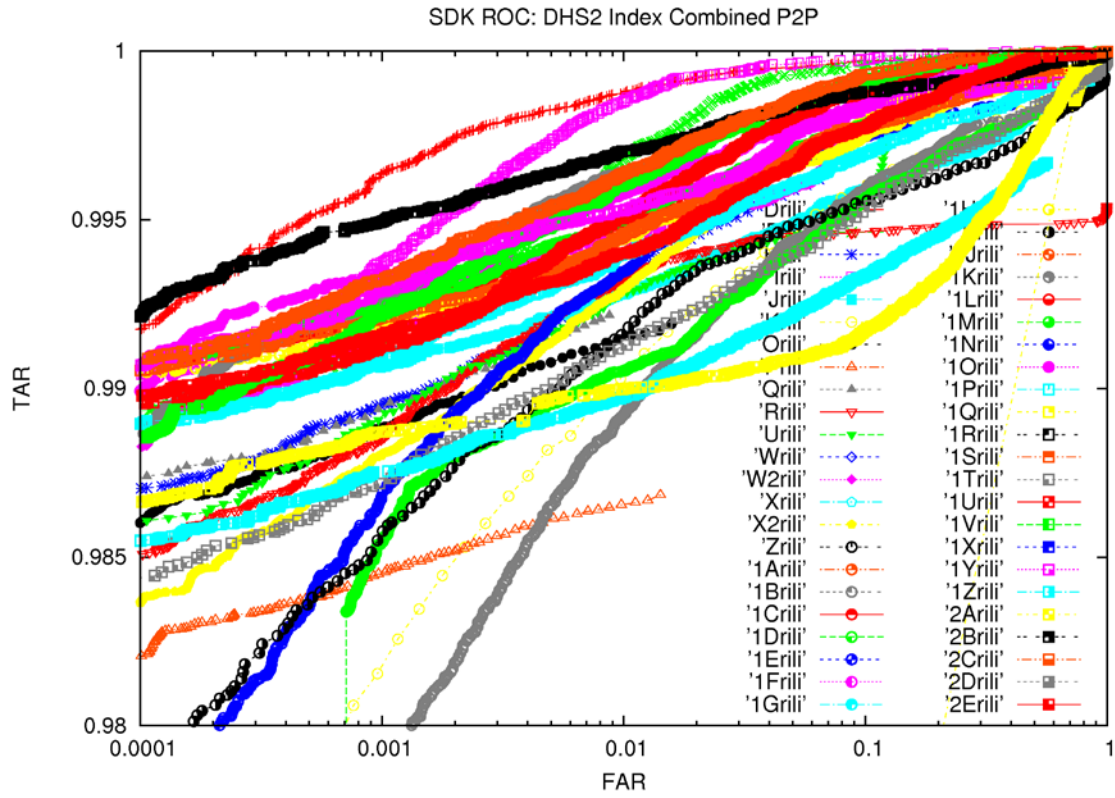

### ROC/DET plots for each dataset.

SDK ROC: DOS Index Combined P2P

SDK DET: DOS Index Combined P2P

SDK ROC: POE Index Combined P2P

SDK DET: POE Index Combined P2P

SDK ROC: POEBVA Index Combined P2P

SDK DET: POEBVA Index Combined P2P