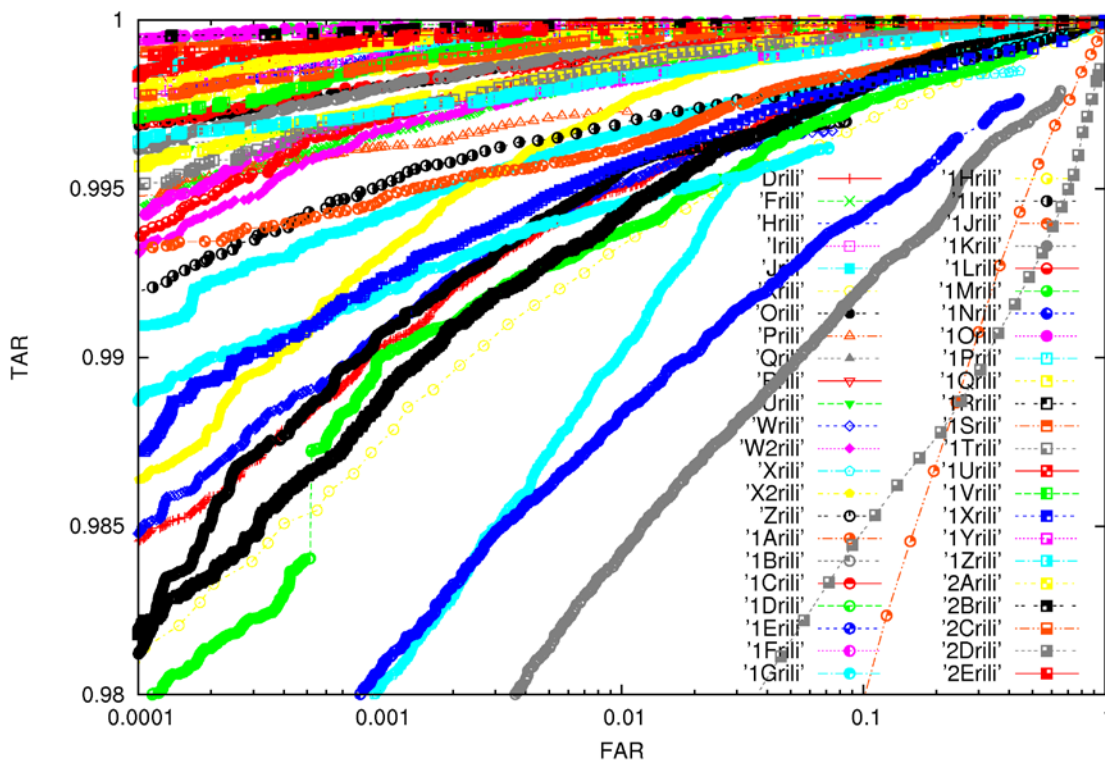

### ROC/DET plots for each dataset.

SDK ROC: DOS Index Combined P2P

SDK DET: DOS Index Combined P2P

SDK ROC: POE Index Combined P2P

SDK DET: POE Index Combined P2P

SDK ROC: POEBVA Index Combined P2P

SDK DET: POEBVA Index Combined P2P