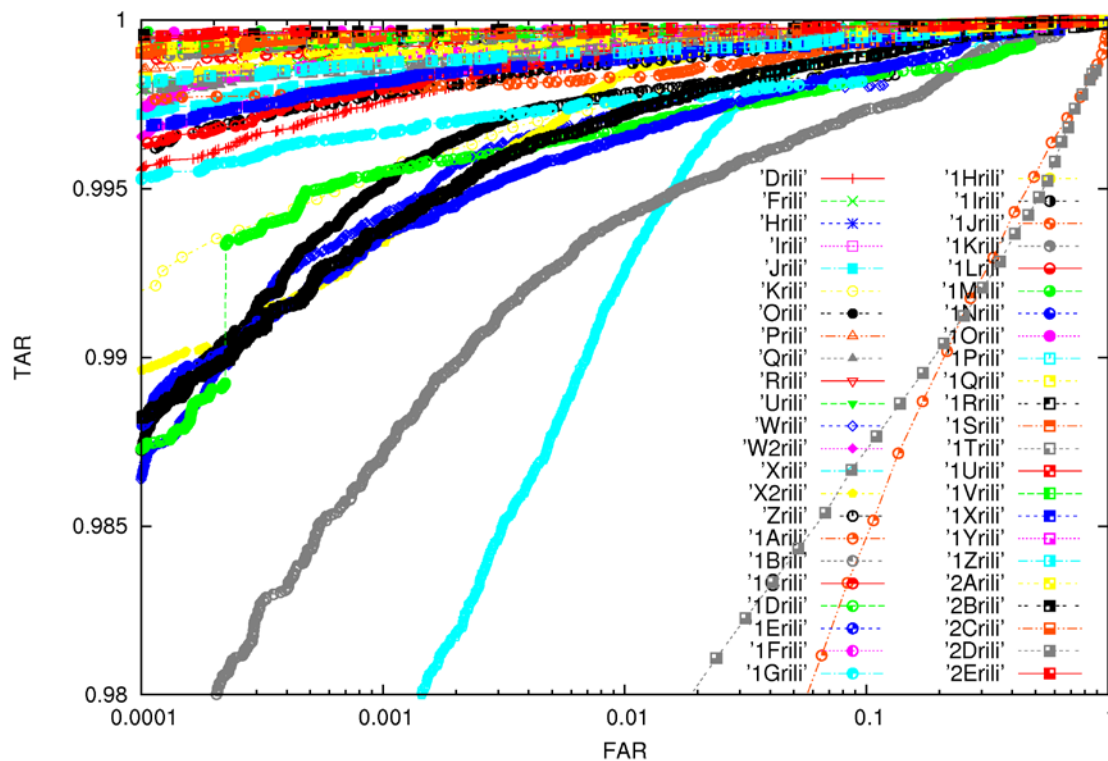

### ROC/DET plots for each dataset.

SDK ROC: DOS Index Combined P2P

SDK DET: DOS Index Combined P2P

SDK ROC: POE Index Combined P2P

SDK DET: POE Index Combined P2P

SDK ROC: POEBVA Index Combined P2P

SDK DET: POEBVA Index Combined P2P