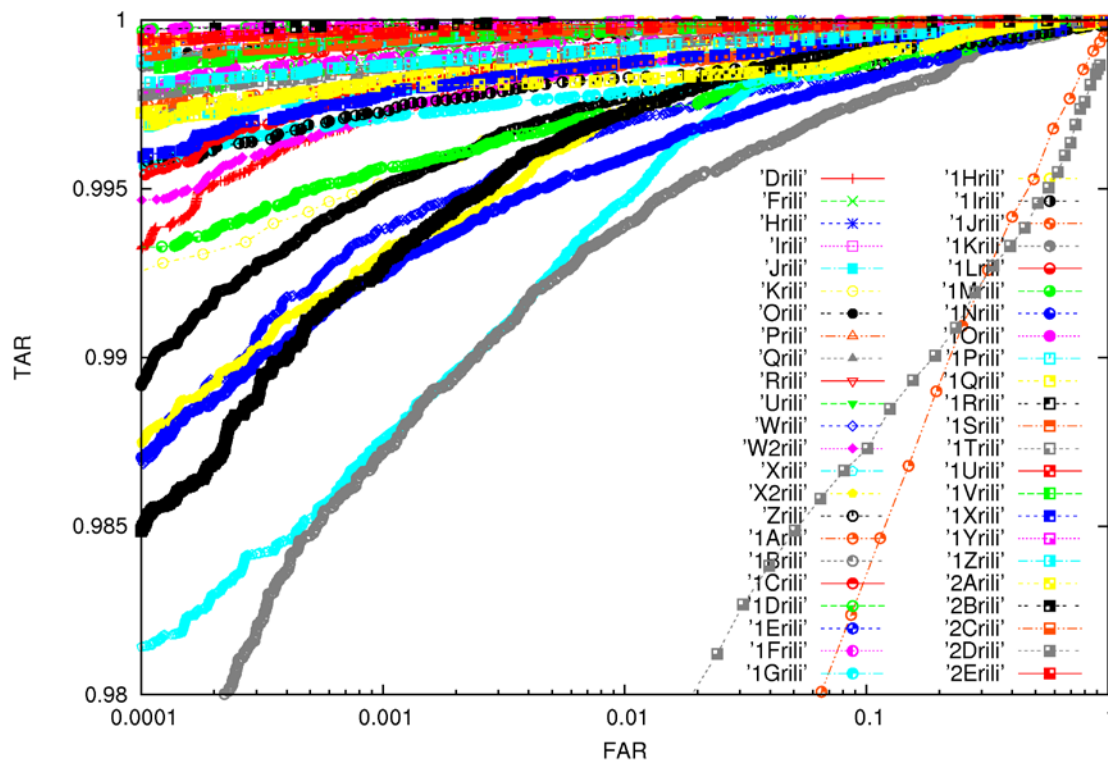

### ROC/DET plots for each dataset.

SDK ROC: DOS Index Combined P2P

SDK DET: DOS Index Combined P2P

SDK ROC: POE Index Combined P2P

SDK DET: POE Index Combined P2P

SDK ROC: POEBVA Index Combined P2P

SDK DET: POEBVA Index Combined P2P