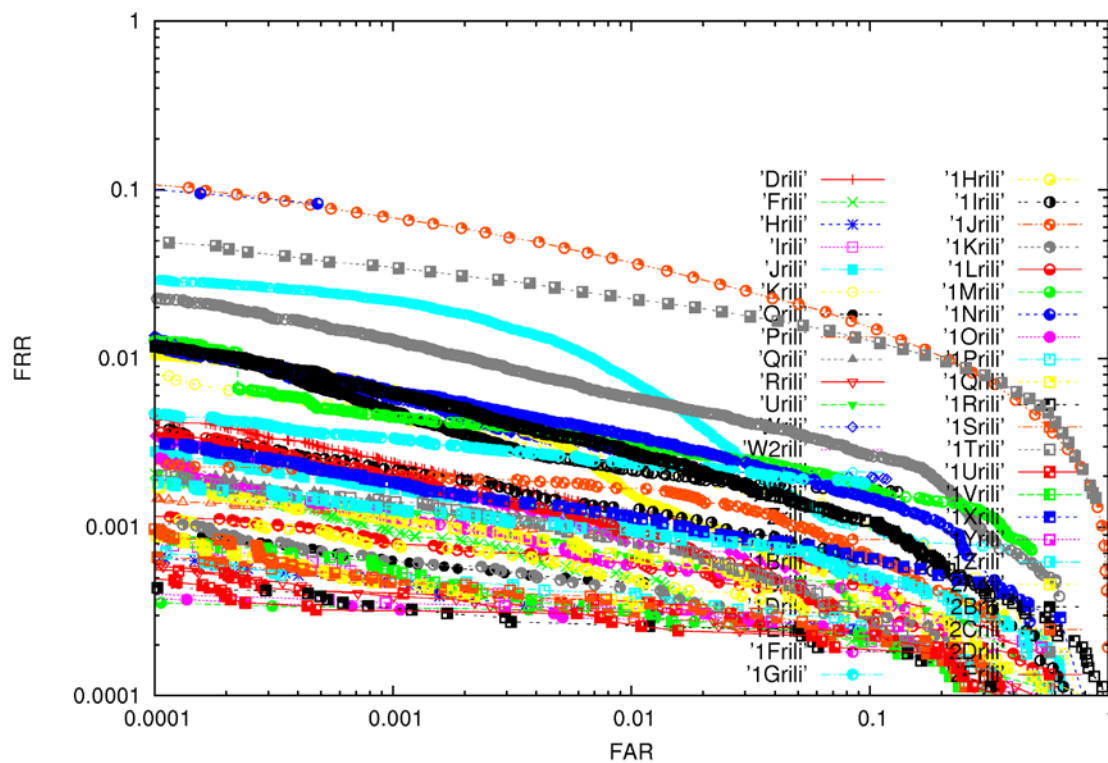

### ROC/DET plots for each dataset.

SDK ROC: DOS Index Combined P2P

SDK DET: DOS Index Combined P2P

SDK ROC: POE Index Combined P2P

SDK DET: POE Index Combined P2P

SDK ROC: POEBVA Index Combined P2P

SDK DET: POEBVA Index Combined P2P