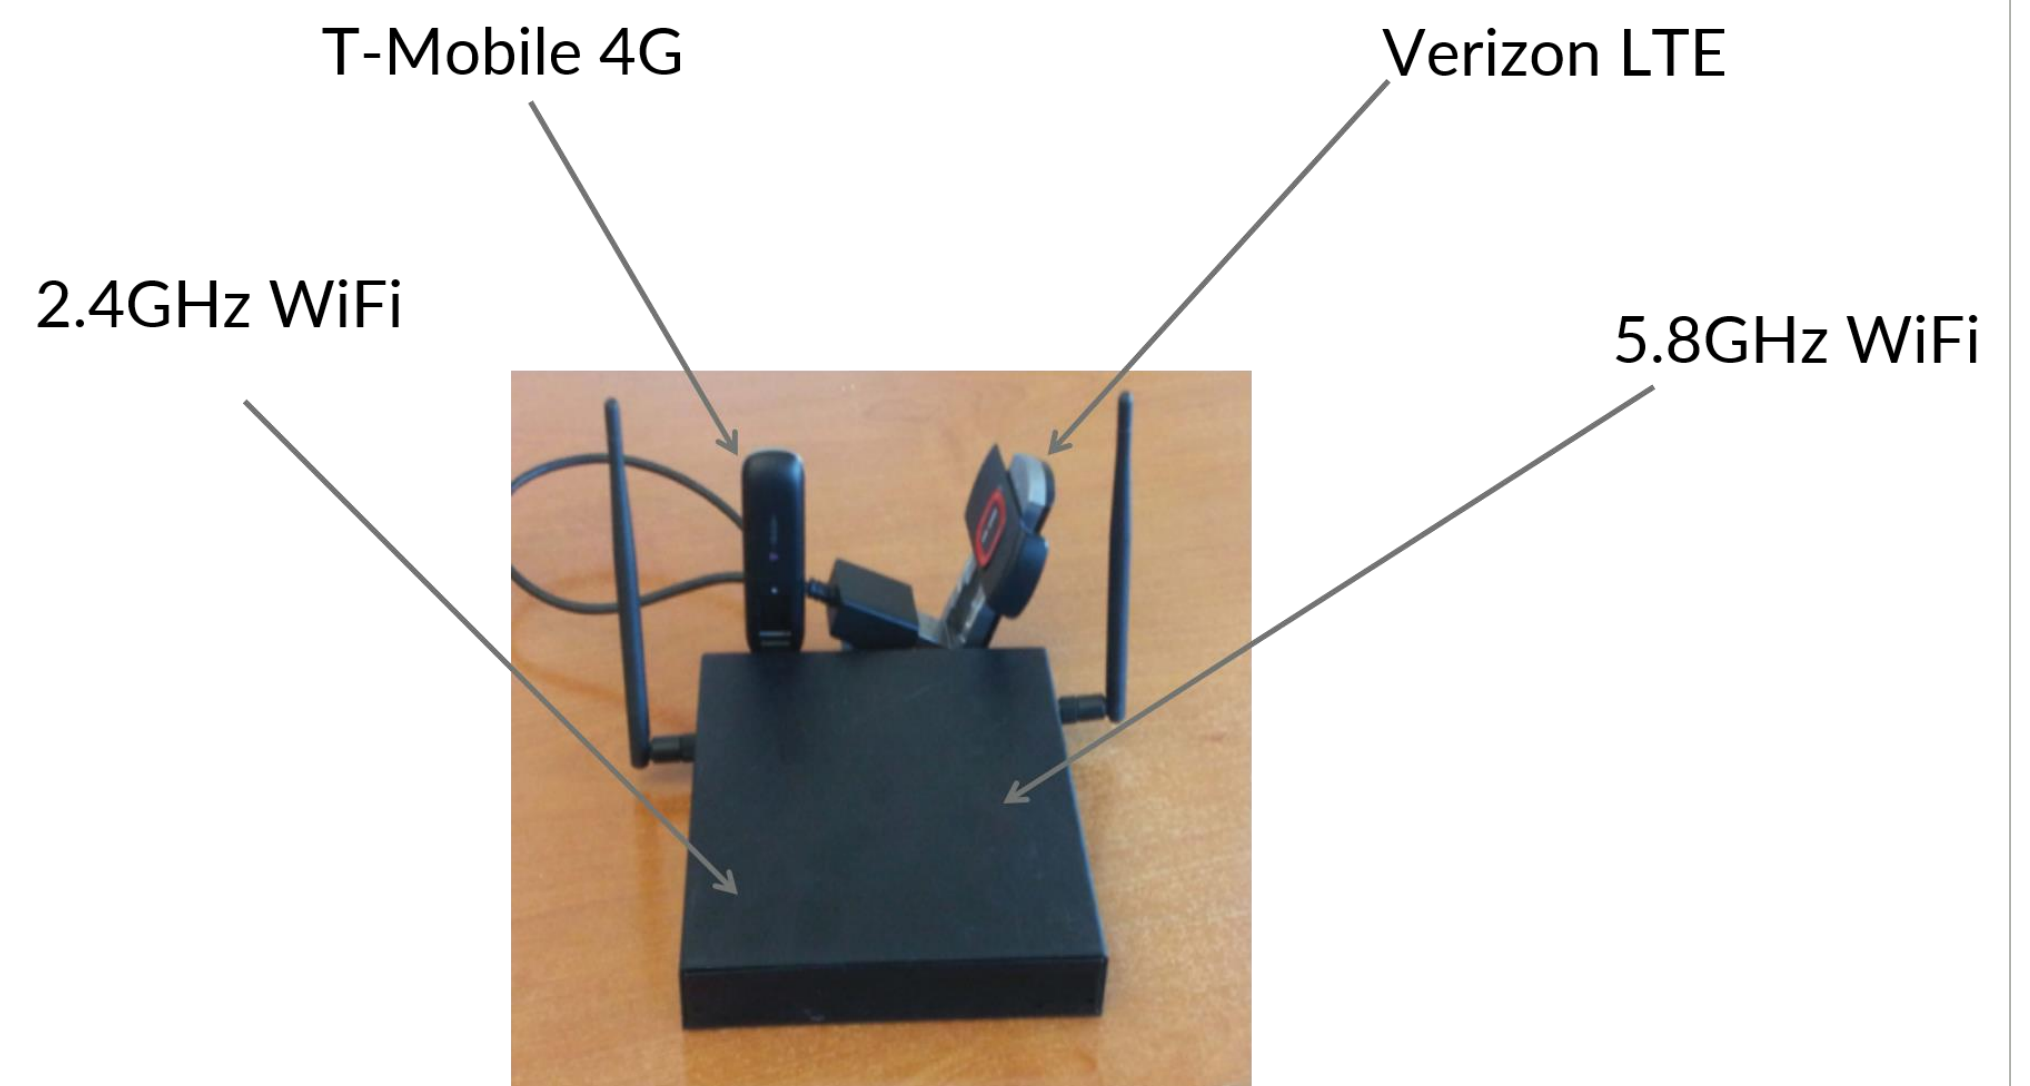

Heterogeneous Fog Communications and Computing for Resilience

SPECTRONN

www.spectronn.com

Architecture

Cognitive Mobile HetNet

“Take Your Network and Cloud”

Brookline PD Testbed