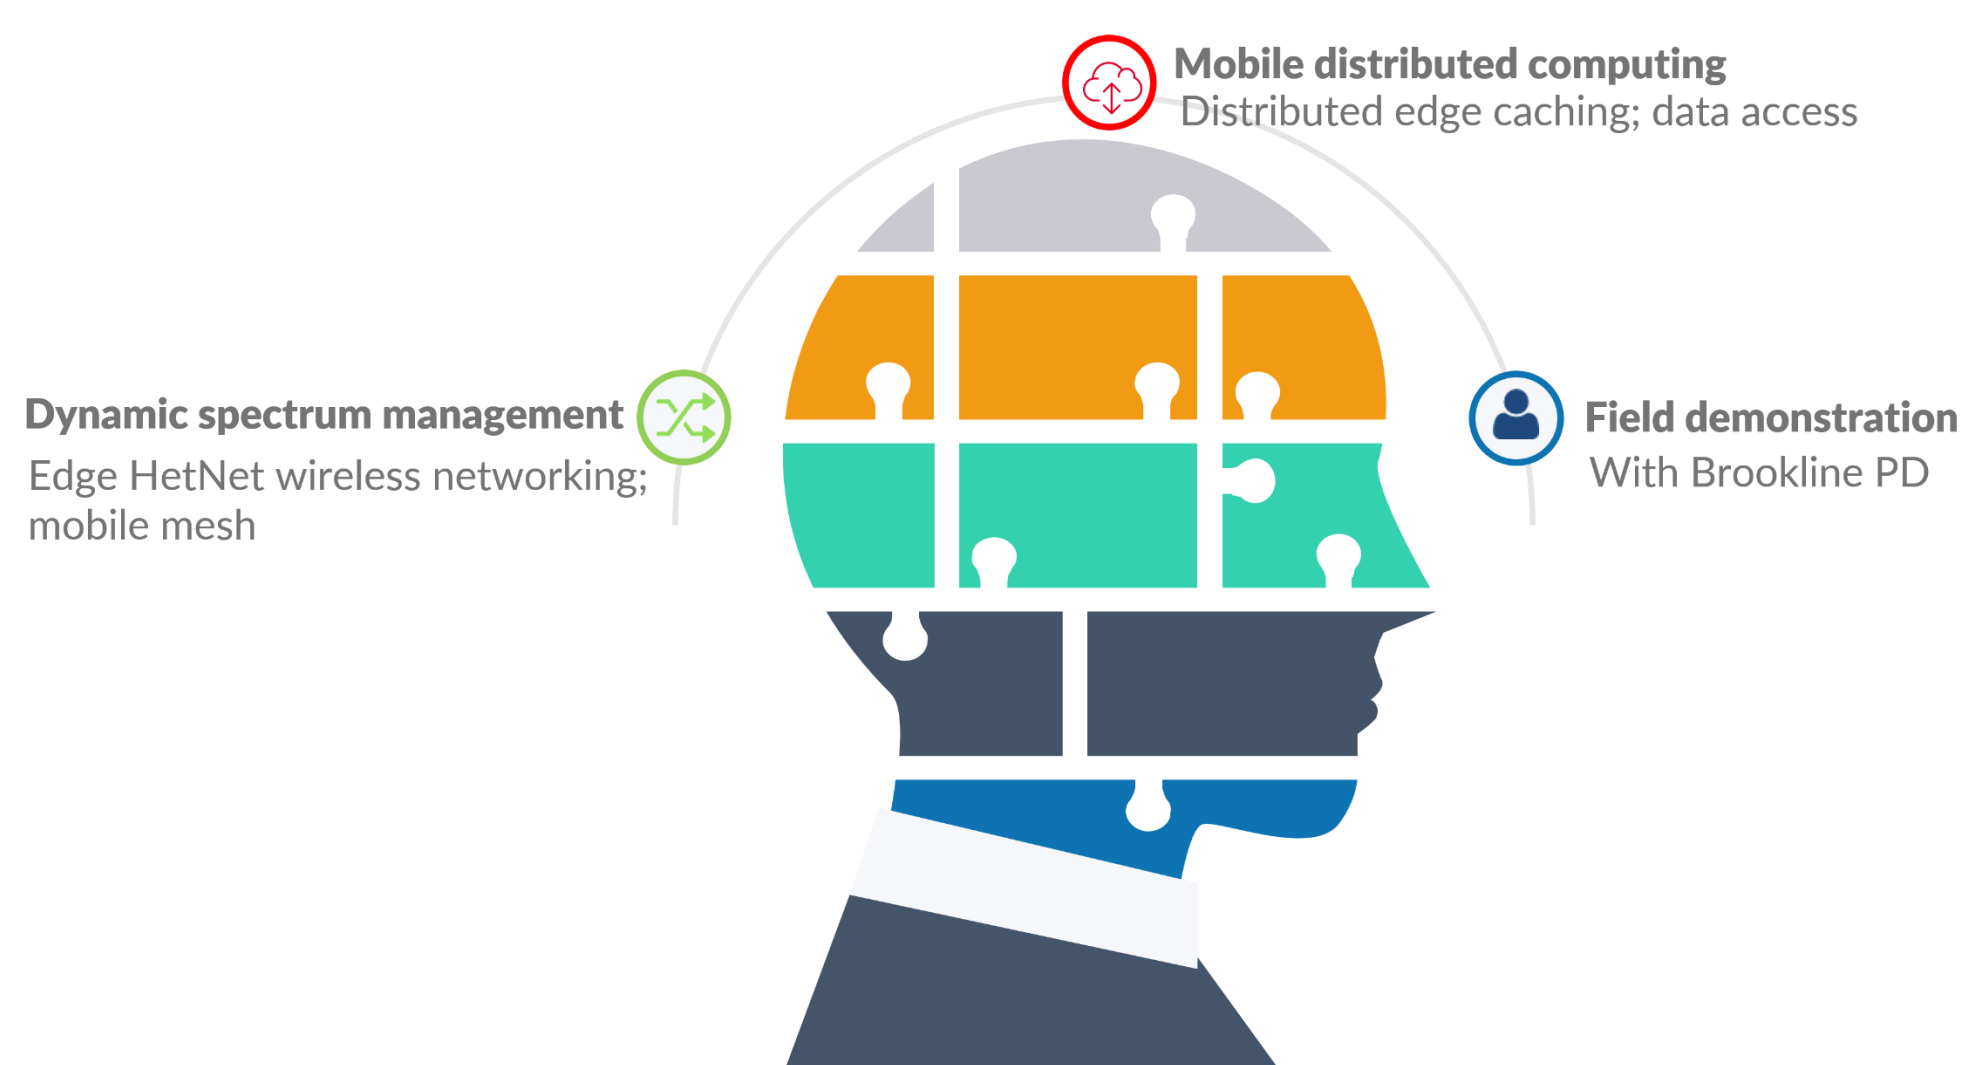

Heterogeneous Fog Communications and Computing for Resilience

SPECTRONN

www.spectronn.com

Architecture

Cognitive Mobile HetNet

“Take Your Network and Cloud”

Brookline PD Testbed