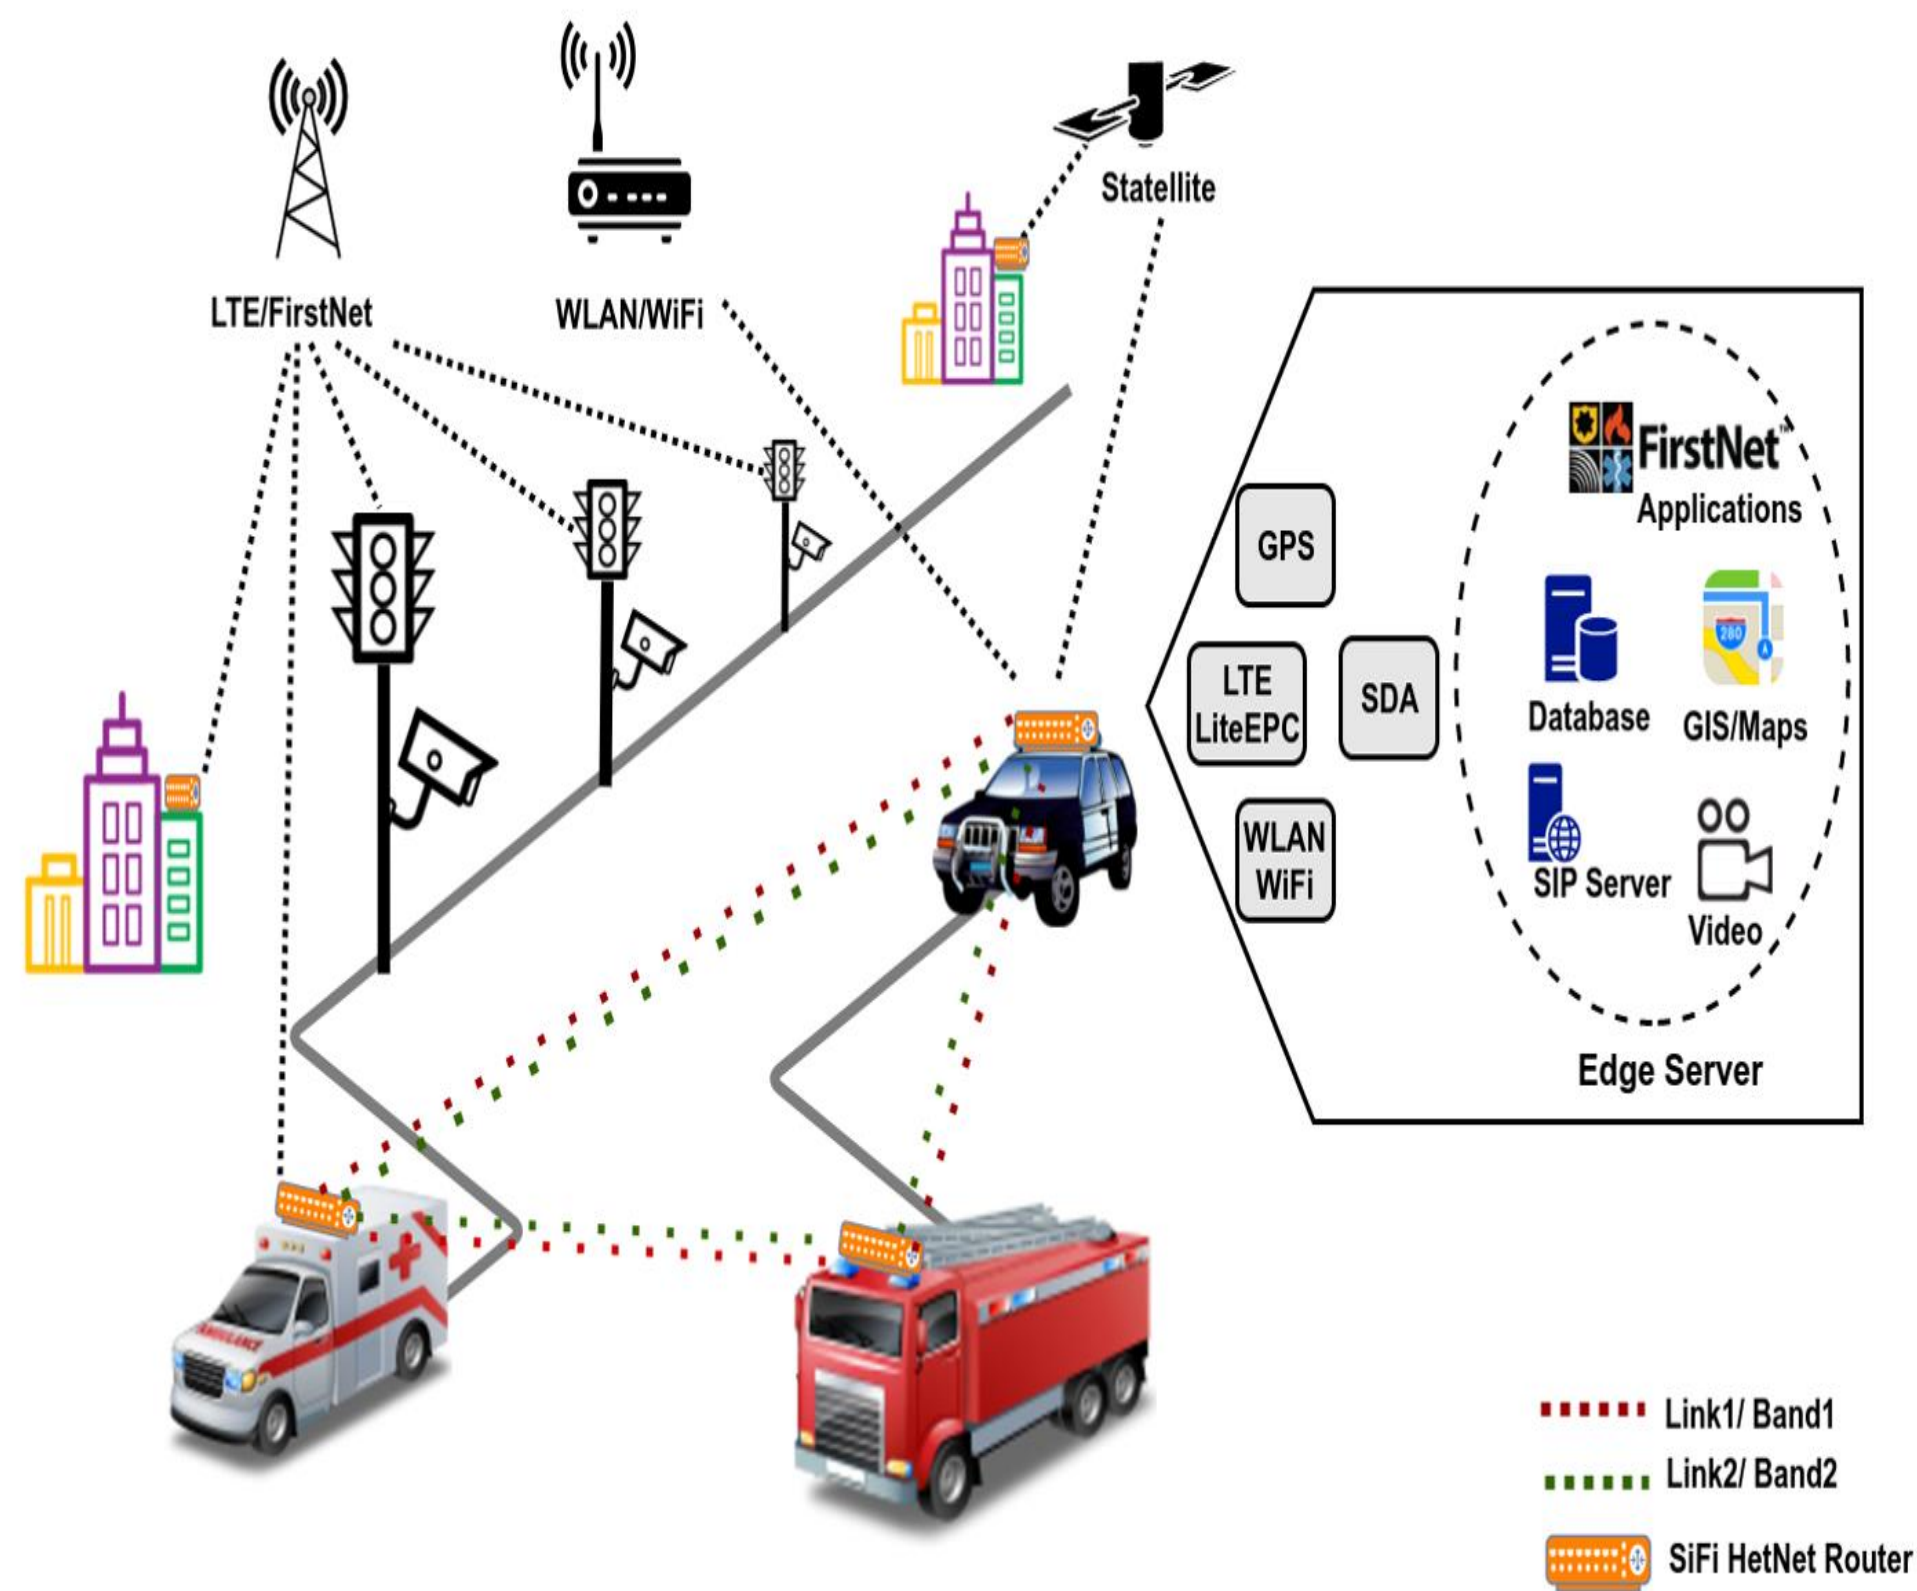

Heterogeneous Fog Communications and Computing for Resilience

SPECTRONN

www.spectronn.com

Architecture

Cognitive Mobile HetNet

“Take Your Network and Cloud”

Brookline PD Testbed