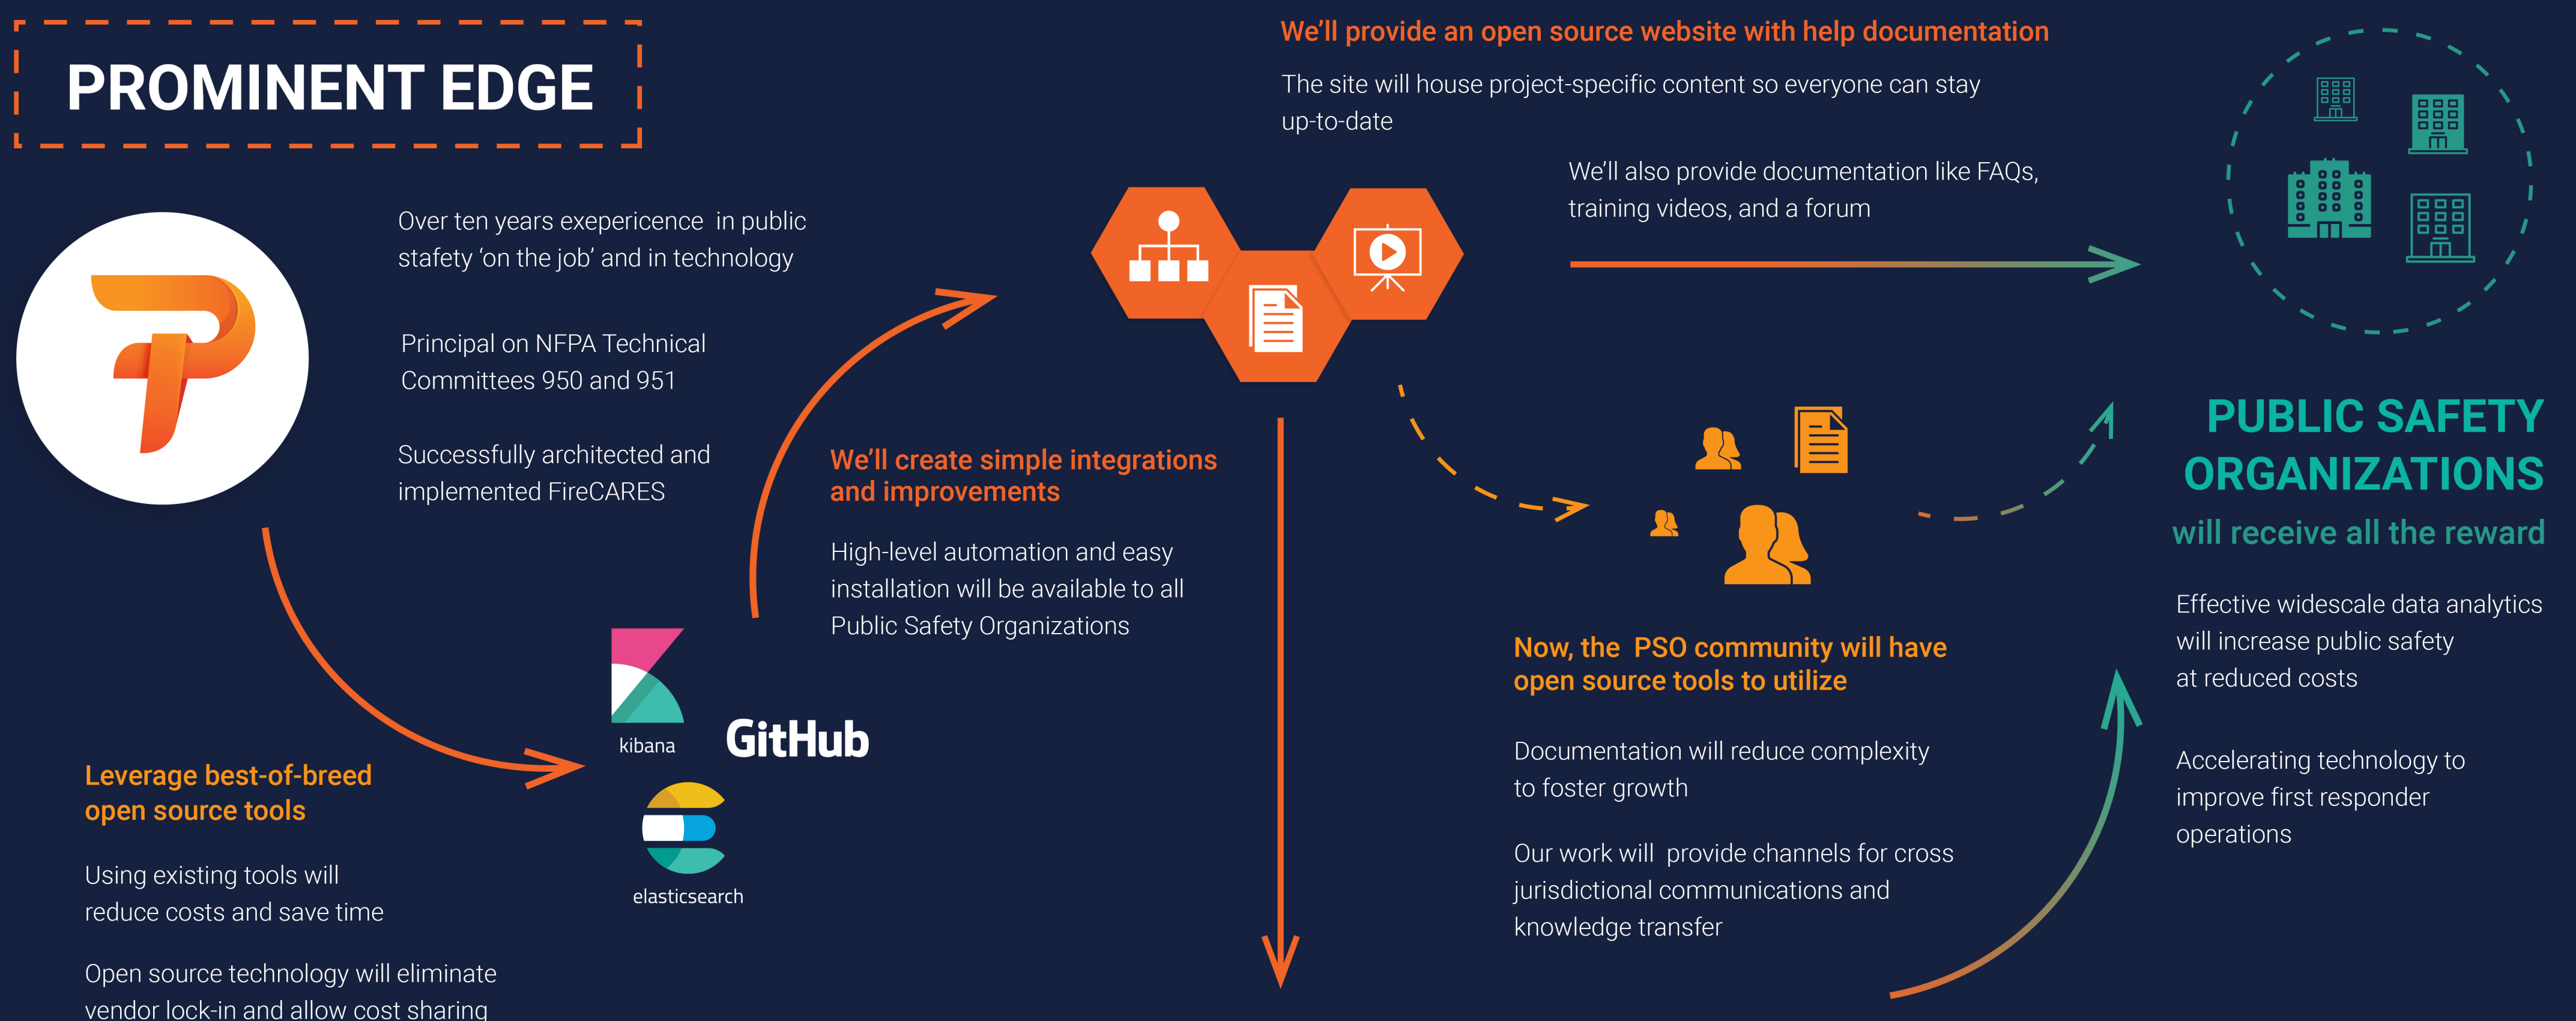

# StatEngine: A Real-Time Open Source Data Analytics and Visualization Tool for PSOs

- ### Additional Take Aways
- Enabling of robust, efficient, and real-time applications
  - Top-tech companies, government, and military use the same type of open source tools
  - Reusable library
  - We have organization participation for better data and software testing
  - Personal experience using and integrating with CAD systems
  - Highly-Scalable