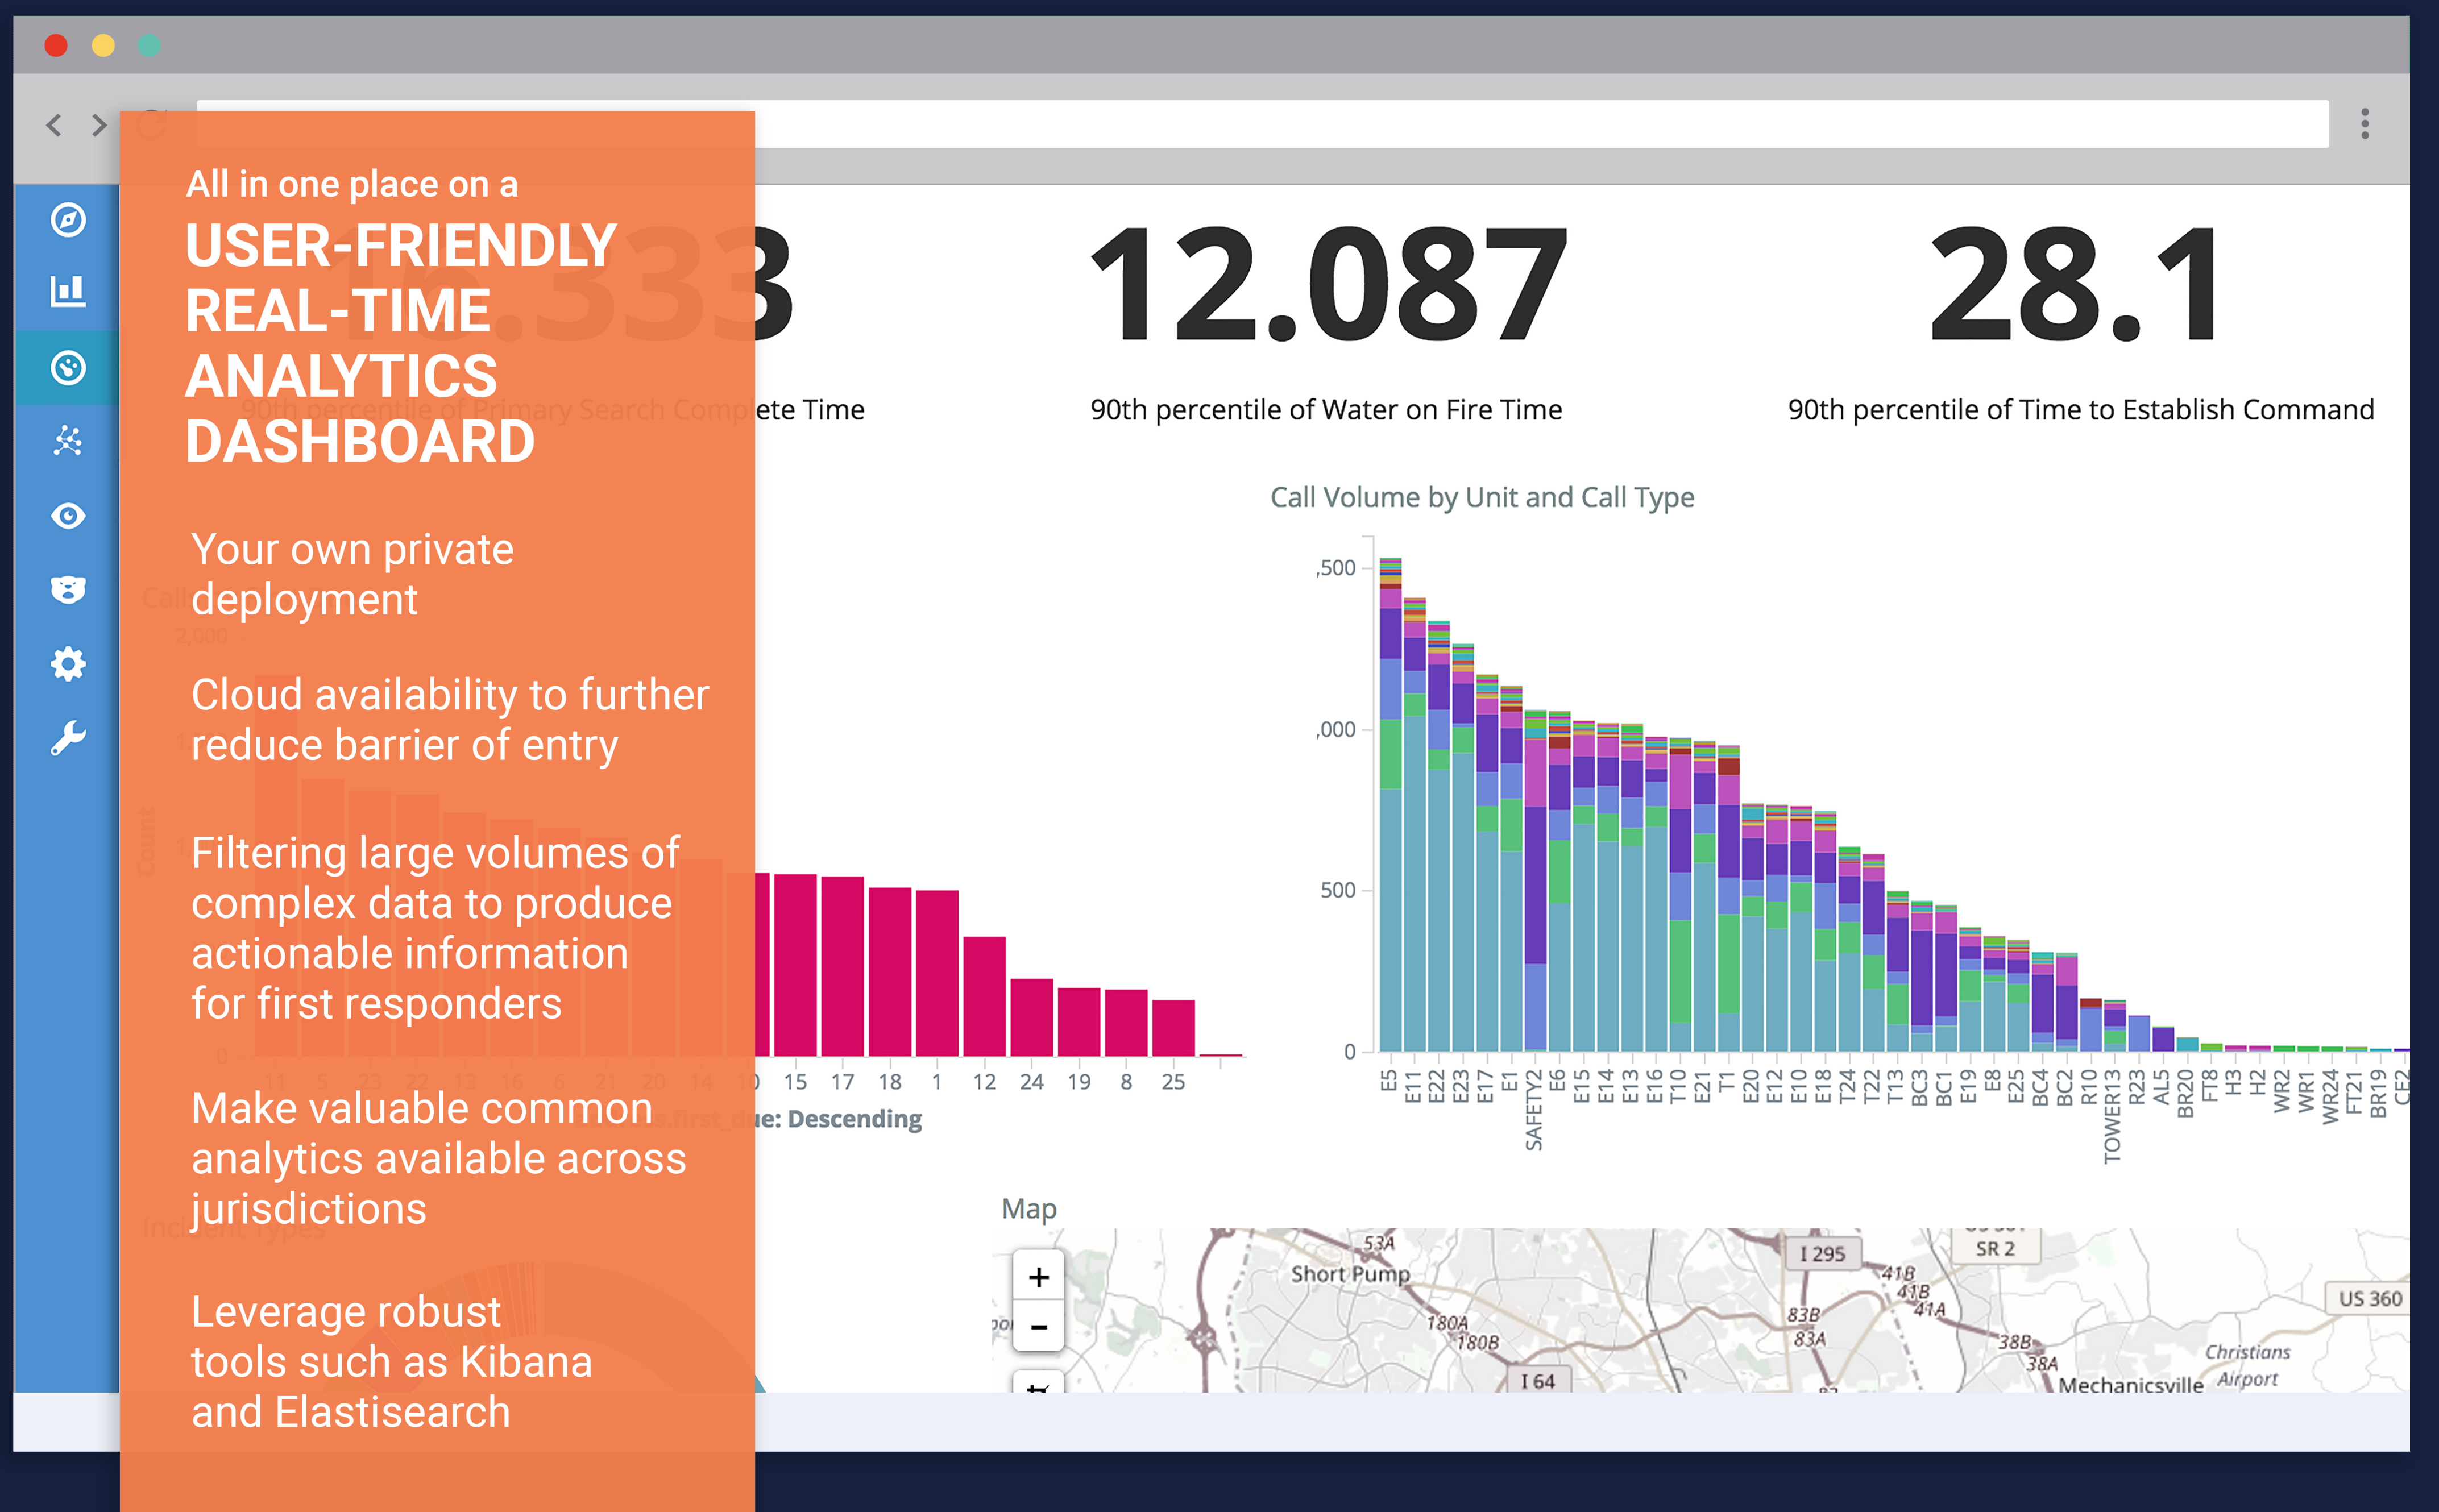

# StatEngine: A Real-Time Open Source Data Analytics and Visualization Tool for PSOs

- ### Additional Take Aways
- Enabling of robust, efficient, and real-time applications
  - Top-tech companies, government, and military use the same type of open source tools
  - Reusable library
  - We have organization participation for better data and software testing
  - Personal experience using and integrating with CAD systems
  - Highly-Scalable