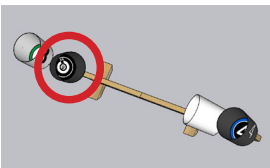

# OBSTRUCTED SCENARIO, Black and White (Black Buckets)

TRIM LINE FOR SIDE  
EXTERIOR BUCKET  
STICKERS

TRIM LINE FOR SIDE  
EXTERIOR BUCKET  
STICKERS

Exterior Sides of Bucket. Orient so that top of sticker is in the same direction as the top of the sticker inside the bucket.

**OBSTRUCTED SCENARIO, Black and White  
(Black Buckets)**

Attach bucket with a single center screw before applying this sticker to the inner base. After installation, rotate so sticker is upright.

**OBSTRUCTED SCENARIO, Black and White  
(White Buckets)**