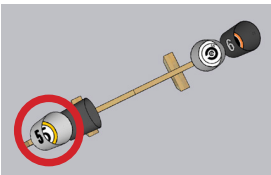

# OBSTRUCTED SCENARIO, Black and White (Black Buckets)

TRIM LINE FOR SIDE  
EXTERIOR BUCKET  
STICKERS

TRIM LINE FOR SIDE  
EXTERIOR BUCKET  
STICKERS

Exterior Sides of Bucket. Orient so that top of sticker is in the same direction as the top of the sticker inside the bucket.

**OBSTRUCTED SCENARIO, Black and White  
(Black Buckets)**

Attach bucket with a single center screw before applying this sticker to the inner base. After installation, rotate so sticker is upright.

**OBSTRUCTED SCENARIO, Black and White  
(White Buckets)**