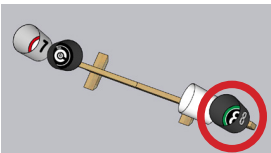

OBSTRUCTED SCENARIO, Black and White (Black Buckets)

TRIM LINE FOR SIDE
EXTERIOR BUCKET
STICKERS

TRIM LINE FOR SIDE
EXTERIOR BUCKET
STICKERS

Exterior Sides of Bucket. Orient so that top of sticker is in the same direction as the top of the sticker inside the bucket.