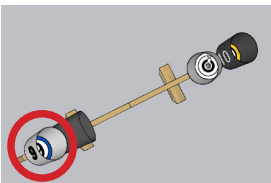

# OBSTRUCTED SCENARIO, Black and White (White Buckets)

TRIM LINE FOR SIDE  
EXTERIOR BUCKET  
STICKERS

TRIM LINE FOR SIDE  
EXTERIOR BUCKET  
STICKERS

Exterior Sides of Bucket. Orient so that top of sticker is in the same direction as the top of the sticker inside the bucket.