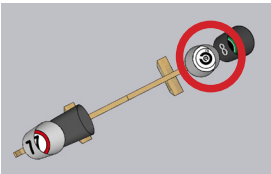

**OBSTRUCTED SCENARIO, Black and White
(White Buckets)**

Attach bucket with a single center screw before applying this sticker to the inner base. After installation, rotate so sticker is upright.