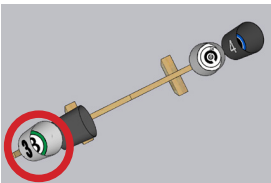

## OBSTRUCTED SCENARIO, Black and White (White Buckets)

Attach bucket with a single center screw before applying this sticker to the inner base. After installation, rotate so sticker is upright.

# OBSTRUCTED SCENARIO, Black and White (White Buckets)

TRIM LINE FOR SIDE  
EXTERIOR BUCKET  
STICKERS

TRIM LINE FOR SIDE  
EXTERIOR BUCKET  
STICKERS

Exterior Sides of Bucket. Orient so that top of sticker is in the same direction as the top of the sticker inside the bucket.