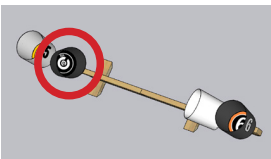

**OBSTRUCTED SCENARIO, Black and White
(Black Buckets)**

Attach bucket with a single center screw before applying this sticker to the inner base. After installation, rotate so sticker is upright.