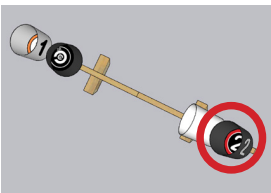

# OBSTRUCTED SCENARIO, Black and White (Black Buckets)

TRIM LINE FOR SIDE  
EXTERIOR BUCKET  
STICKERS

TRIM LINE FOR SIDE  
EXTERIOR BUCKET  
STICKERS

Exterior Sides of Bucket. Orient so that top of sticker is in the same direction as the top of the sticker inside the bucket.