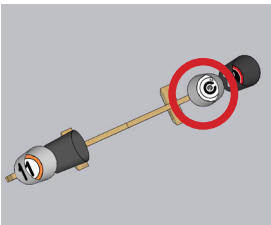

# OBSTRUCTED SCENARIO, Black and White (White Buckets)

TRIM LINE FOR SIDE  
EXTERIOR BUCKET  
STICKERS

TRIM LINE FOR SIDE  
EXTERIOR BUCKET  
STICKERS

Exterior Sides of Bucket. Orient so that top of sticker is in the same direction as the top of the sticker inside the bucket.

# OBSTRUCTED SCENARIO, Black and White (White Buckets)

Attach bucket with a single center screw before applying this sticker to the inner base. After installation, rotate so sticker is upright.