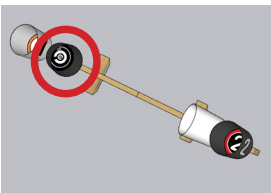

# OBSTRUCTED SCENARIO, Black and White (Black Buckets)

TRIM LINE FOR SIDE  
EXTERIOR BUCKET  
STICKERS

TRIM LINE FOR SIDE  
EXTERIOR BUCKET  
STICKERS

Exterior Sides of Bucket. Orient so that top of sticker is in the same direction as the top of the sticker inside the bucket.

# OBSTRUCTED SCENARIO, Black and White (Black Buckets)

Attach bucket with a single center screw before applying this sticker to the inner base. After installation, rotate so sticker is upright.