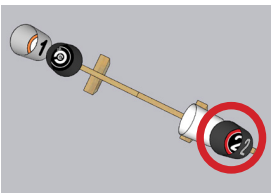

## OBSTRUCTED SCENARIO, Black and White (Black Buckets)

Attach bucket with a single center screw before applying this sticker to the inner base. After installation, rotate so sticker is upright.

# OBSTRUCTED SCENARIO, Black and White (Black Buckets)

TRIM LINE FOR SIDE  
EXTERIOR BUCKET  
STICKERS

TRIM LINE FOR SIDE  
EXTERIOR BUCKET  
STICKERS

Exterior Sides of Bucket. Orient so that top of sticker is in the same direction as the top of the sticker inside the bucket.