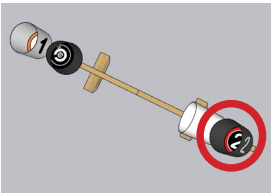

OBSTRUCTED SCENARIO, Black and White (Black Buckets)

Attach bucket with a single center screw before applying this sticker to the inner base. After installation, rotate so sticker is upright.