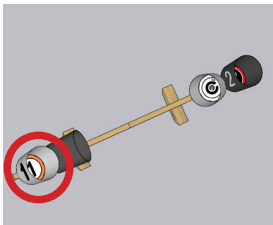

# OBSTRUCTED SCENARIO, Black and White (White Buckets)

Attach bucket with a single center screw before applying this sticker to the inner base. After installation, rotate so sticker is upright.

# OBSTRUCTED SCENARIO, Black and White (White Buckets)

TRIM LINE FOR SIDE  
EXTERIOR BUCKET  
STICKERS

TRIM LINE FOR SIDE  
EXTERIOR BUCKET  
STICKERS

Exterior Sides of Bucket. Orient so that top of sticker is in the same direction as the top of the sticker inside the bucket.