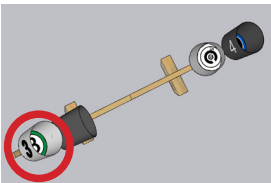

# OBSTRUCTED SCENARIO, Black and White (Black Buckets)

Attach bucket with a single center screw before applying this sticker to the inner base. After installation, rotate so sticker is upright.

## OBSTRUCTED SCENARIO, Black and White (White Buckets)

Attach bucket with a single center screw before applying this sticker to the inner base. After installation, rotate so sticker is upright.

# OBSTRUCTED SCENARIO, Black and White (White Buckets)

TRIM LINE FOR SIDE  
EXTERIOR BUCKET  
STICKERS

TRIM LINE FOR SIDE  
EXTERIOR BUCKET  
STICKERS

Exterior Sides of Bucket. Orient so that top of sticker is in the same direction as the top of the sticker inside the bucket.