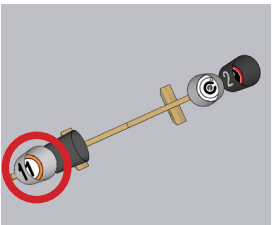

# OBSTRUCTED SCENARIO, Black and White (White Buckets)

Attach bucket with a single center screw before applying this sticker to the inner base. After installation, rotate so sticker is upright.

# OBSTRUCTED SCENARIO, Black and White (White Buckets)

TRIM LINE FOR SIDE  
EXTERIOR BUCKET  
STICKERS

TRIM LINE FOR SIDE  
EXTERIOR BUCKET  
STICKERS

Exterior Sides of Bucket. Orient so that top of sticker is in the same direction as the top of the sticker inside the bucket.