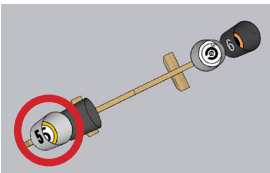

Attach bucket with a single center screw before applying this sticker to the inner base. After installation, rotate so sticker is upright.

# OBSTRUCTED SCENARIO, Black and White (White Buckets)

TRIM LINE FOR SIDE  
EXTERIOR BUCKET  
STICKERS

TRIM LINE FOR SIDE  
EXTERIOR BUCKET  
STICKERS

Exterior Sides of Bucket. Orient so that top of sticker is in the same direction as the top of the sticker inside the bucket.