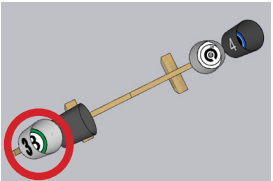

OBSTRUCTED SCENARIO, Black and White (White Buckets)

Attach bucket with a single center screw before applying this sticker to the inner base. After installation, rotate so sticker is upright.