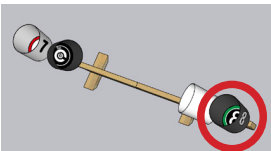

**OBSTRUCTED SCENARIO, Black and White  
(White Buckets)**

Attach bucket with a single center screw before applying this sticker to the inner base. After installation, rotate so sticker is upright.

# OBSTRUCTED SCENARIO, Black and White (Black Buckets)

Attach bucket with a single center screw before applying this sticker to the inner base. After installation, rotate so sticker is upright.

# OBSTRUCTED SCENARIO, Black and White (Black Buckets)

TRIM LINE FOR SIDE  
EXTERIOR BUCKET  
STICKERS

TRIM LINE FOR SIDE  
EXTERIOR BUCKET  
STICKERS

Exterior Sides of Bucket. Orient so that top of sticker is in the same direction as the top of the sticker inside the bucket.