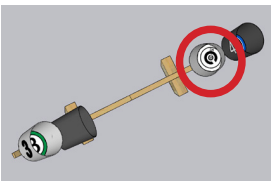

# OBSTRUCTED SCENARIO, Black and White (White Buckets)

TRIM LINE FOR SIDE  
EXTERIOR BUCKET  
STICKERS

TRIM LINE FOR SIDE  
EXTERIOR BUCKET  
STICKERS

Exterior Sides of Bucket. Orient so that top of sticker is in the same direction as the top of the sticker inside the bucket.

# OBSTRUCTED SCENARIO, Black and White (White Buckets)

Attach bucket with a single center screw before applying this sticker to the inner base. After installation, rotate so sticker is upright.