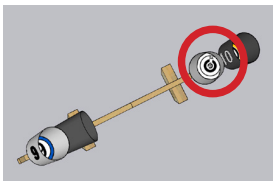

OBSTRUCTED SCENARIO, Black and White (White Buckets)

Attach bucket with a single center screw before applying this sticker to the inner base. After installation, rotate so sticker is upright.