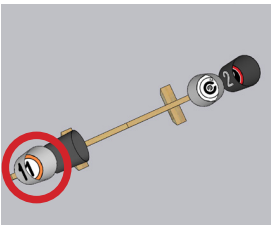

# OBSTRUCTED SCENARIO, Black and White (White Buckets)

Attach bucket with a single center screw before applying this sticker to the inner base. After installation, rotate so sticker is upright.

# OBSTRUCTED SCENARIO, Black and White (White Buckets)

TRIM LINE FOR SIDE  
EXTERIOR BUCKET  
STICKERS

TRIM LINE FOR SIDE  
EXTERIOR BUCKET  
STICKERS

Exterior Sides of Bucket. Orient so that top of sticker is in the same direction as the top of the sticker inside the bucket.