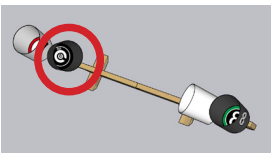

# OBSTRUCTED SCENARIO, Black and White (Black Buckets)

TRIM LINE FOR SIDE  
EXTERIOR BUCKET  
STICKERS

TRIM LINE FOR SIDE  
EXTERIOR BUCKET  
STICKERS

Exterior Sides of Bucket. Orient so that top of sticker is in the same direction as the top of the sticker inside the bucket.

# OBSTRUCTED SCENARIO, Black and White (Black Buckets)

Attach bucket with a single center screw before applying this sticker to the inner base. After installation, rotate so sticker is upright.