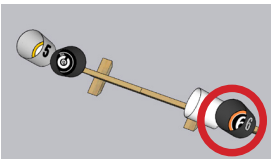

OBSTRUCTED SCENARIO, Black and White (Black Buckets)

TRIM LINE FOR SIDE
EXTERIOR BUCKET
STICKERS

TRIM LINE FOR SIDE
EXTERIOR BUCKET
STICKERS

Exterior Sides of Bucket. Orient so that top of sticker is in the same direction as the top of the sticker inside the bucket.