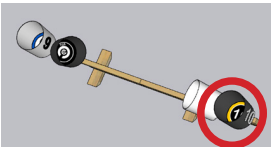

Exterior Sides of Bucket. Orient so that top of sticker is in the same direction as the top of the sticker inside the bucket.