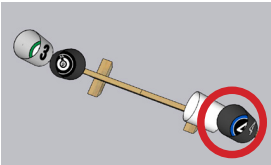

## OBSTRUCTED SCENARIO, Black and White (Black Buckets)

Attach bucket with a single center screw before applying this sticker to the inner base. After installation, rotate so sticker is upright.

# OBSTRUCTED SCENARIO, Black and White (Black Buckets)

TRIM LINE FOR SIDE  
EXTERIOR BUCKET  
STICKERS

TRIM LINE FOR SIDE  
EXTERIOR BUCKET  
STICKERS

Exterior Sides of Bucket. Orient so that top of sticker is in the same direction as the top of the sticker inside the bucket.