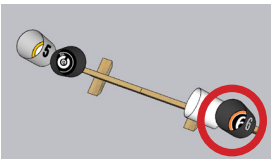

# OBSTRUCTED SCENARIO, Black and White (Black Buckets)

Attach bucket with a single center screw before applying this sticker to the inner base. After installation, rotate so sticker is upright.

# OBSTRUCTED SCENARIO, Black and White (Black Buckets)

TRIM LINE FOR SIDE  
EXTERIOR BUCKET  
STICKERS

TRIM LINE FOR SIDE  
EXTERIOR BUCKET  
STICKERS

Exterior Sides of Bucket. Orient so that top of sticker is in the same direction as the top of the sticker inside the bucket.