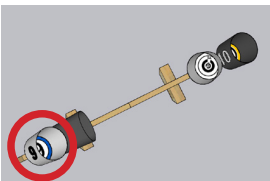

# OBSTRUCTED SCENARIO, Black and White (White Buckets)

Attach bucket with a single center screw before applying this sticker to the inner base. After installation, rotate so sticker is upright.

# OBSTRUCTED SCENARIO, Black and White (White Buckets)

TRIM LINE FOR SIDE  
EXTERIOR BUCKET  
STICKERS

TRIM LINE FOR SIDE  
EXTERIOR BUCKET  
STICKERS

Exterior Sides of Bucket. Orient so that top of sticker is in the same direction as the top of the sticker inside the bucket.