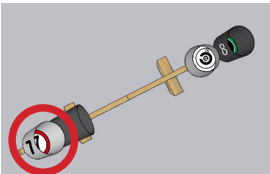

# OBSTRUCTED SCENARIO, Black and White (White Buckets)

Attach bucket with a single center screw before applying this sticker to the inner base. After installation, rotate so sticker is upright.

# OBSTRUCTED SCENARIO, Black and White (White Buckets)

TRIM LINE FOR SIDE  
EXTERIOR BUCKET  
STICKERS

TRIM LINE FOR SIDE  
EXTERIOR BUCKET  
STICKERS

Exterior Sides of Bucket. Orient so that top of sticker is in the same direction as the top of the sticker inside the bucket.