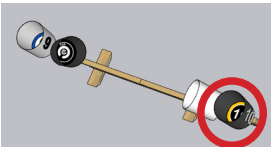

OBSTRUCTED SCENARIO, Black and White (Black Buckets)

TRIM LINE FOR SIDE
EXTERIOR BUCKET
STICKERS

TRIM LINE FOR SIDE
EXTERIOR BUCKET
STICKERS

10

Exterior Sides of Bucket. Orient so that top of sticker is in the same direction as the top of the sticker inside the bucket.