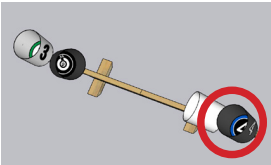

OBSTRUCTED SCENARIO, Black and White (Black Buckets)

Attach bucket with a single center screw before applying this sticker to the inner base. After installation, rotate so sticker is upright.