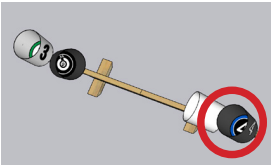

# OBSTRUCTED SCENARIO, Black and White (White Buckets)

Attach bucket with a single center screw before applying this sticker to the inner base. After installation, rotate so sticker is upright.

## OBSTRUCTED SCENARIO, Black and White (Black Buckets)

Attach bucket with a single center screw before applying this sticker to the inner base. After installation, rotate so sticker is upright.

# OBSTRUCTED SCENARIO, Black and White (Black Buckets)

TRIM LINE FOR SIDE  
EXTERIOR BUCKET  
STICKERS

TRIM LINE FOR SIDE  
EXTERIOR BUCKET  
STICKERS

Exterior Sides of Bucket. Orient so that top of sticker is in the same direction as the top of the sticker inside the bucket.