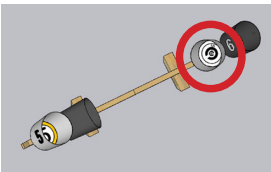

**OBSTRUCTED SCENARIO, Black and White
(White Buckets)**

Attach bucket with a single center screw before applying this sticker to the inner base. After installation, rotate so sticker is upright.