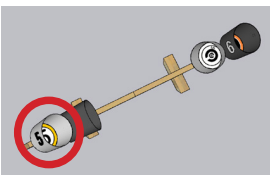

Exterior Sides of Bucket. Orient so that top of sticker is in the same direction as the top of the sticker inside the bucket.