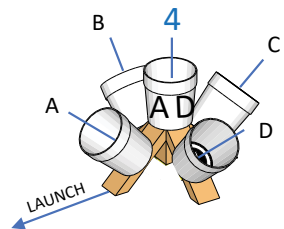

Compiled
2022-08-20 14:16

OPEN LANES (White Buckets)

NEAR ANGLED BUCKET INTERIOR BOTTOM
ORIENTED TO READ LETTER UPRIGHT WHEN MOUNTED

Compiled
2022-08-20 14:16

OPEN LANES (White Buckets)

LEFT ANGLED BUCKET INTERIOR BOTTOM
ORIENTED TO READ LETTER UPRIGHT WHEN MOUNTED

Compiled
2022-08-20 14:16

OPEN LANES (White Buckets)

FAR ANGLED BUCKET INTERIOR BOTTOM
ORIENTED TO READ LETTER UPRIGHT WHEN MOUNTED

Compiled
2022-08-20 14:16

OPEN LANES (White Buckets)

RIGHT ANGLED BUCKET INTERIOR BOTTOM
ORIENTED TO READ LETTER UPRIGHT WHEN MOUNTED

**OPEN LANES
(White Buckets)**

TRIM LINE FOR SIDE
INTERIOR/EXTERIOR
BUCKET STICKERS

NIST

**National Institute of
Standards and Technology**
U.S. Department of Commerce

SPONSORED BY THE

Science and Technology Directorate
U.S. Department of Homeland Security
RobotTestMethods.nist.gov

TRIM LINE FOR SIDE
INTERIOR/EXTERIOR
BUCKET STICKERS

LAUNCH/LAND PLATFORM

ORIENTED TO READ CORRECTLY WHEN FACING CENTER OF
LANE

Place at bottom of panel, beyond landing circle if there is room.

**OPEN LANES
(White Buckets)**