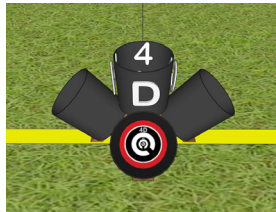

Compiled
2022-08-20 14:16

OPEN LANES (White Buckets)

NEAR ANGLED BUCKET INTERIOR BOTTOM
ORIENTED TO READ LETTER UPRIGHT WHEN MOUNTED

Compiled
2022-08-20 14:16

OPEN LANES (White Buckets)

LEFT ANGLED BUCKET INTERIOR BOTTOM
ORIENTED TO READ LETTER UPRIGHT WHEN MOUNTED

Compiled
2022-08-20 14:16

OPEN LANES (White Buckets)

FAR ANGLED BUCKET INTERIOR BOTTOM
ORIENTED TO READ LETTER UPRIGHT WHEN MOUNTED

Compiled
2022-08-20 14:16

OPEN LANES (White Buckets)

RIGHT ANGLED BUCKET INTERIOR BOTTOM
ORIENTED TO READ LETTER UPRIGHT WHEN MOUNTED

**OPEN LANES
(White Buckets)**

TRIM LINE FOR SIDE
INTERIOR/EXTERIOR
BUCKET STICKERS

NIST

**National Institute of
Standards and Technology**
U.S. Department of Commerce

SPONSORED BY THE

Science and Technology Directorate
U.S. Department of Homeland Security
RobotTestMethods.nist.gov

TRIM LINE FOR SIDE
INTERIOR/EXTERIOR
BUCKET STICKERS

LAUNCH/LAND PLATFORM

ORIENTED TO READ CORRECTLY WHEN FACING CENTER OF
LANE

Place at bottom of panel, beyond landing circle if there is room.

**OPEN LANES
(White Buckets)**