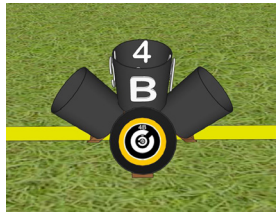

**OPEN LANES
(White Buckets)**

RIGHT ANGLED BUCKET INTERIOR BOTTOM
ORIENTED TO READ LETTER UPRIGHT WHEN MOUNTED

OPEN LANES (White Buckets)

TOP BUCKET INTERIOR BOTTOM
ORIENTED TO READ LETTER UPRIGHT OVER LANDING

Compiled
2022-08-20 14:16

OPEN LANES (White Buckets)

NEAR ANGLED BUCKET INTERIOR BOTTOM
ORIENTED TO READ LETTER UPRIGHT WHEN MOUNTED

Compiled
2022-08-20 14:16

OPEN LANES (White Buckets)

LEFT ANGLED BUCKET INTERIOR BOTTOM
ORIENTED TO READ LETTER UPRIGHT WHEN MOUNTED

Compiled
2022-08-20 14:16

OPEN LANES (White Buckets)

FAR ANGLED BUCKET INTERIOR BOTTOM
ORIENTED TO READ LETTER UPRIGHT WHEN MOUNTED

Compiled
2022-08-20 14:16

OPEN LANES (White Buckets)

RIGHT ANGLED BUCKET INTERIOR BOTTOM
ORIENTED TO READ LETTER UPRIGHT WHEN MOUNTED

**OPEN LANES
(White Buckets)**

TRIM LINE FOR SIDE
INTERIOR/EXTERIOR
BUCKET STICKERS

NIST

**National Institute of
Standards and Technology**
U.S. Department of Commerce

SPONSORED BY THE

Science and Technology Directorate
U.S. Department of Homeland Security
RobotTestMethods.nist.gov