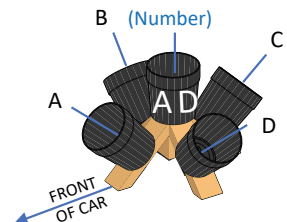

Compiled
2022-08-20 14:10

VEHICLE
(Black Buckets)

2020B

Passenger
Rooftop omni bucket

VEHICLE
(Black Buckets)

Passenger
Exterior feature

VEHICLE
(Black Buckets)

2020B

Passenger
Underbody Bucket

Compiled
2022-08-20 14:10

VEHICLE
(Black Buckets)

Passenger
Interior feature

VEHICLE
(Black Buckets)

Passenger
Interior feature

Compiled
2022-08-20 14:10

VEHICLE
(Black Buckets)