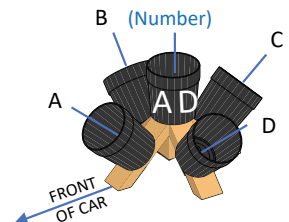

UPRIGHT WITH THE BUCKET

Trim as indicated. Justify to top of bucket.

VEHICLE
(Black Buckets)

TRIM LINE FOR SIDE
INTERIOR/EXTERIOR
BUCKET STICKERS

TRIM LINE FOR SIDE
INTERIOR/EXTERIOR
BUCKET STICKERS

TOP BUCKET INTERIOR 4 SIDES

UPRIGHT WITH THE BUCKET
Trim as indicated. Justify to top of bucket.

VEHICLE
(Black Buckets)

TRIM LINE FOR SIDE
INTERIOR/EXTERIOR
BUCKET STICKERS

TRIM LINE FOR SIDE
INTERIOR/EXTERIOR
BUCKET STICKERS

TOP BUCKET NEAR EXTERIOR SIDE

UPRIGHT WITH THE BUCKET POINTING TOWARDS LANDING
Trim as indicated. Justify to top of bucket.

VEHICLE
(Black Buckets)

TRIM LINE FOR SIDE
INTERIOR/EXTERIOR
BUCKET STICKERS

TRIM LINE FOR SIDE
INTERIOR/EXTERIOR
BUCKET STICKERS