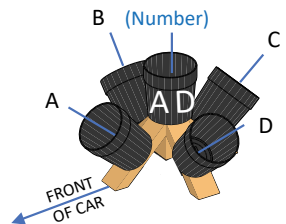

VEHICLE
(Black Buckets)

TRIM LINE FOR SIDE
INTERIOR/EXTERIOR
BUCKET STICKERS

TRIM LINE FOR SIDE
INTERIOR/EXTERIOR
BUCKET STICKERS

TOP BUCKET LEFT EXTERIOR SIDE

UPRIGHT WITH THE BUCKET
Trim as indicated. Justify to top of bucket.