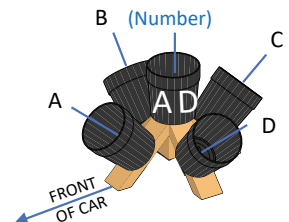

UPRIGHT WITH THE BUCKET

Trim as indicated. Justify to top of bucket.

VEHICLE
(Black Buckets)

TRIM LINE FOR SIDE
INTERIOR/EXTERIOR
BUCKET STICKERS

TRIM LINE FOR SIDE
INTERIOR/EXTERIOR
BUCKET STICKERS

TOP BUCKET INTERIOR 4 SIDES

UPRIGHT WITH THE BUCKET
Trim as indicated. Justify to top of bucket.

VEHICLE
(Black Buckets)

TRIM LINE FOR SIDE
INTERIOR/EXTERIOR
BUCKET STICKERS

TRIM LINE FOR SIDE
INTERIOR/EXTERIOR
BUCKET STICKERS

TOP BUCKET NEAR EXTERIOR SIDE