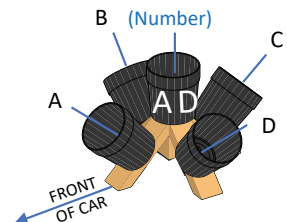

Compiled
2022-08-20 14:10

VEHICLE
(Black Buckets)

Top
Rooftop omni bucket

VEHICLE
(Black Buckets)

TRIM LINE FOR SIDE
INTERIOR/EXTERIOR
BUCKET STICKERS

TRIM LINE FOR SIDE
INTERIOR/EXTERIOR
BUCKET STICKERS

TOP BUCKET INTERIOR 4 SIDES

UPRIGHT WITH THE BUCKET

Trim as indicated. Justify to top of bucket.

VEHICLE
(Black Buckets)

TRIM LINE FOR SIDE
INTERIOR/EXTERIOR
BUCKET STICKERS

TRIM LINE FOR SIDE
INTERIOR/EXTERIOR
BUCKET STICKERS

TOP BUCKET INTERIOR 4 SIDES