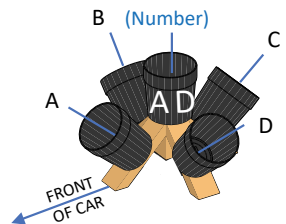

UPRIGHT WITH THE BUCKET POINTING TOWARDS LANDING
Trim as indicated. Justify to top of bucket.

VEHICLE
(Black Buckets)

TRIM LINE FOR SIDE
INTERIOR/EXTERIOR
BUCKET STICKERS

TRIM LINE FOR SIDE
INTERIOR/EXTERIOR
BUCKET STICKERS

TOP BUCKET LEFT EXTERIOR SIDE

UPRIGHT WITH THE BUCKET
Trim as indicated. Justify to top of bucket.

VEHICLE
(Black Buckets)

TRIM LINE FOR SIDE
INTERIOR/EXTERIOR
BUCKET STICKERS

TRIM LINE FOR SIDE
INTERIOR/EXTERIOR
BUCKET STICKERS

TOP BUCKET FAR EXTERIOR SIDE

UPRIGHT WITH THE BUCKET
Trim as indicated. Justify to top of bucket.

VEHICLE
(Black Buckets)

TRIM LINE FOR SIDE
INTERIOR/EXTERIOR
BUCKET STICKERS

TRIM LINE FOR SIDE
INTERIOR/EXTERIOR
BUCKET STICKERS

TOP BUCKET RIGHT EXTERIOR SIDE

UPRIGHT WITH THE BUCKET

Trim as indicated. Justify to top of bucket.

Compiled
2022-08-20 14:10

VEHICLE
(Black Buckets)

Front
Rooftop omni bucket

VEHICLE
(Black Buckets)

Front
Exterior feature (license plate)