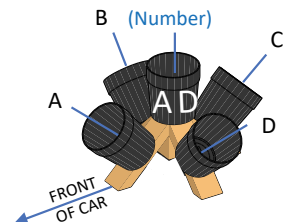

UPRIGHT WITH THE BUCKET

Trim as indicated. Justify to top of bucket.

VEHICLE
(Black Buckets)

TRIM LINE FOR SIDE
INTERIOR/EXTERIOR
BUCKET STICKERS

TRIM LINE FOR SIDE
INTERIOR/EXTERIOR
BUCKET STICKERS

TOP BUCKET INTERIOR 4 SIDES

UPRIGHT WITH THE BUCKET
Trim as indicated. Justify to top of bucket.

VEHICLE
(Black Buckets)

TRIM LINE FOR SIDE
INTERIOR/EXTERIOR
BUCKET STICKERS

TRIM LINE FOR SIDE
INTERIOR/EXTERIOR
BUCKET STICKERS

TOP BUCKET NEAR EXTERIOR SIDE