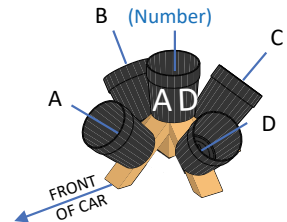

Compiled
2022-08-20 14:10

VEHICLE
(Black Buckets)

Top
Rooftop omni bucket

VEHICLE
(Black Buckets)

TRIM LINE FOR SIDE
INTERIOR/EXTERIOR
BUCKET STICKERS

TRIM LINE FOR SIDE
INTERIOR/EXTERIOR
BUCKET STICKERS

TOP BUCKET INTERIOR 4 SIDES

UPRIGHT WITH THE BUCKET

Trim as indicated. Justify to top of bucket.

VEHICLE
(Black Buckets)

TRIM LINE FOR SIDE
INTERIOR/EXTERIOR
BUCKET STICKERS

TRIM LINE FOR SIDE
INTERIOR/EXTERIOR
BUCKET STICKERS

TOP BUCKET INTERIOR 4 SIDES