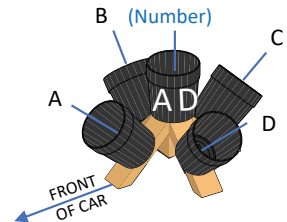

TOP BUCKET LEFT EXTERIOR SIDE

UPRIGHT WITH THE BUCKET
Trim as indicated. Justify to top of bucket.

VEHICLE
(Black Buckets)

TRIM LINE FOR SIDE
INTERIOR/EXTERIOR
BUCKET STICKERS

TRIM LINE FOR SIDE
INTERIOR/EXTERIOR
BUCKET STICKERS

TOP BUCKET FAR EXTERIOR SIDE

UPRIGHT WITH THE BUCKET
Trim as indicated. Justify to top of bucket.

VEHICLE
(Black Buckets)

TRIM LINE FOR SIDE
INTERIOR/EXTERIOR
BUCKET STICKERS

TRIM LINE FOR SIDE
INTERIOR/EXTERIOR
BUCKET STICKERS

TOP BUCKET RIGHT EXTERIOR SIDE

UPRIGHT WITH THE BUCKET

Trim as indicated. Justify to top of bucket.

Compiled
2022-08-20 14:10

VEHICLE
(Black Buckets)

Front
Rooftop omni bucket

VEHICLE
(Black Buckets)

Front
Exterior feature (license plate)