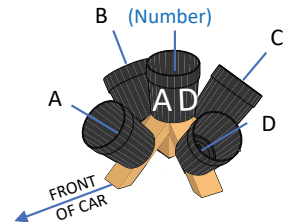

Compiled
2022-08-20 14:10

VEHICLE
(Black Buckets)